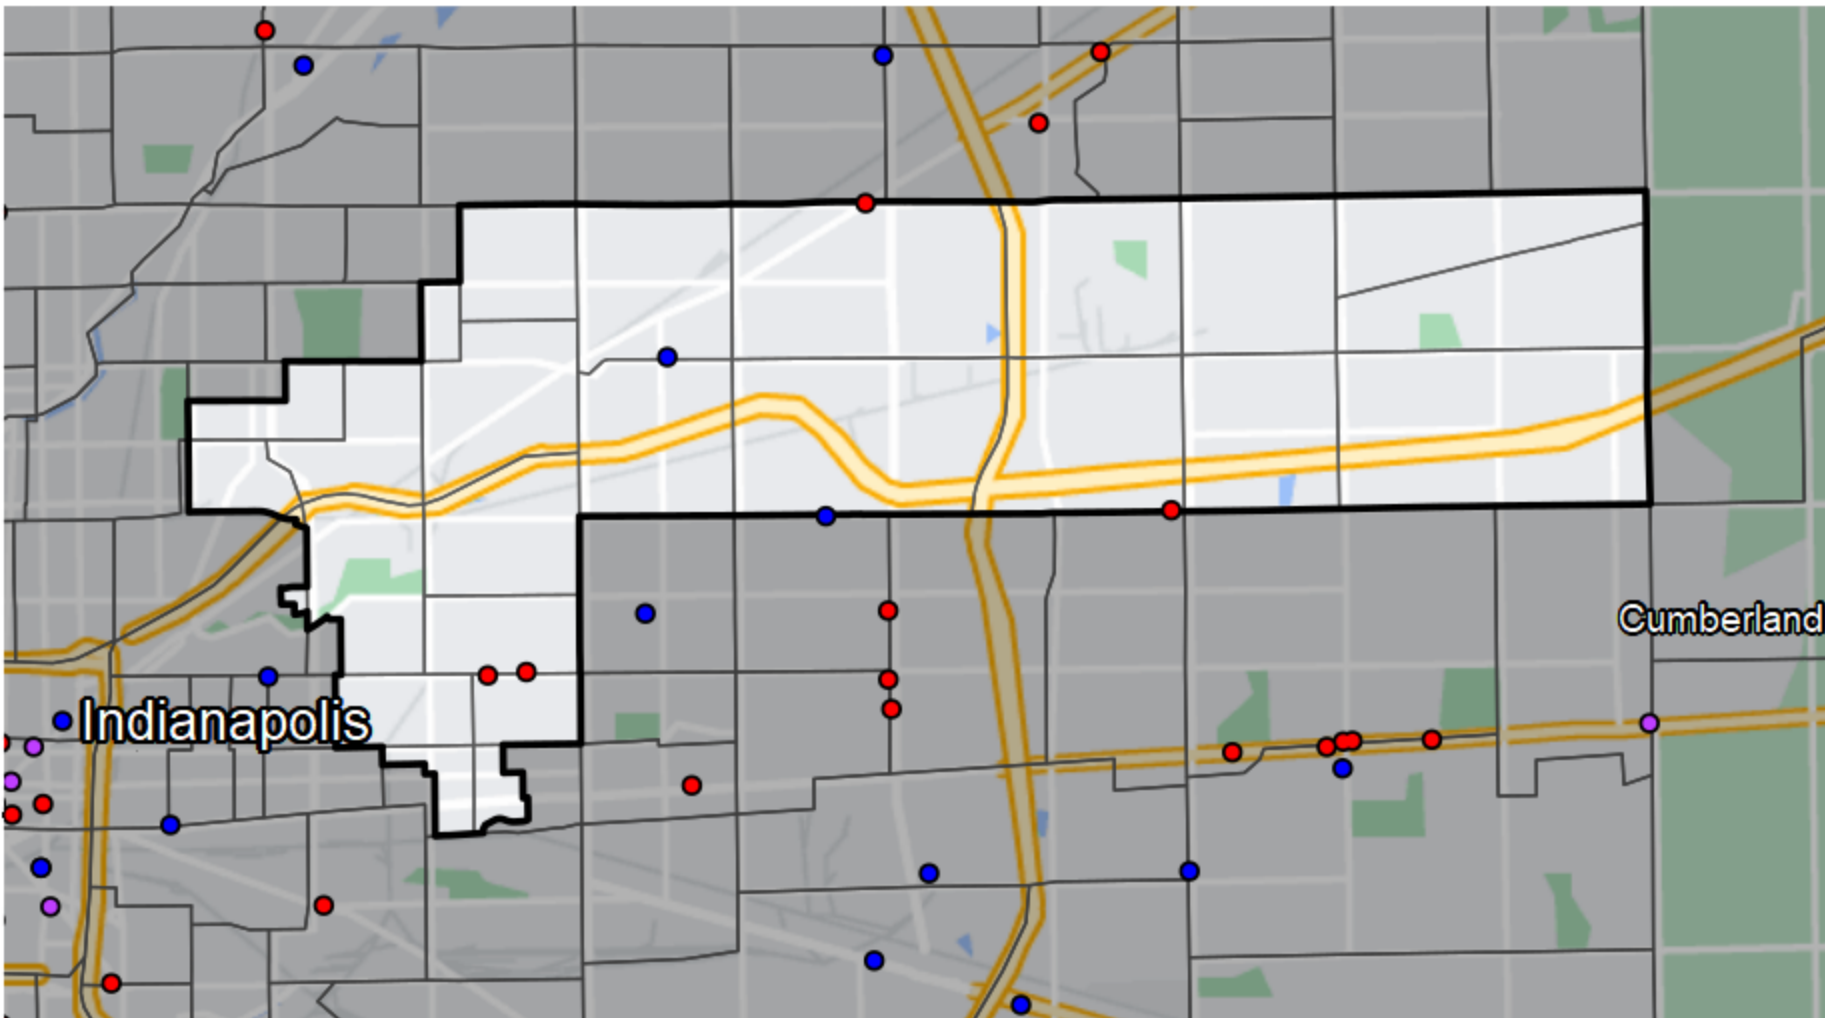

Indiana - State House District 98

Banking Desert

No Branches within 10 Miles of Population Center

Financial Institutions

- Bank: 0
- Bank, Out-of-State: 4
- Credit Union: 1
- Credit Union, Out-of-State: 0