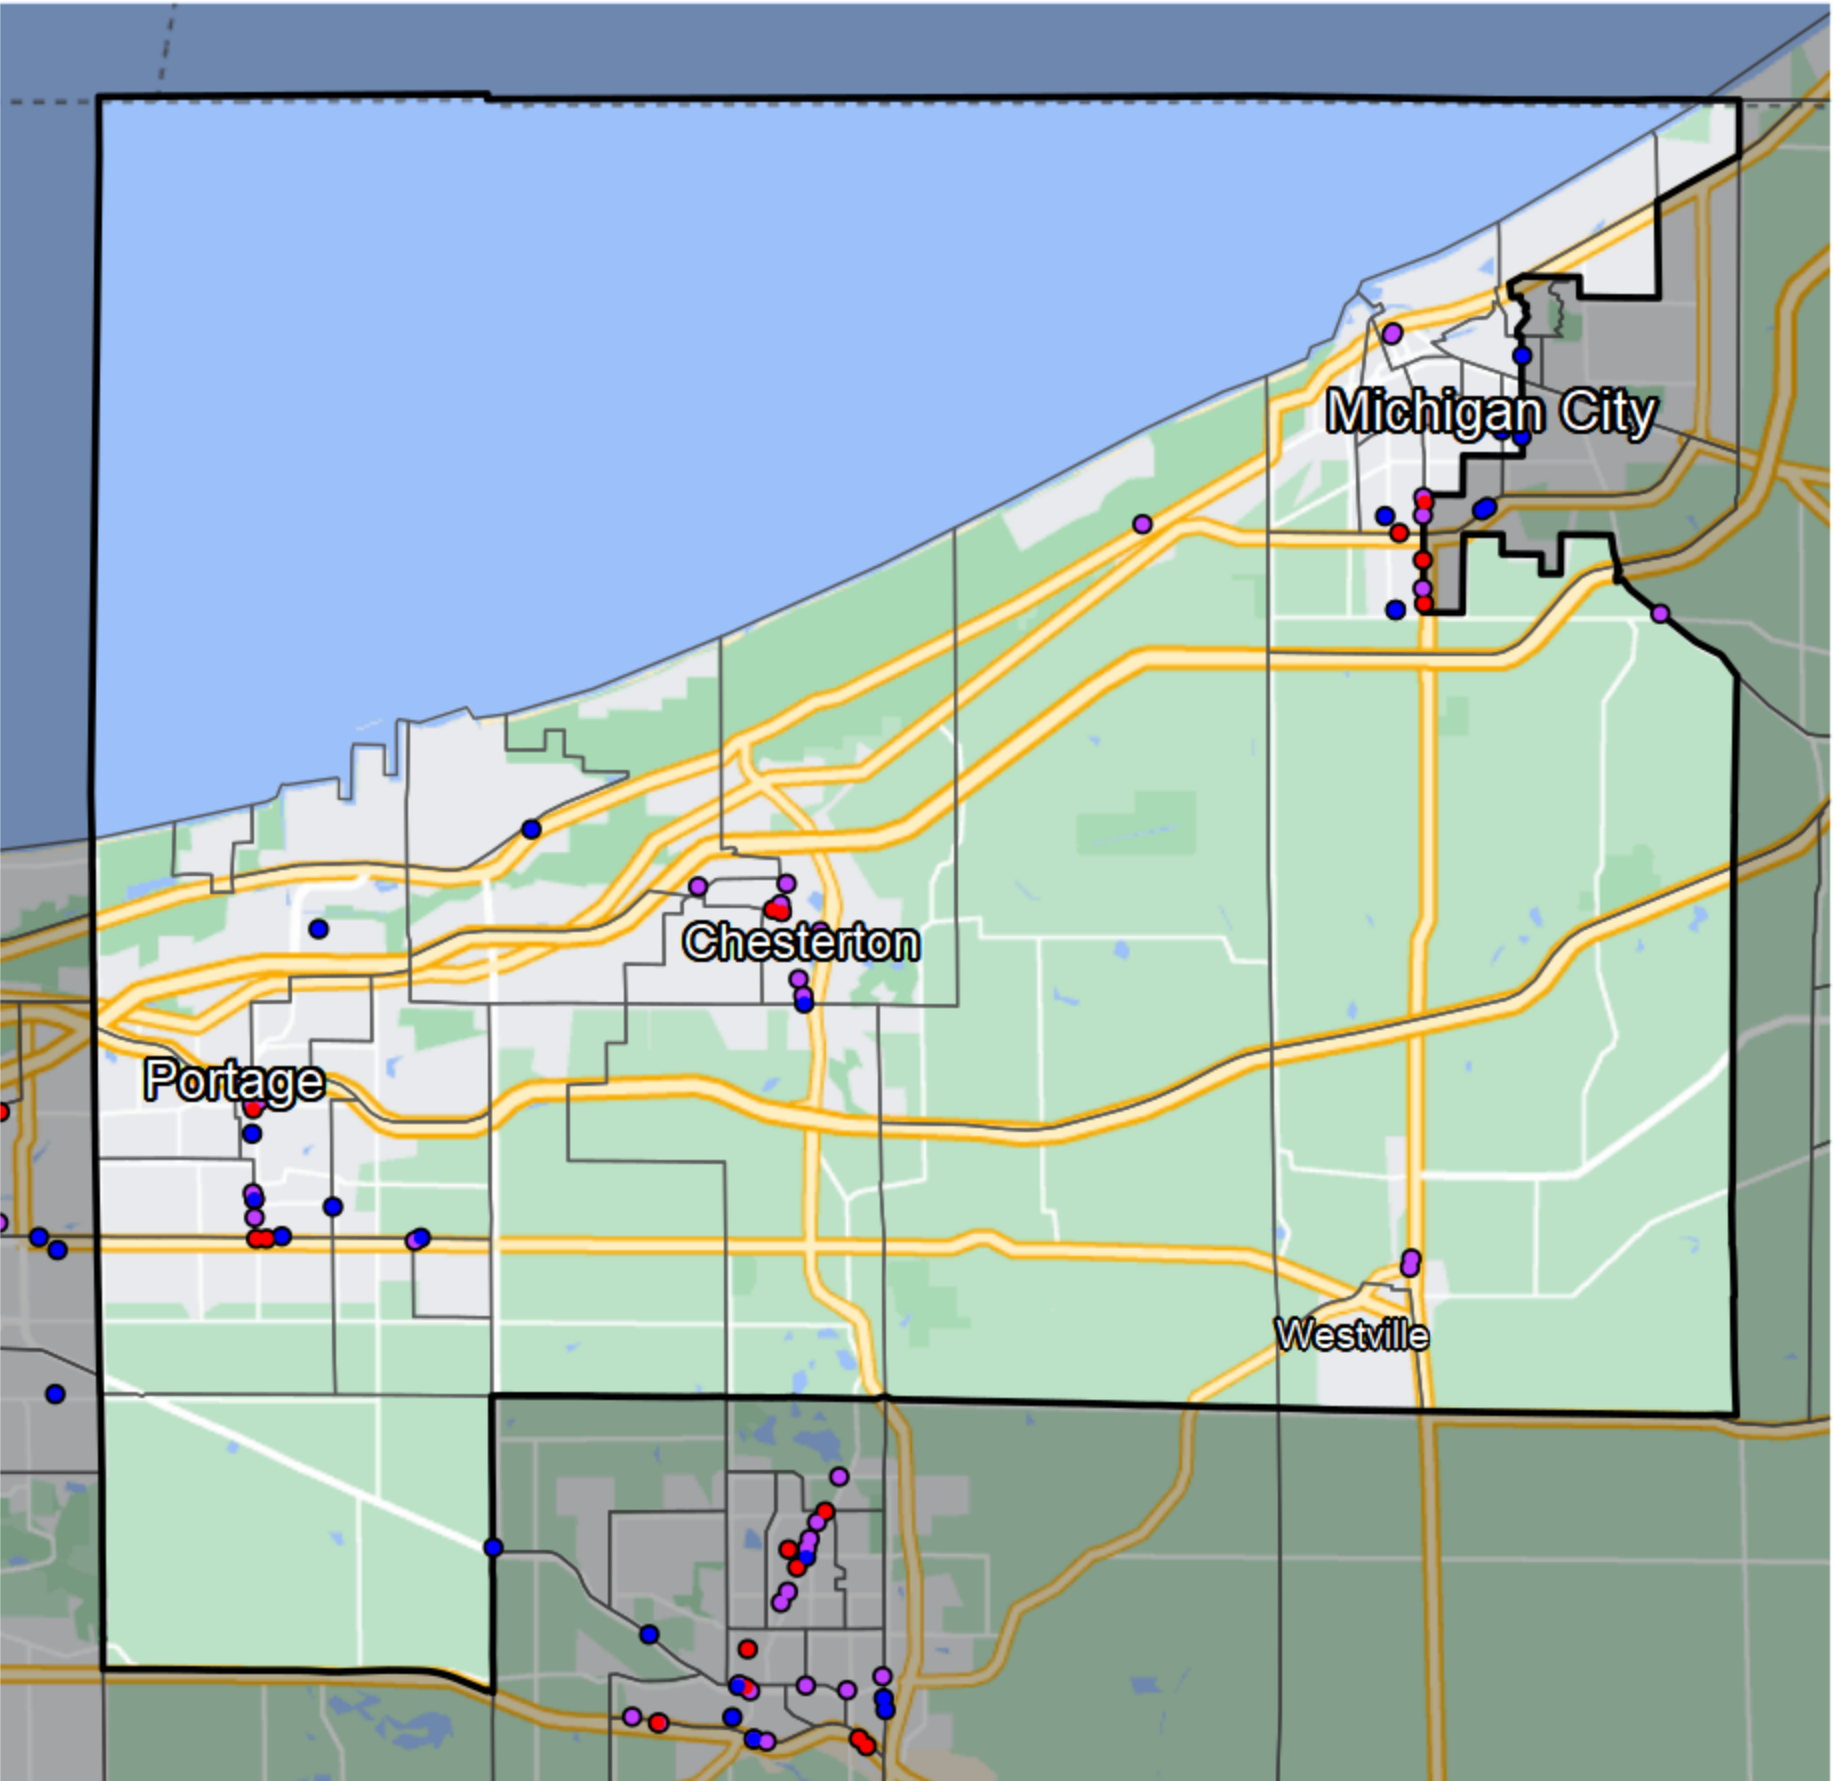

Indiana - State Senate District 4

Banking Desert

No Branches within 10 Miles of Population Center

Financial Institutions

- Bank: 22
- Bank, Out-of-State: 8
- Credit Union: 13
- Credit Union, Out-of-State: 0

Sources: NCUA, FDIC, UW-Madison Population Lab, CDFI, US Census, Google Maps, CUNA