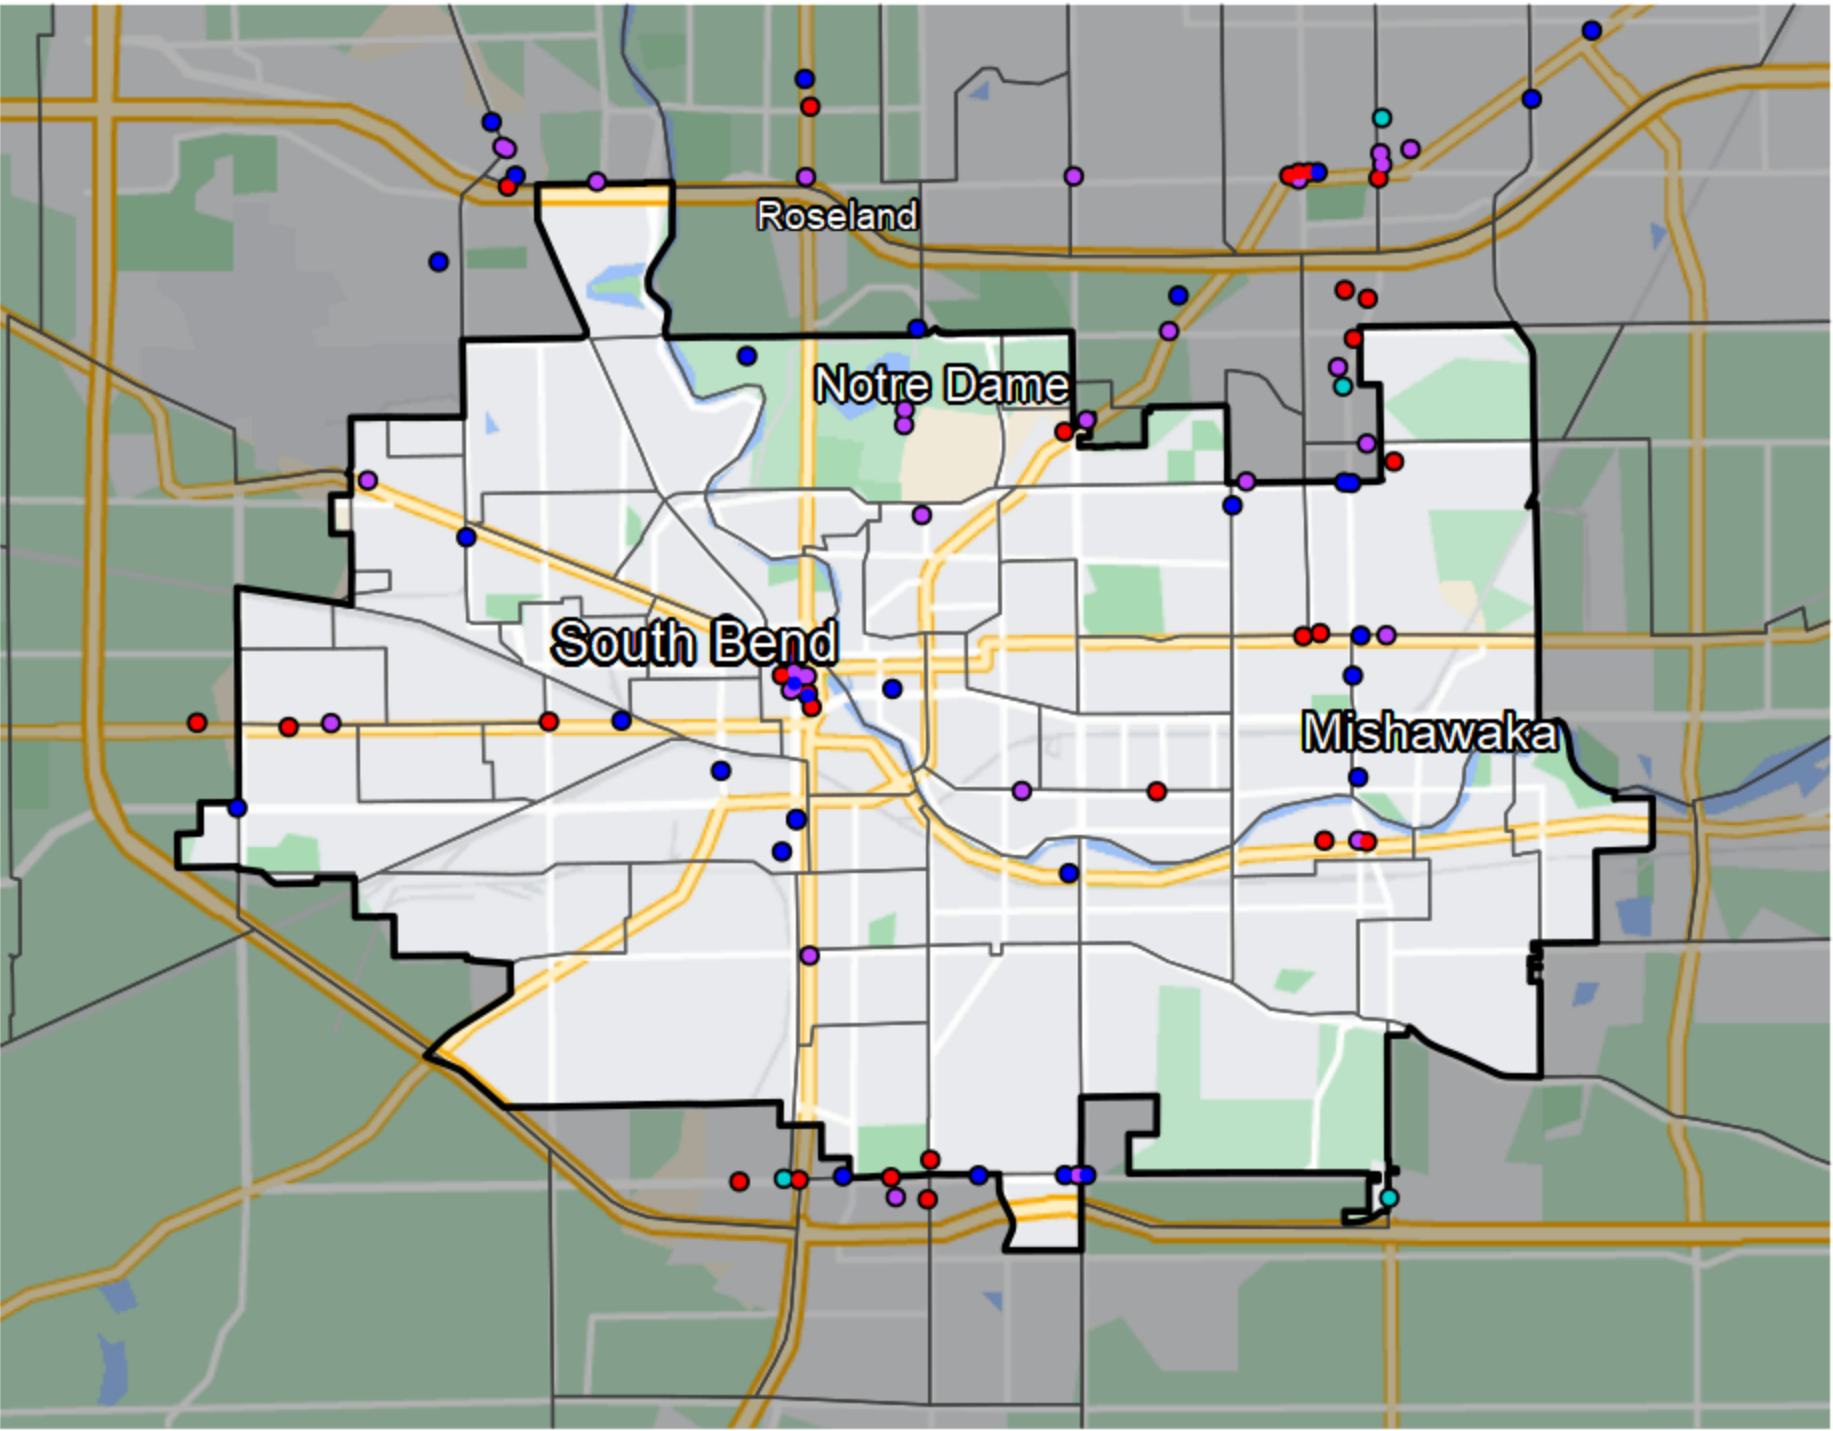

# Indiana - State Senate District 10

- Banking Desert**
- No Branches within 10 Miles of Population Center
- Financial Institutions**
- Bank: 16
  - Bank, Out-of-State: 14
  - Credit Union: 20
  - Credit Union, Out-of-State: 0

Sources: NCUA, FDIC, UW-Madison Population Lab, CDFI, US Census, Google Maps, CUNA