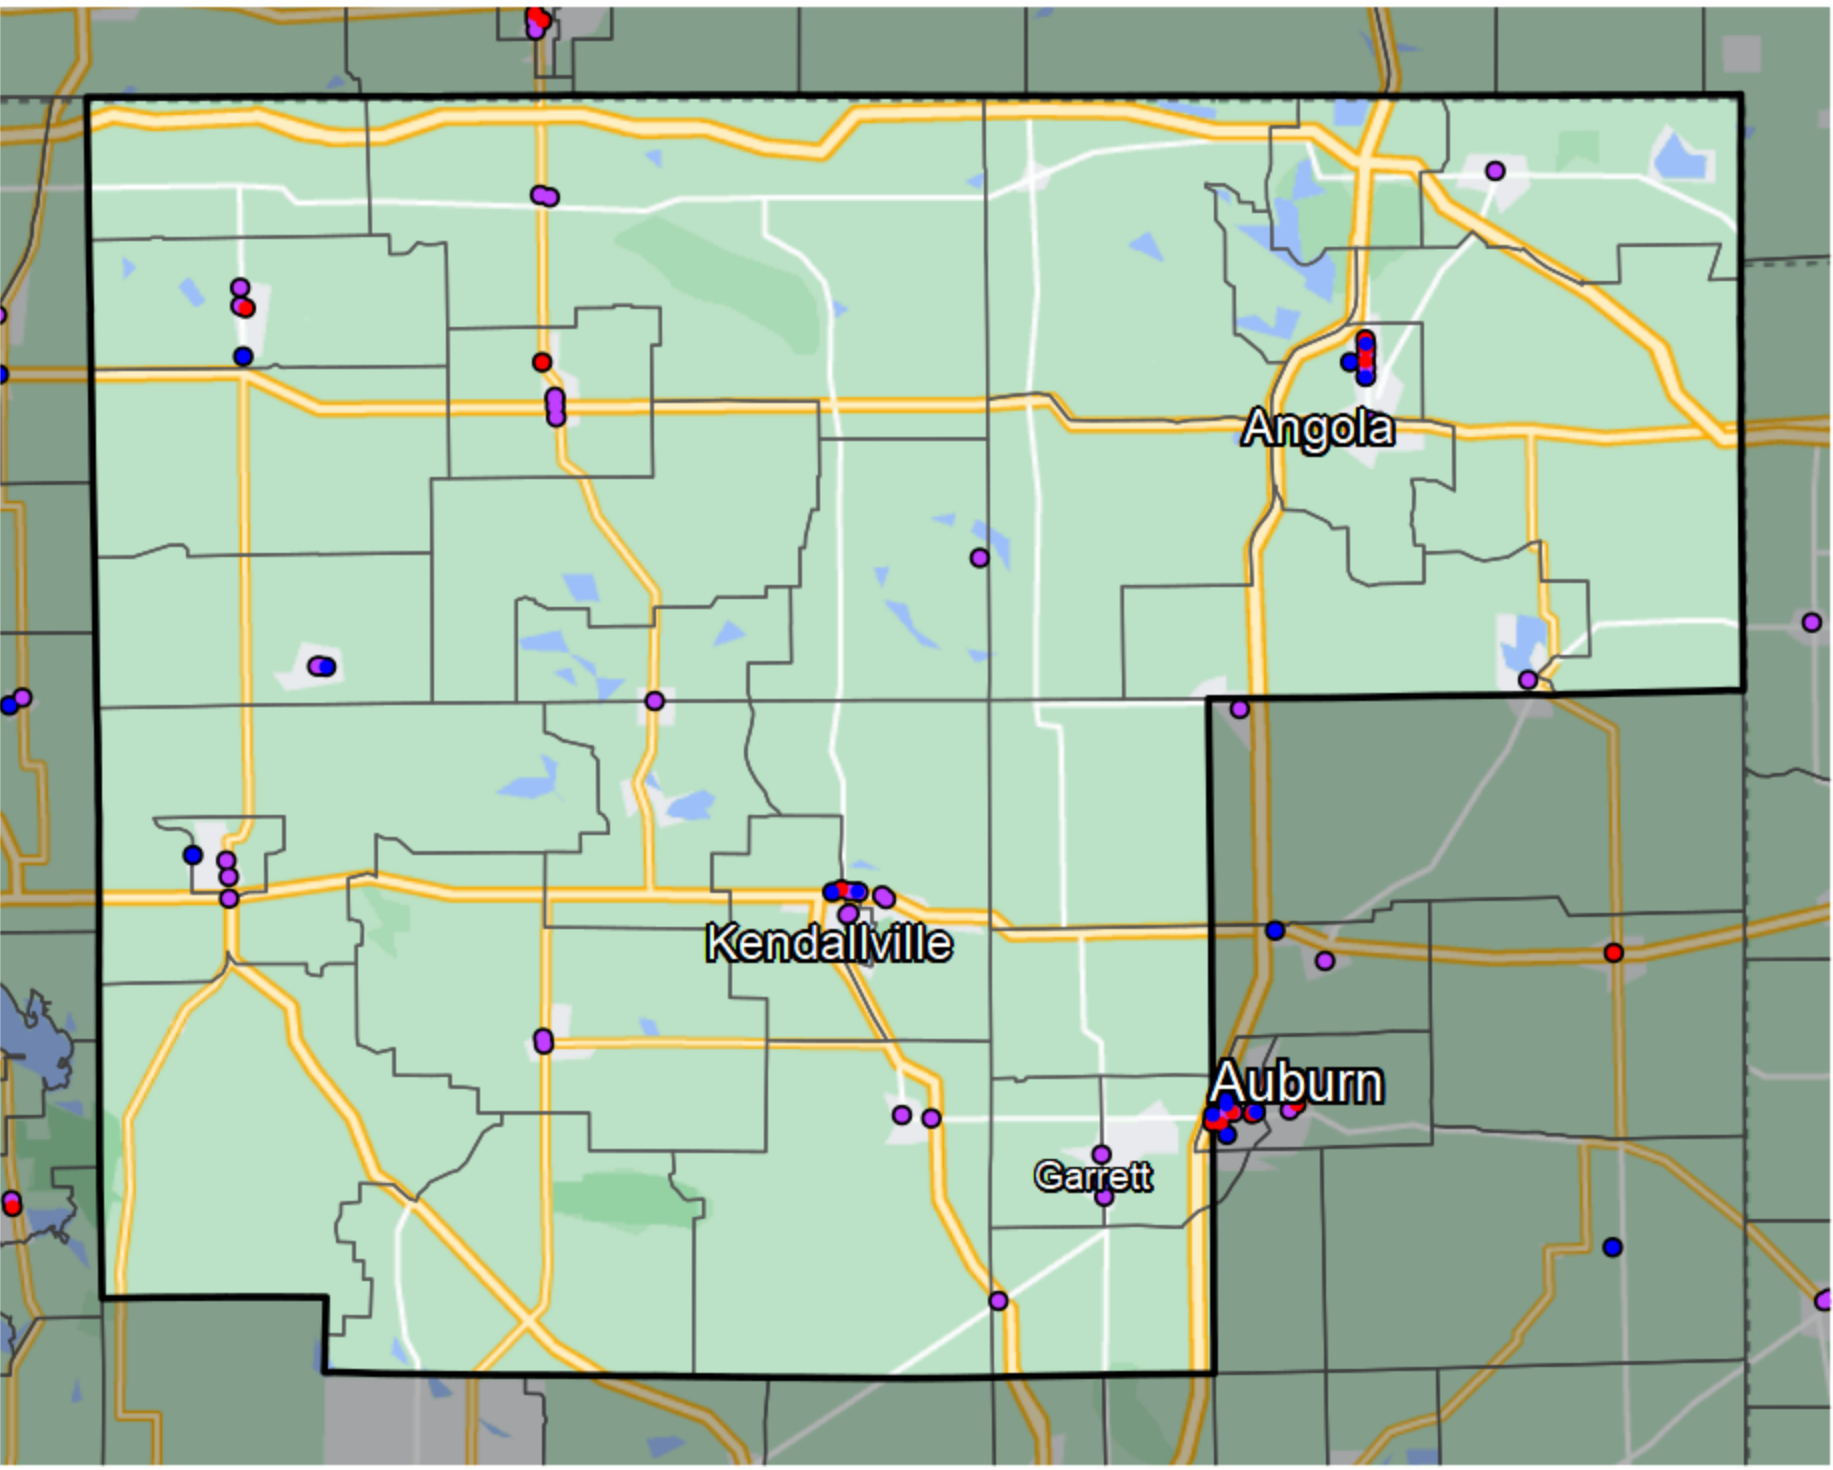

Indiana - State Senate District 13

- Banking Desert**
- No Branches within 10 Miles of Population Center
- Financial Institutions**
- Bank: 35
 - Bank, Out-of-State: 8
 - Credit Union: 9
 - Credit Union, Out-of-State: 0

Sources: NCUA, FDIC, UW-Madison Population Lab, CDFI, US Census, Google Maps, CUNA