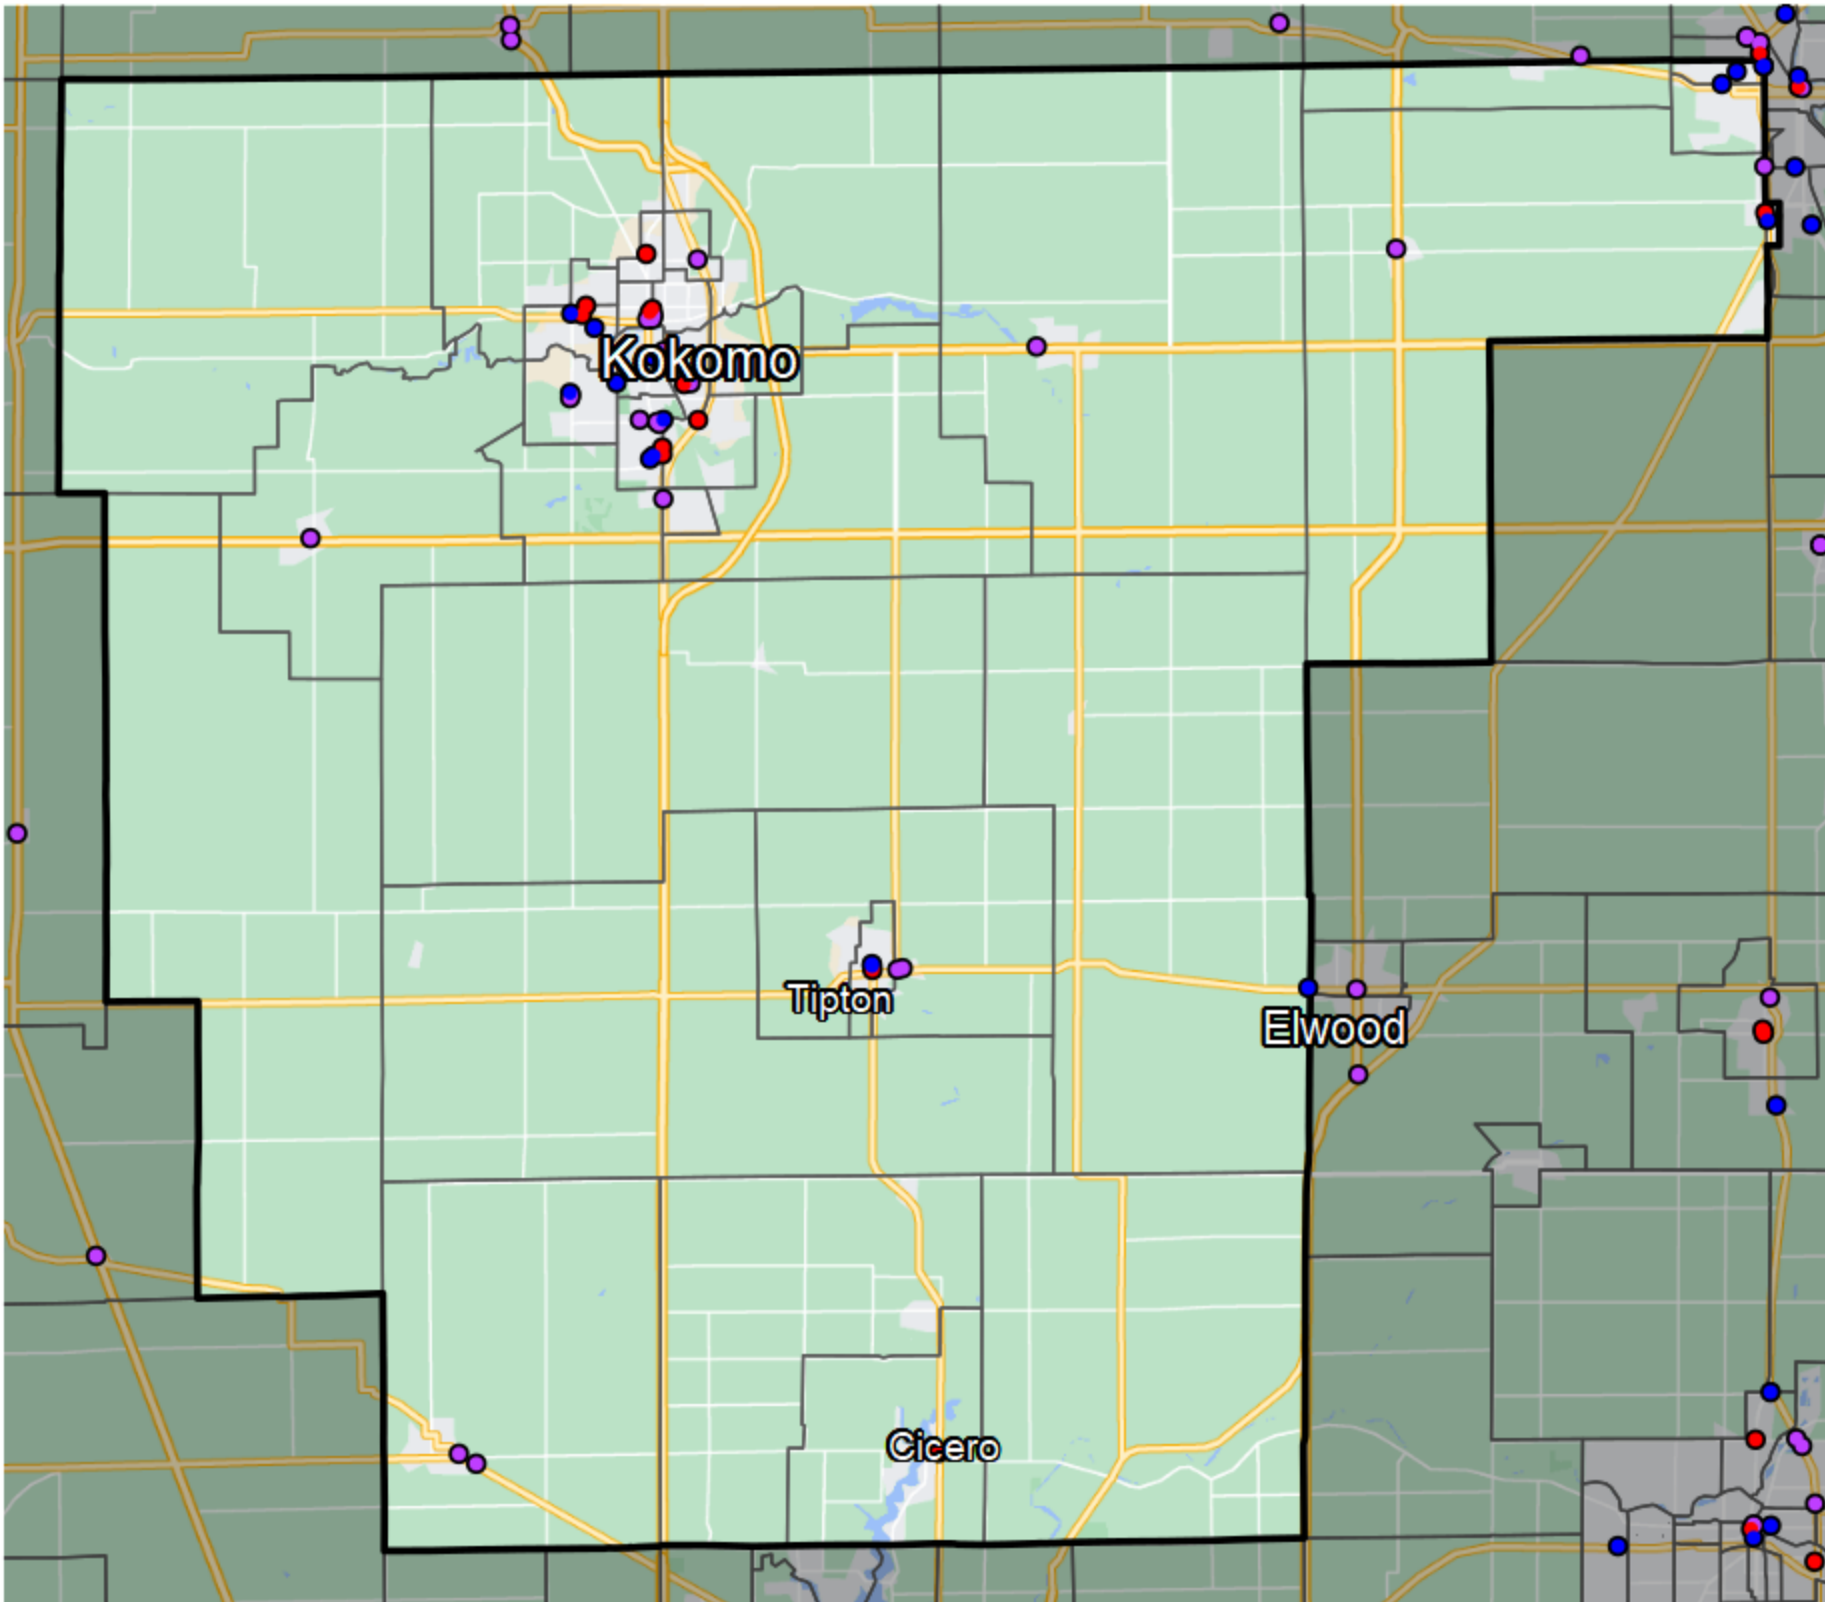

Indiana - State Senate District 21

Banking Desert
No Branches within 10 Miles of Population Center

Financial Institutions

- Bank: 21
- Bank, Out-of-State: 12
- Credit Union: 16
- Credit Union, Out-of-State: 0