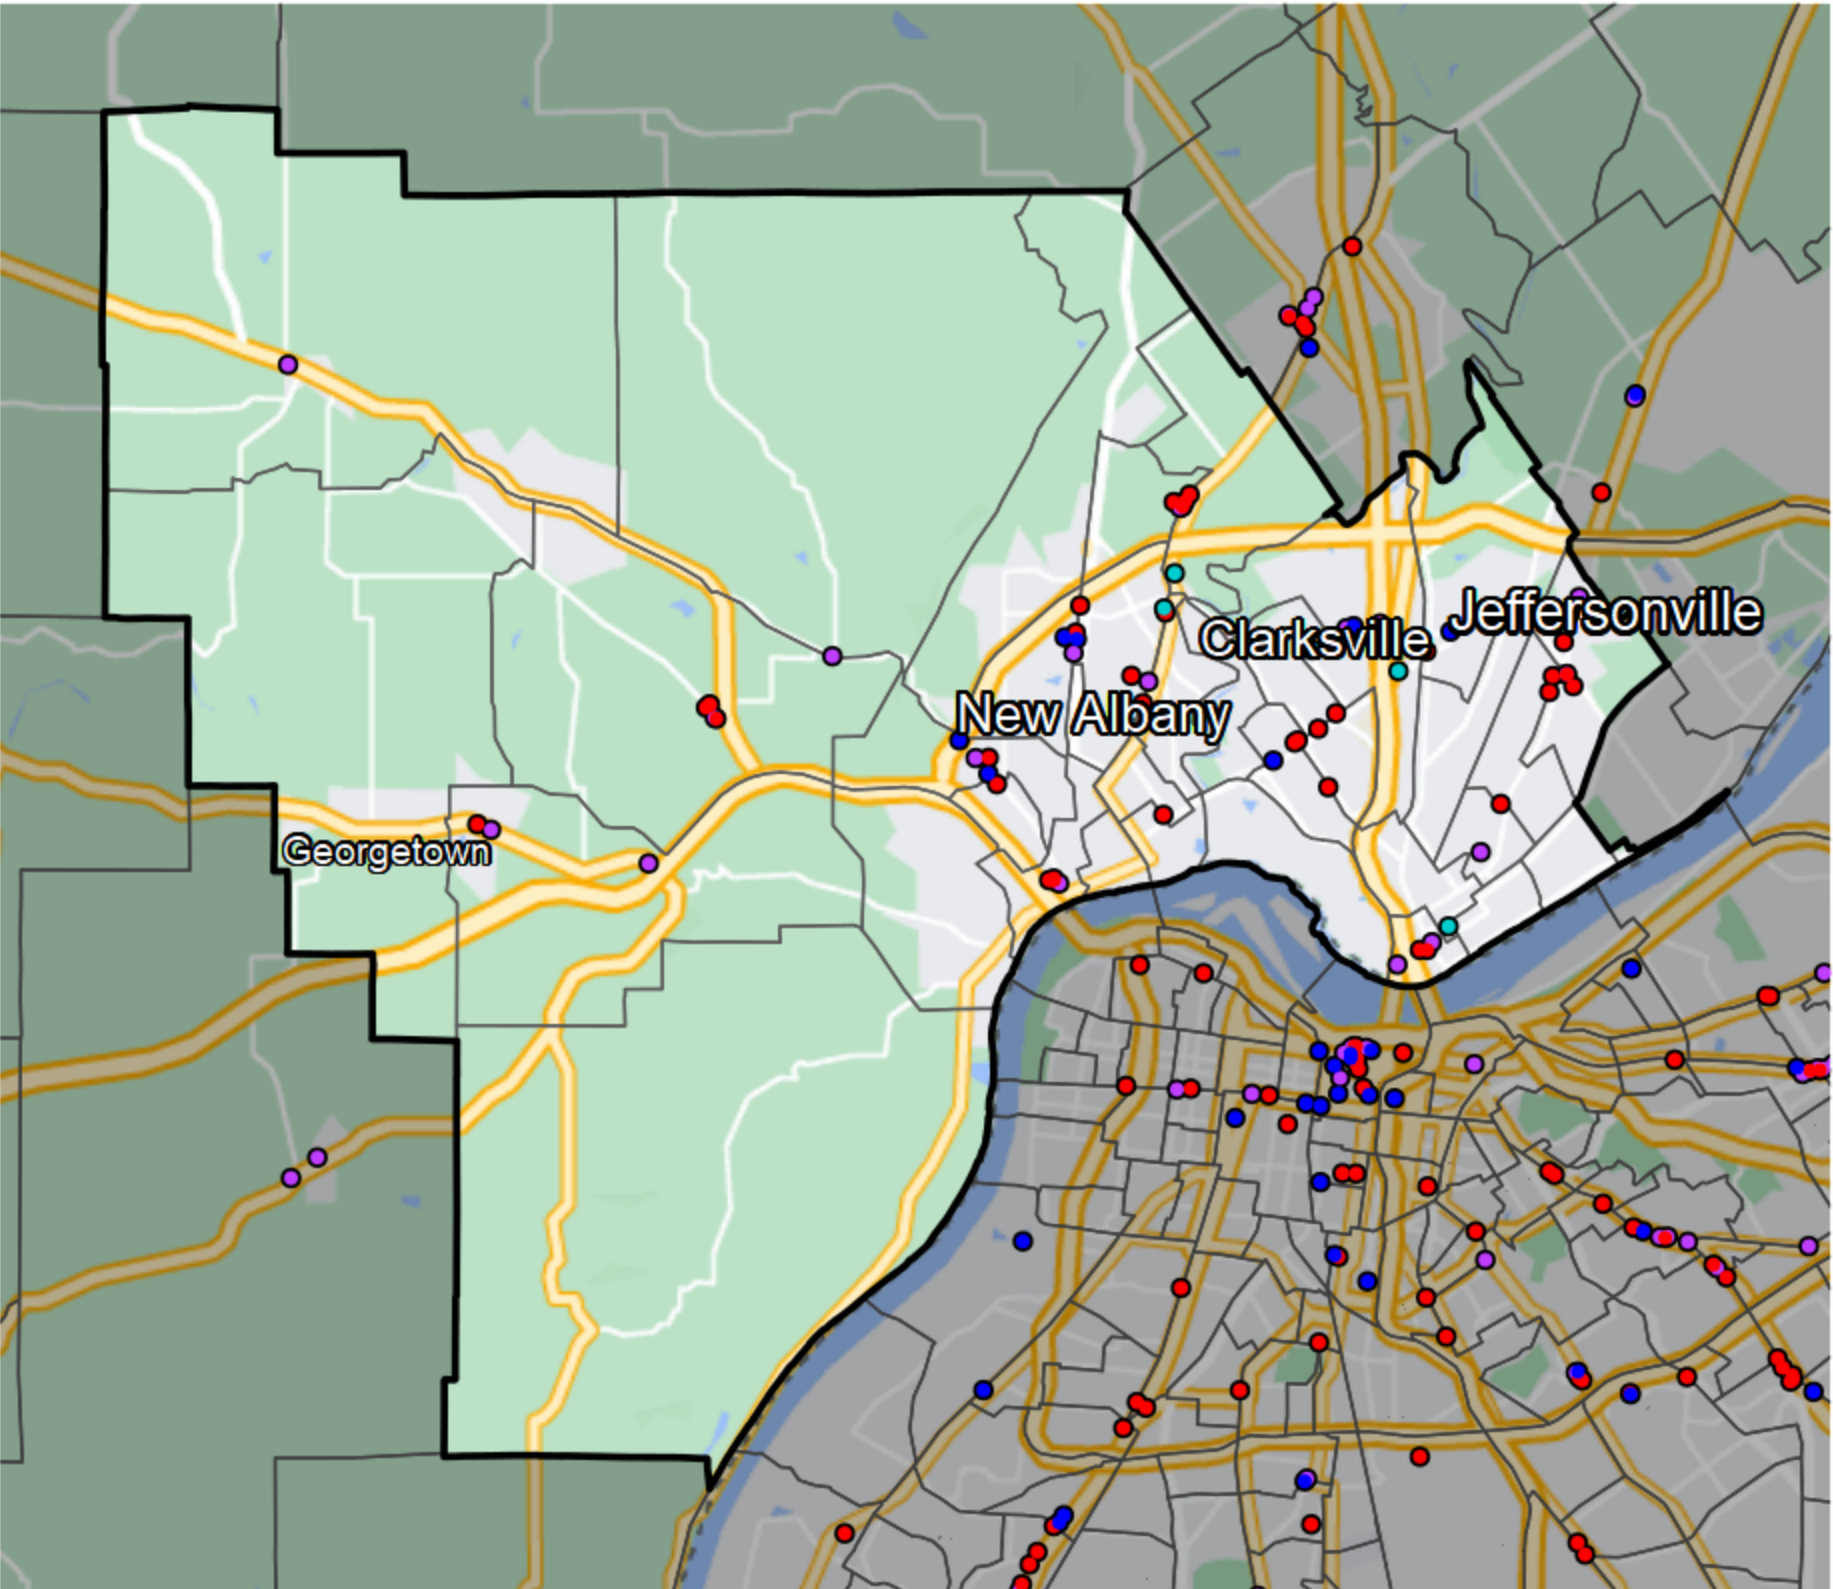

Indiana - State Senate District 46

- Banking Desert**
- No Branches within 10 Miles of Population Center
- Financial Institutions**
- Bank: 18
 - Bank, Out-of-State: 37
 - Credit Union: 7
 - Credit Union, Out-of-State: 6

Sources: NCUA, FDIC, UW-Madison Population Lab, CDFI, US Census, Google Maps, CUNA