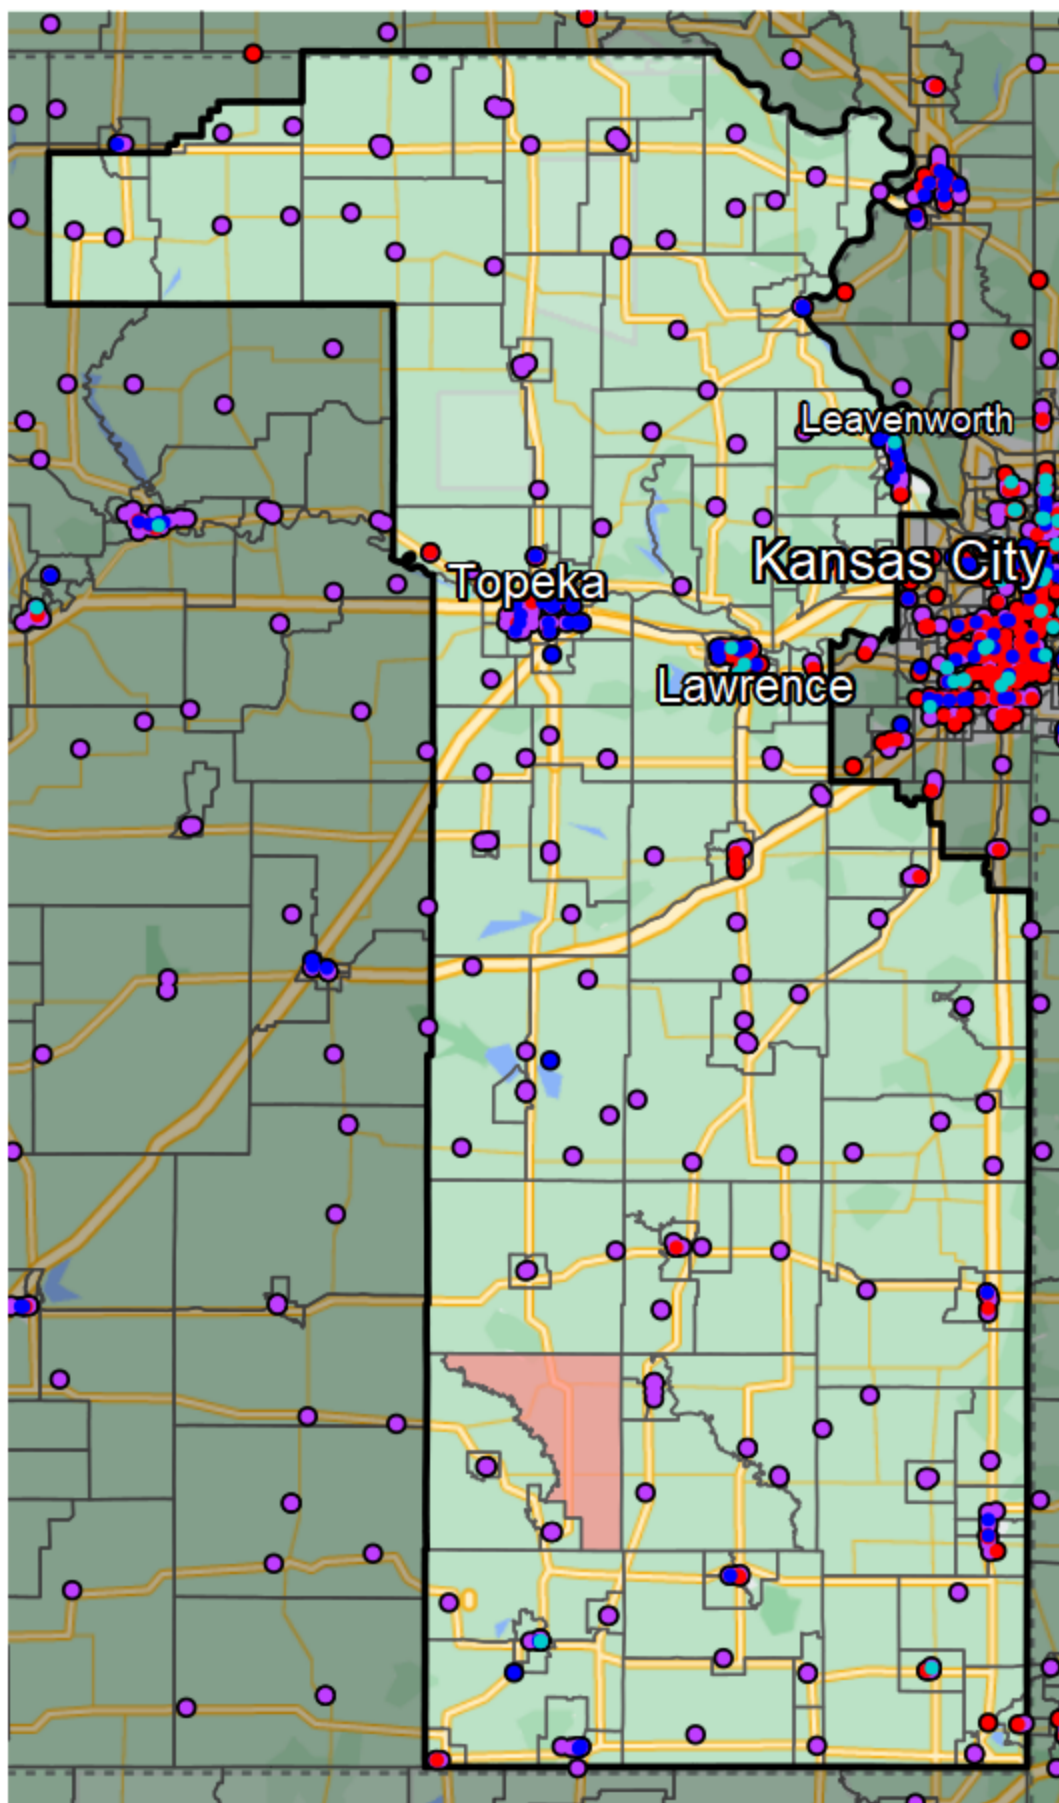

Kansas - Congressional District 2

Banking Desert

No Branches within 10 Miles of Population Center

Financial Institutions

- Bank: 310
- Bank, Out-of-State: 60
- Credit Union: 49
- Credit Union, Out-of-State: 7