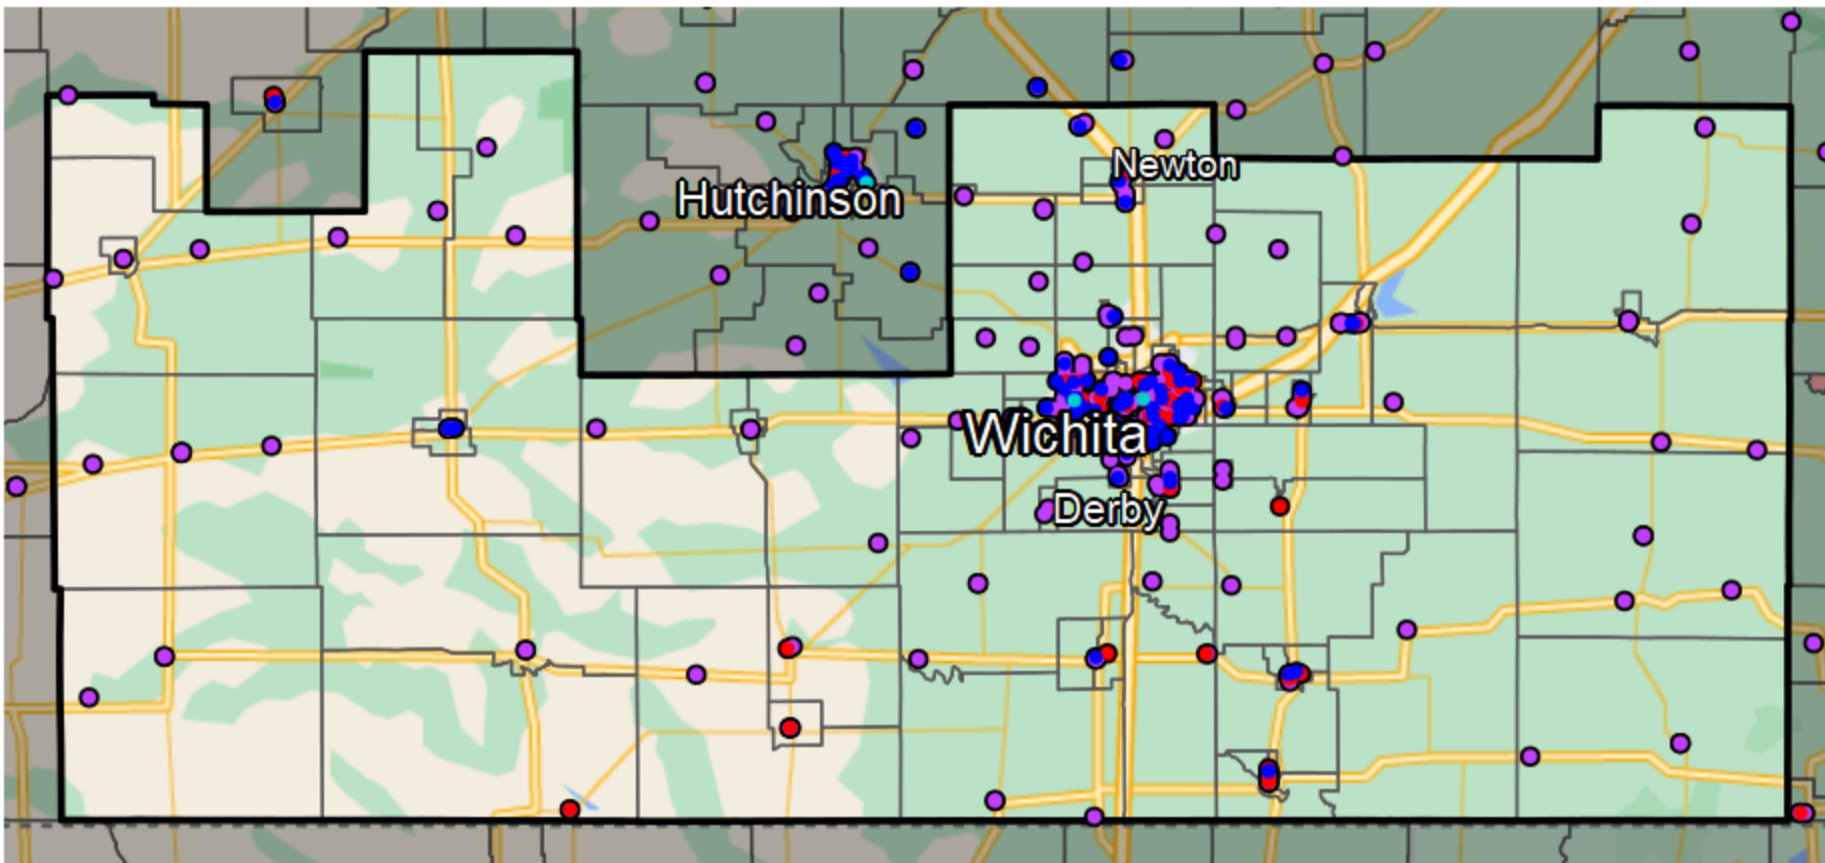

## Kansas - Congressional District 4

- Banking Desert**
- No Branches within 10 Miles of Population Center
- Financial Institutions**
- Bank: 240
  - Bank, Out-of-State: 58
  - Credit Union: 62
  - Credit Union, Out-of-State: 2

Sources: NCUA, FDIC, UW-Madison Population Lab, CDFI, US Census, Google Maps, CUNA