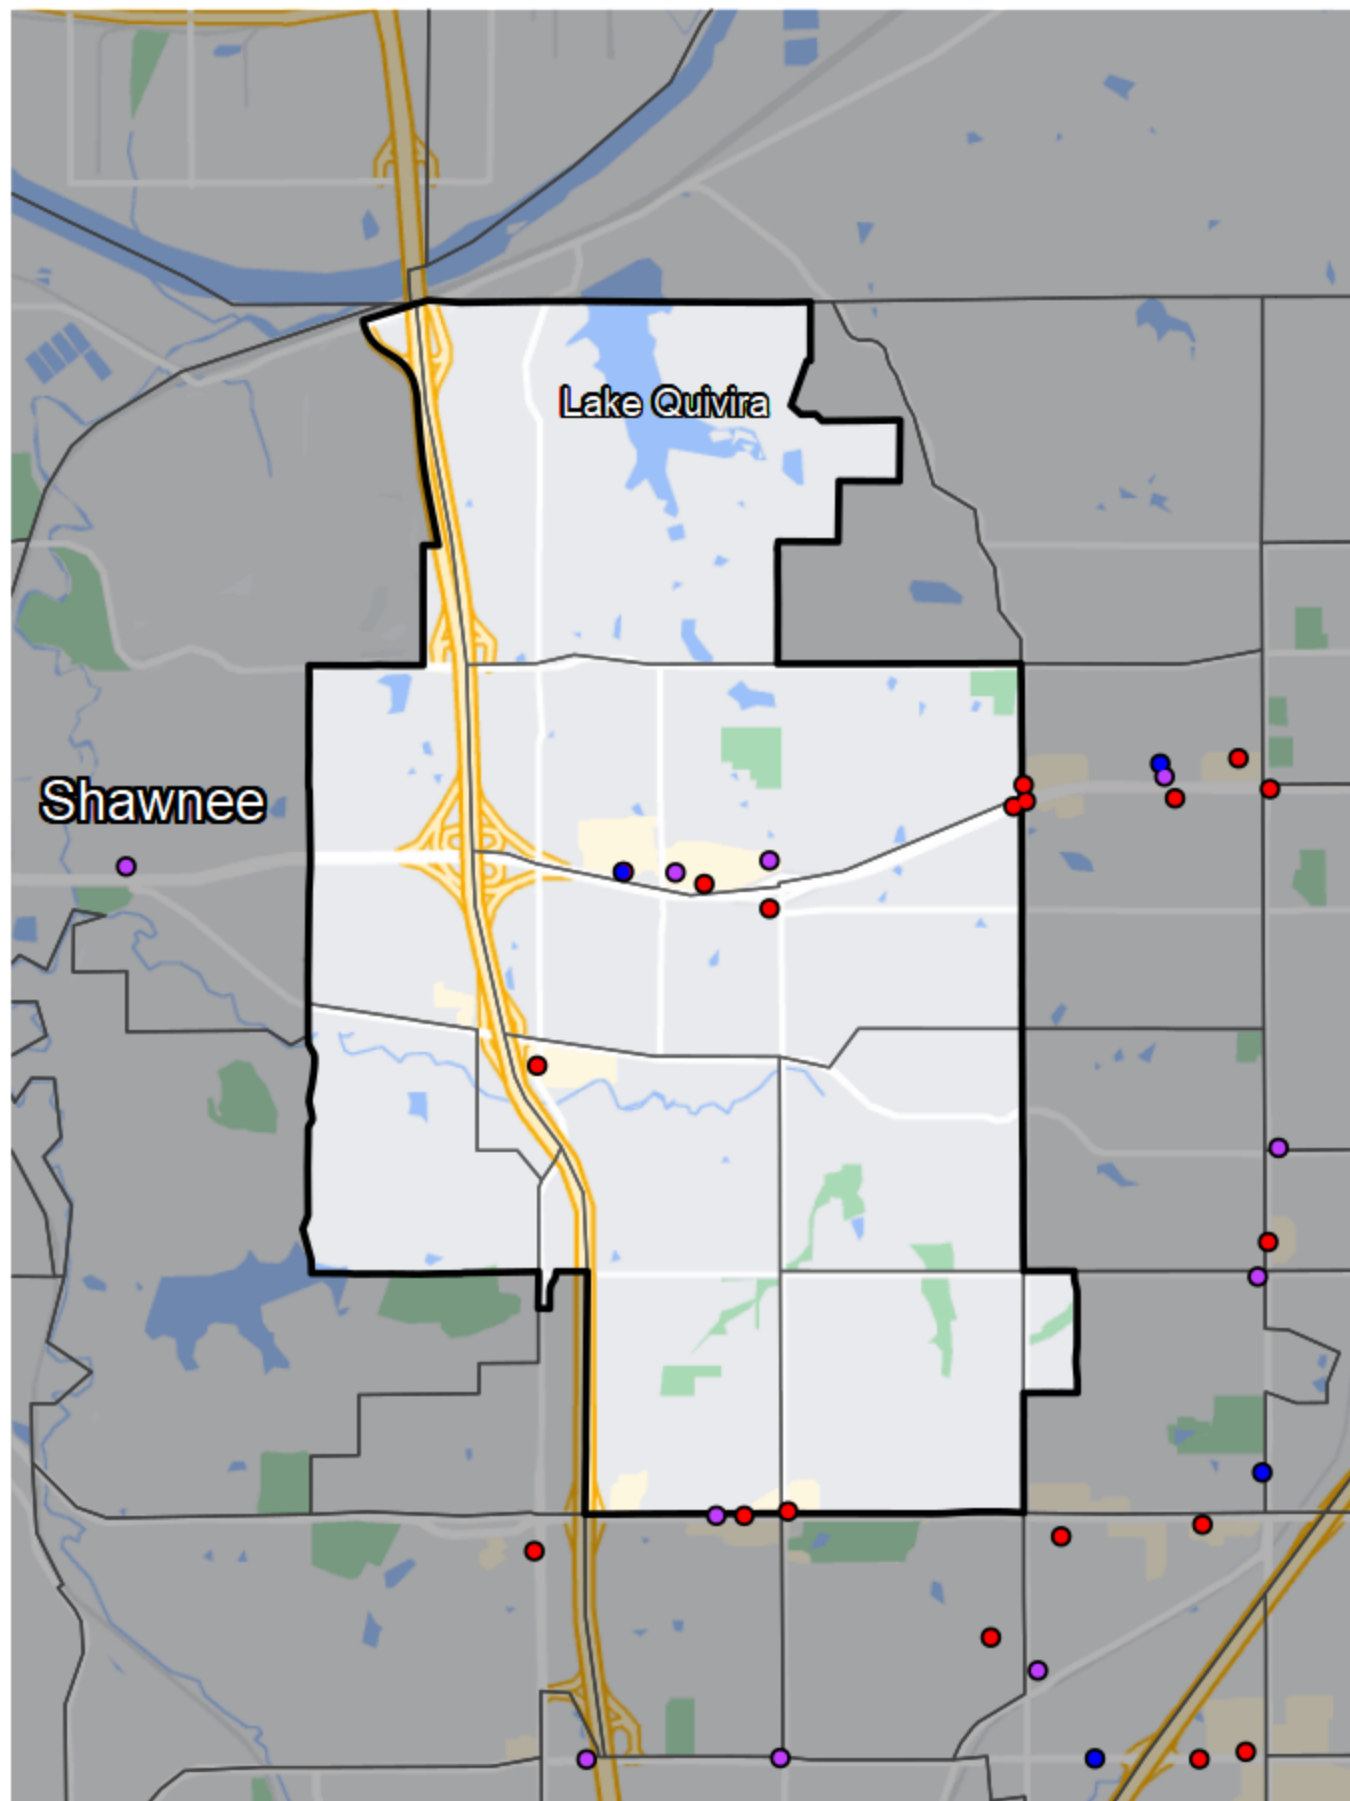

Kansas - State House District 17

Banking Desert

■ No Branches within 10 Miles of Population Center

Financial Institutions

- Bank: 2
- Bank, Out-of-State: 6
- Credit Union: 1
- Credit Union, Out-of-State: 0