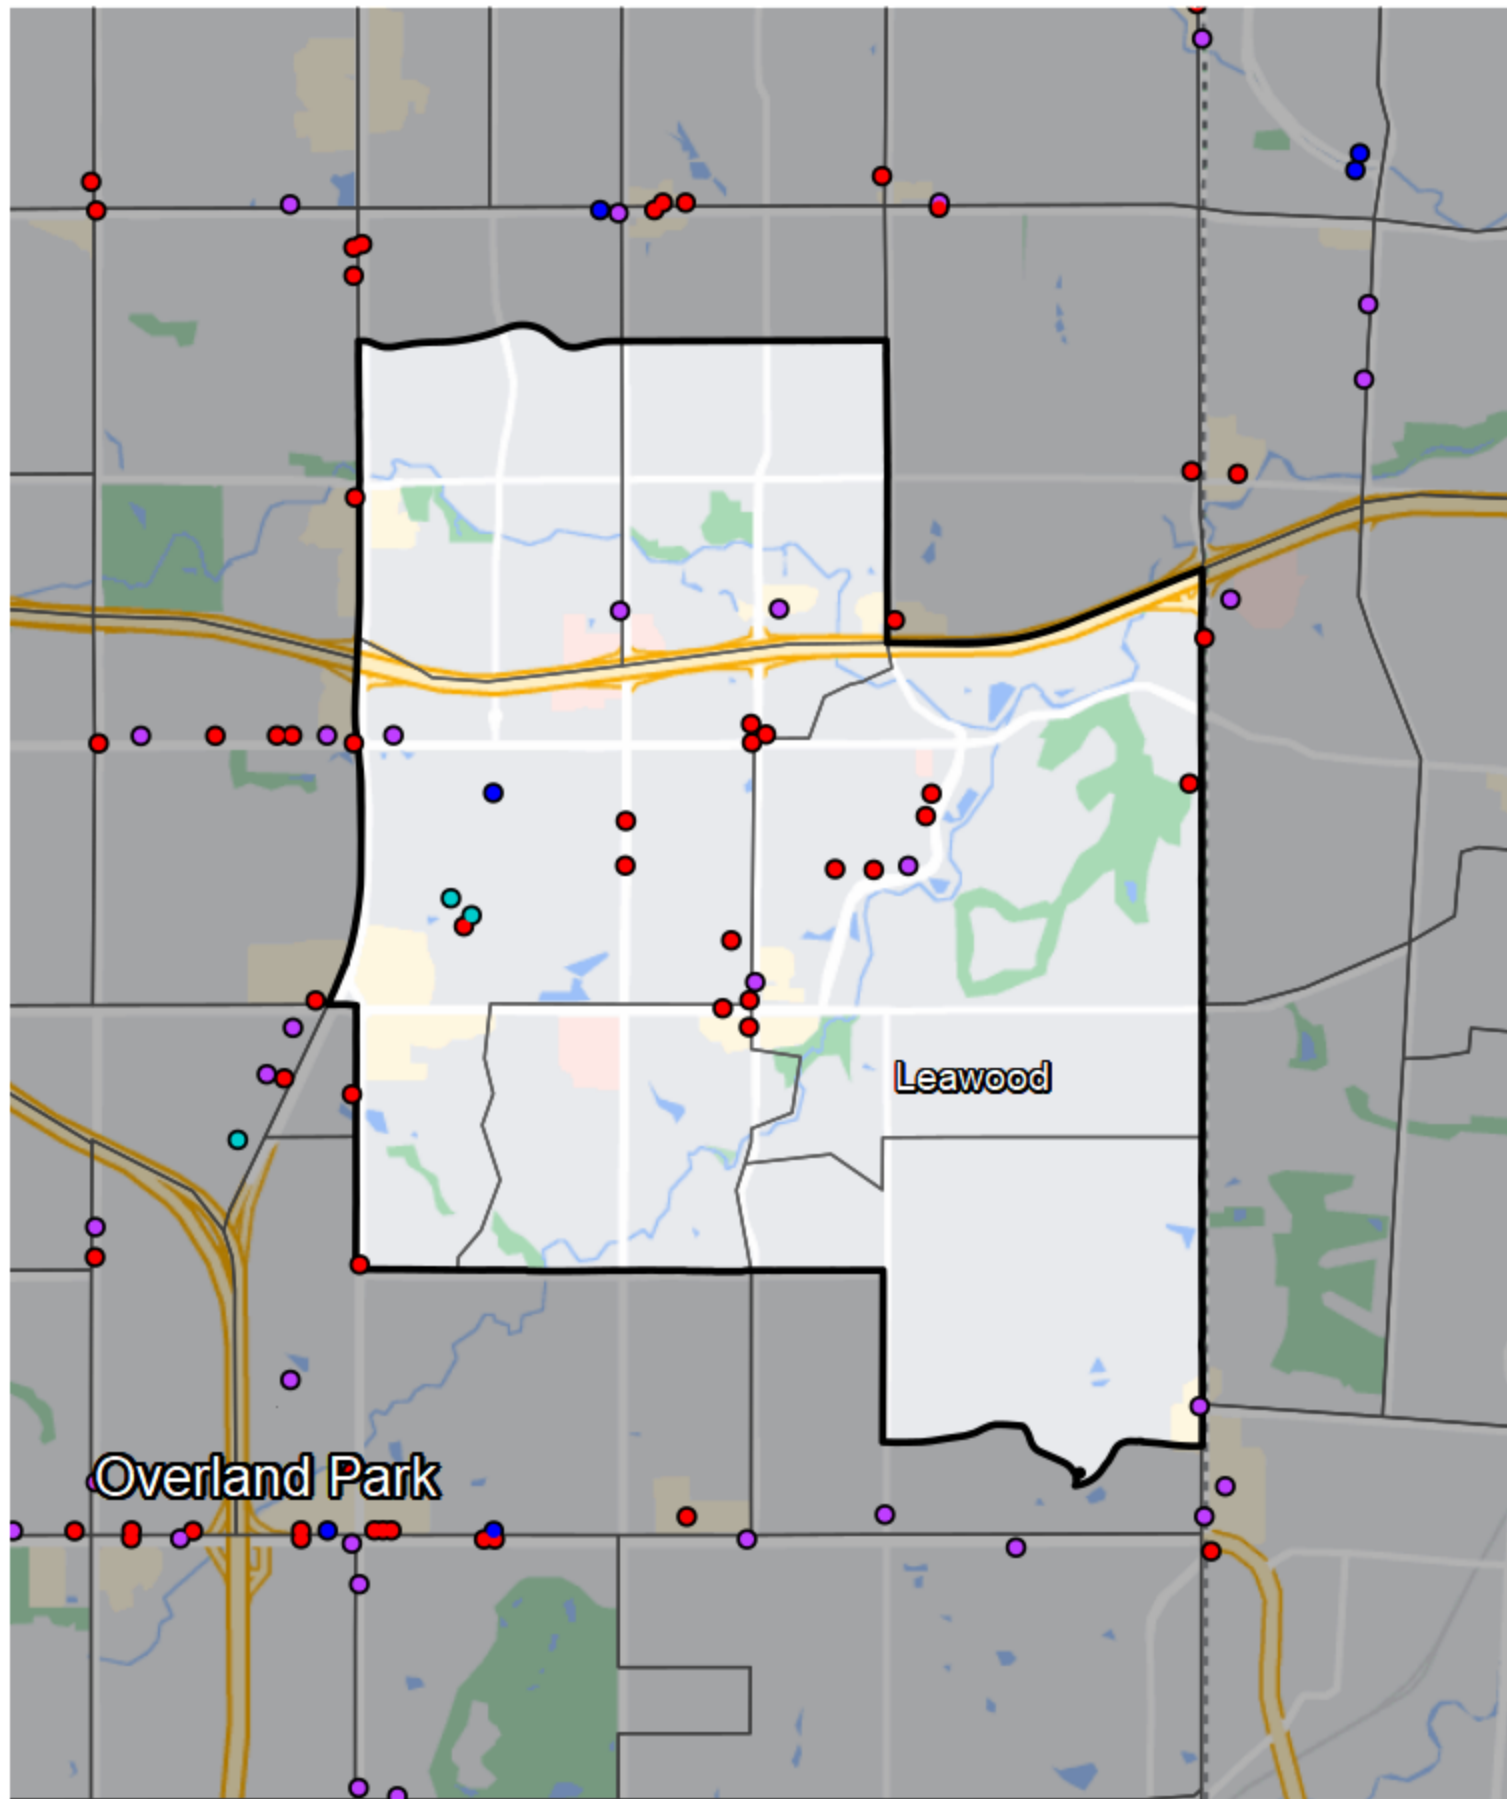

Kansas - State House District 20

Banking Desert

No Branches within 10 Miles of Population Center

Financial Institutions

- Bank: 6
- Bank, Out-of-State: 16
- Credit Union: 1
- Credit Union, Out-of-State: 2