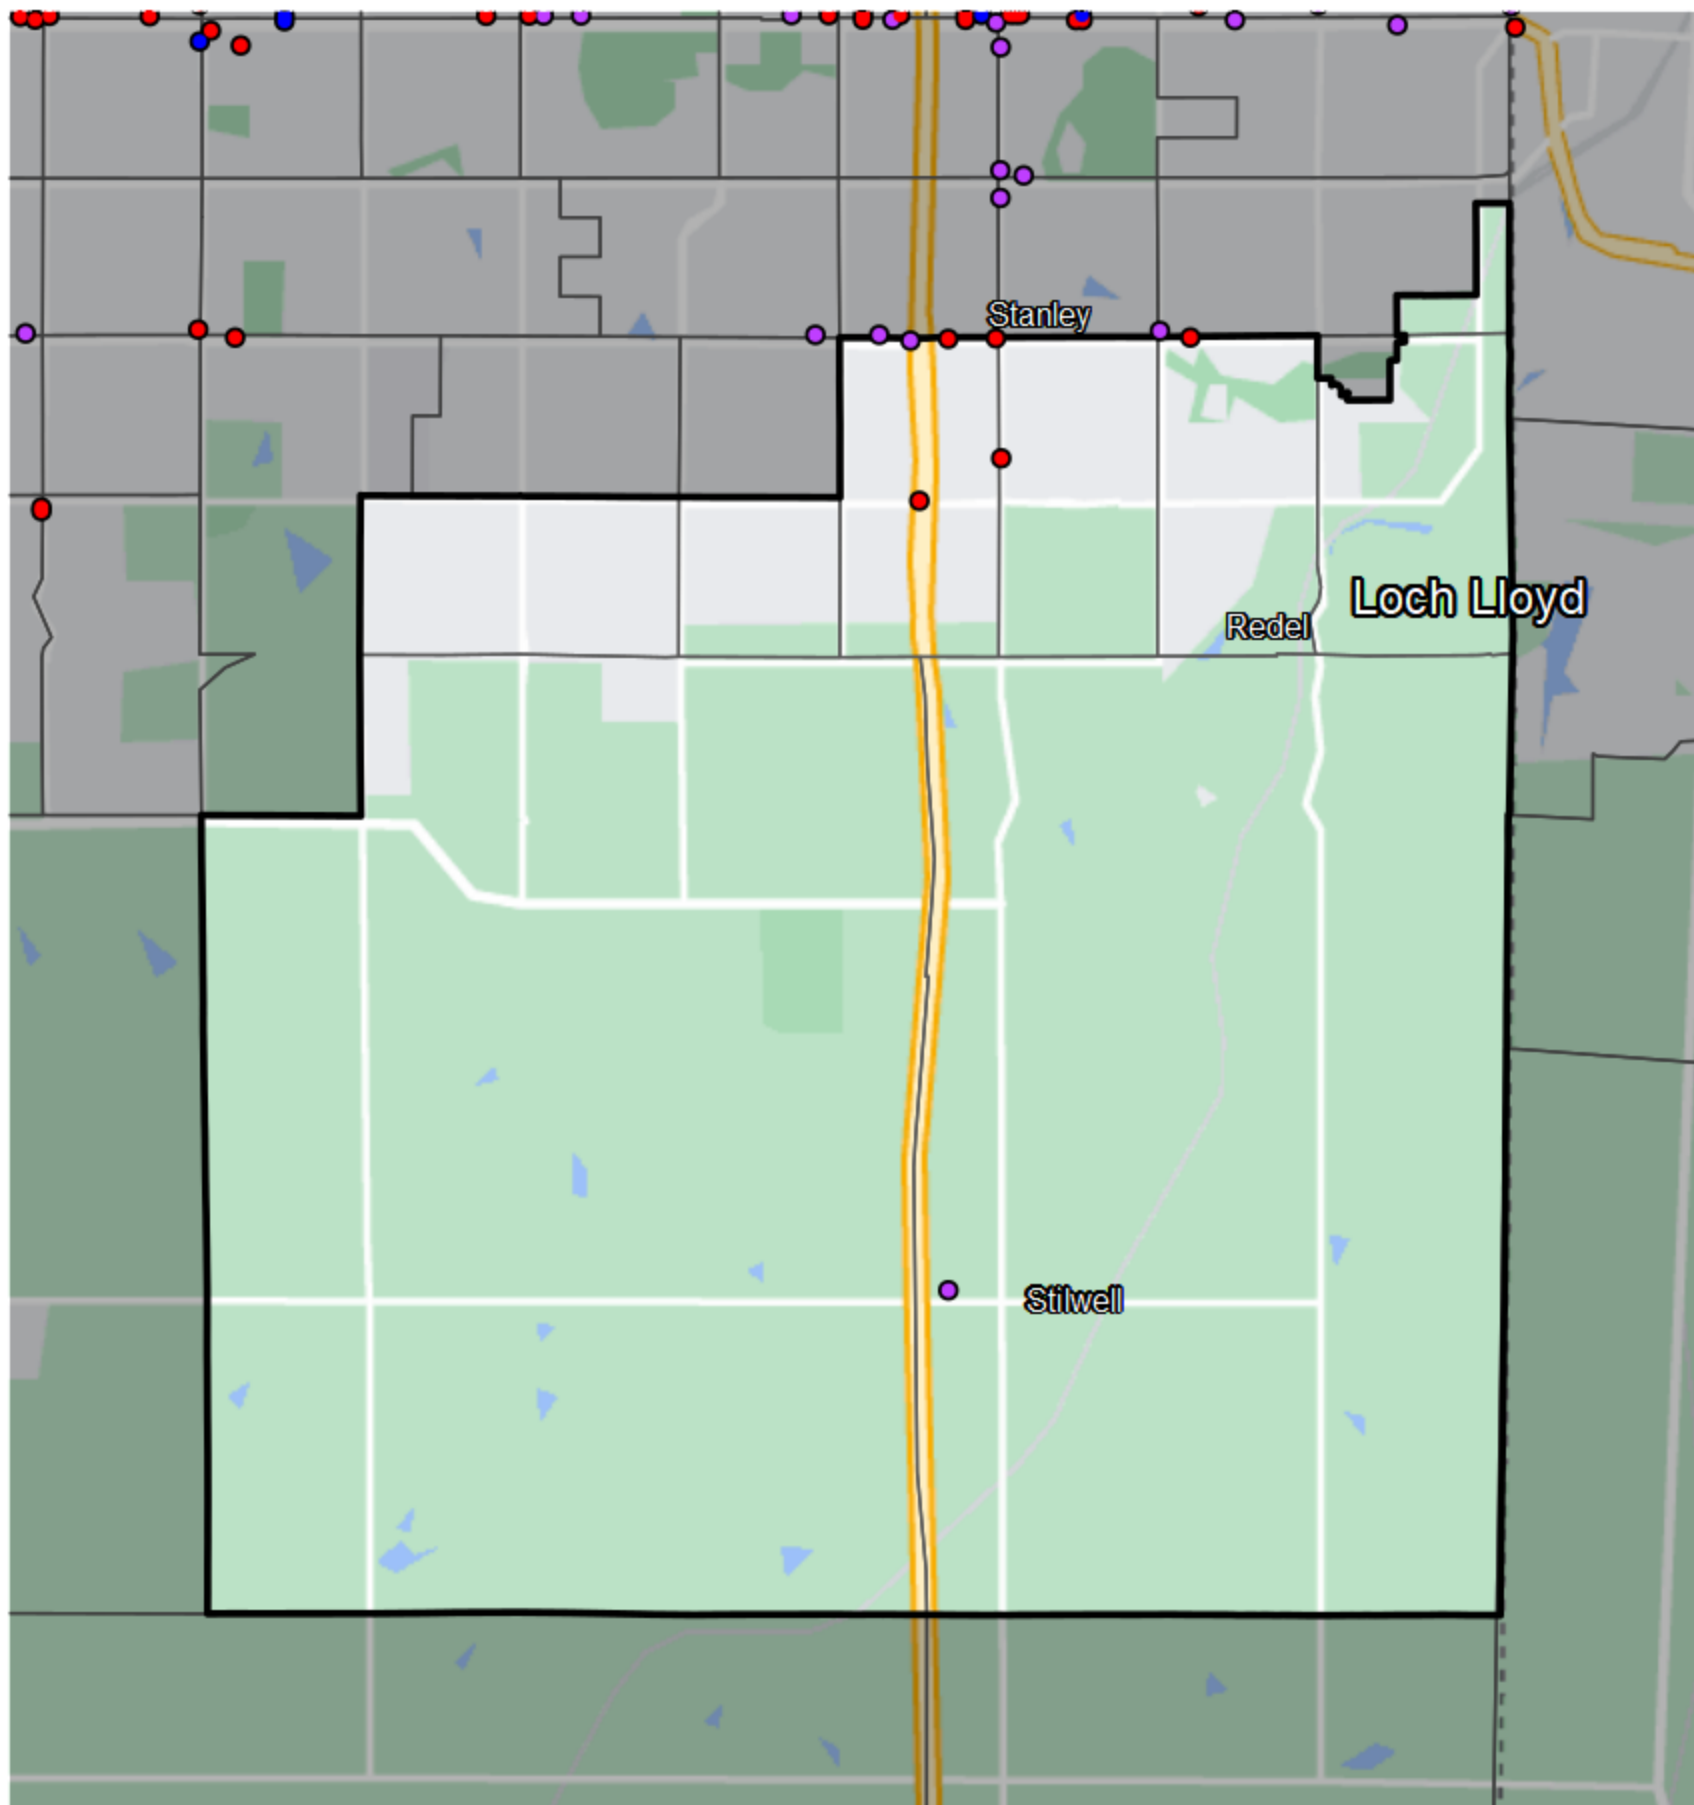

Kansas - State House District 27

Banking Desert

No Branches within 10 Miles of Population Center

Financial Institutions

- Bank: 2
- Bank, Out-of-State: 5
- Credit Union: 0
- Credit Union, Out-of-State: 0