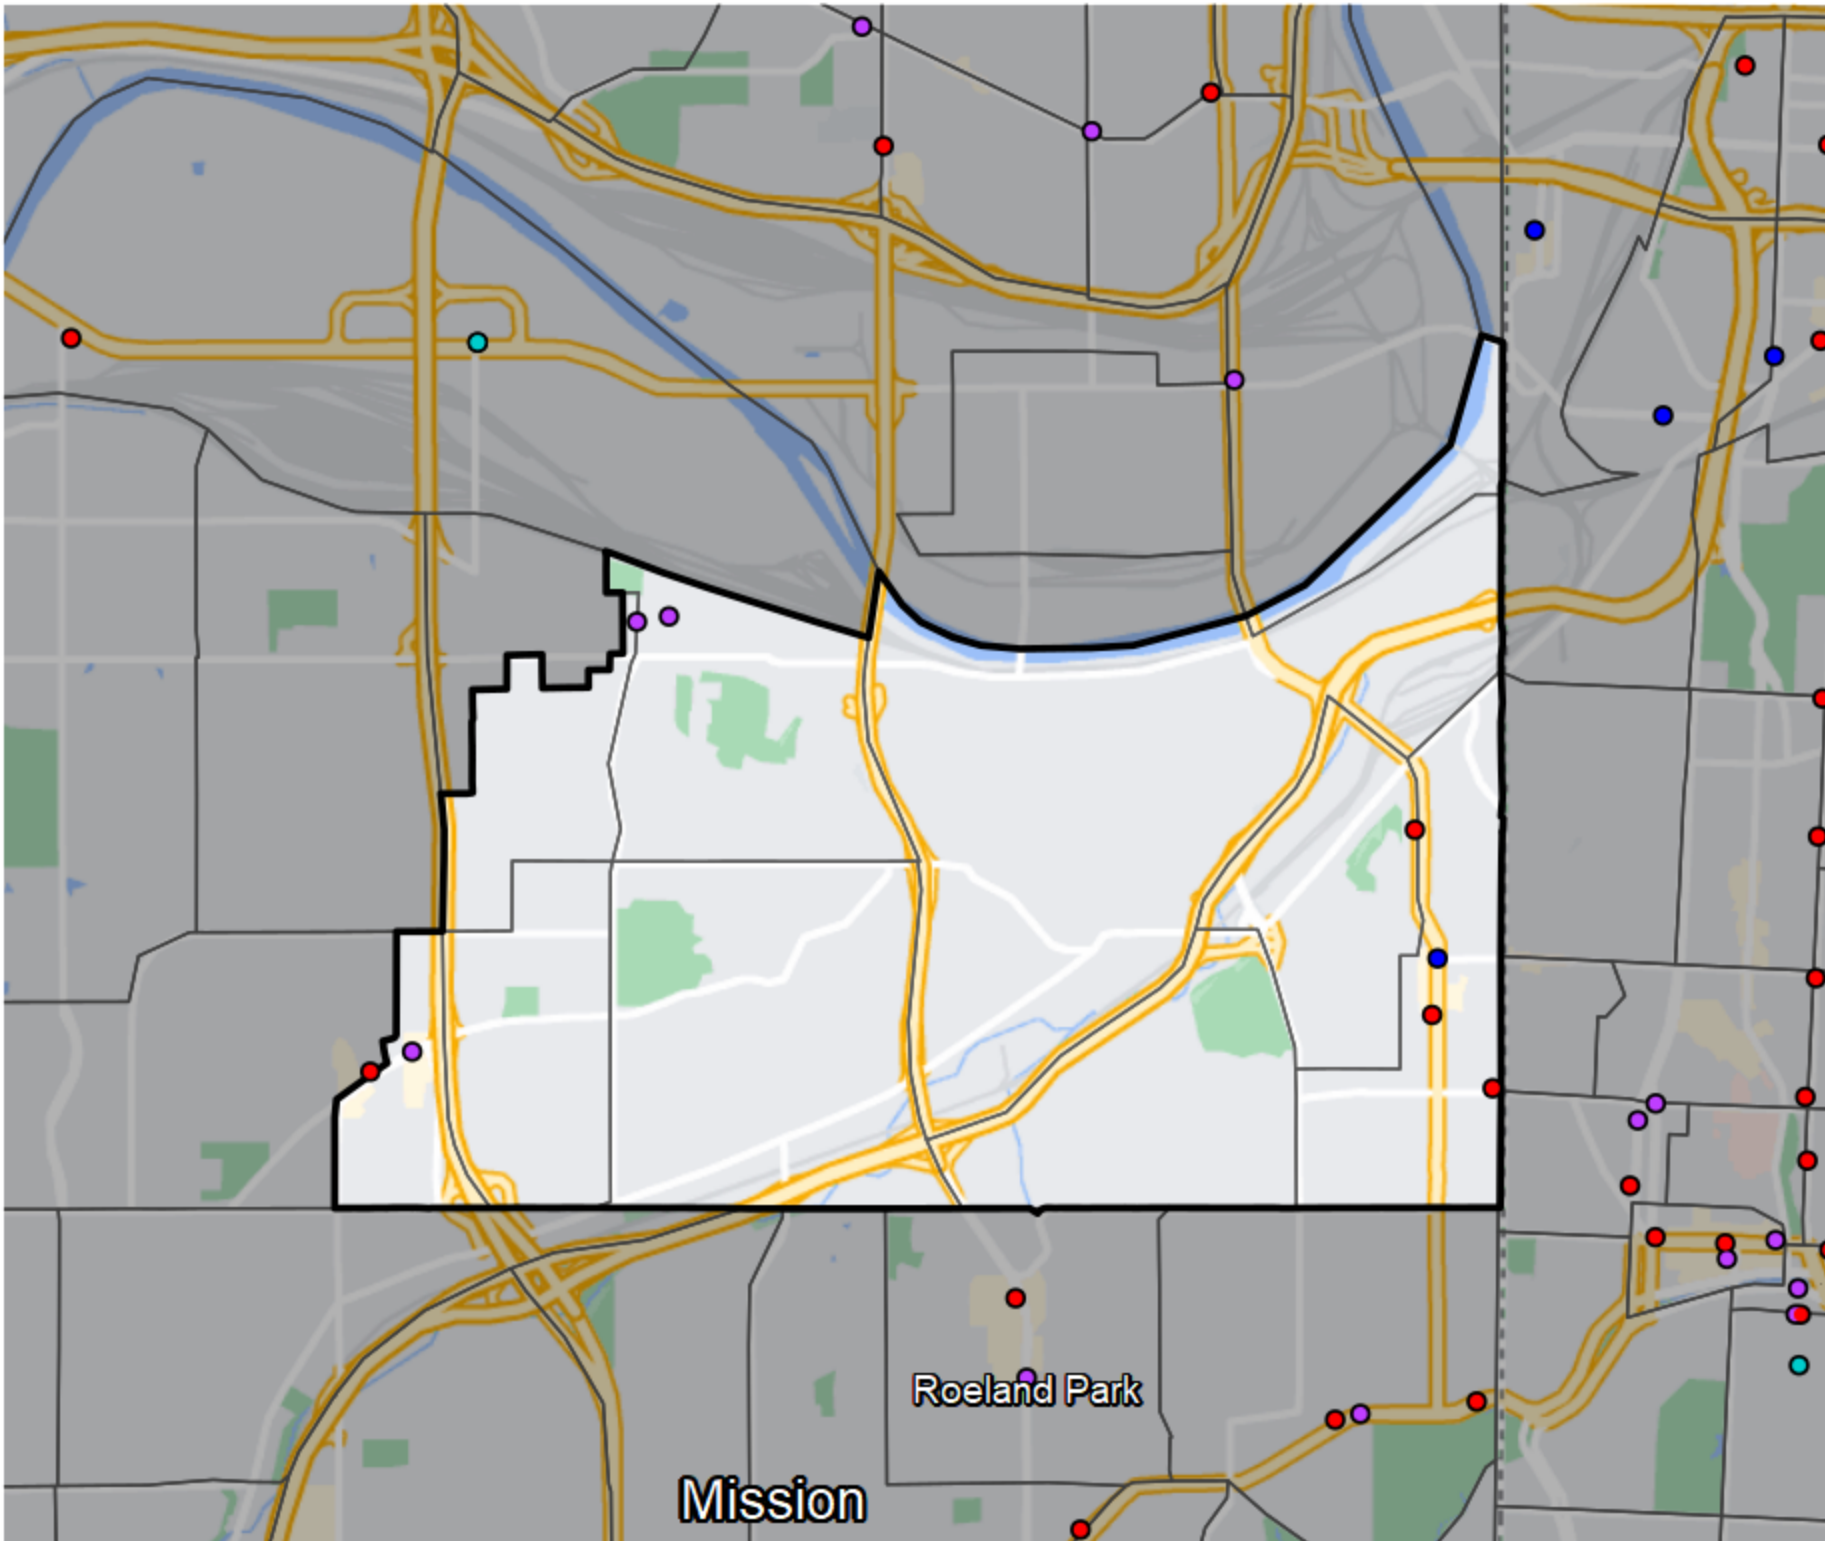

Kansas - State House District 31

- Banking Desert**
- No Branches within 10 Miles of Population Center
- Financial Institutions**
- Bank: 3
 - Bank, Out-of-State: 3
 - Credit Union: 1
 - Credit Union, Out-of-State: 0

Mission

Roeland Park

Sources: NCUA, FDIC, UW-Madison Population Lab, CDFI, US Census, Google Maps, CUNA