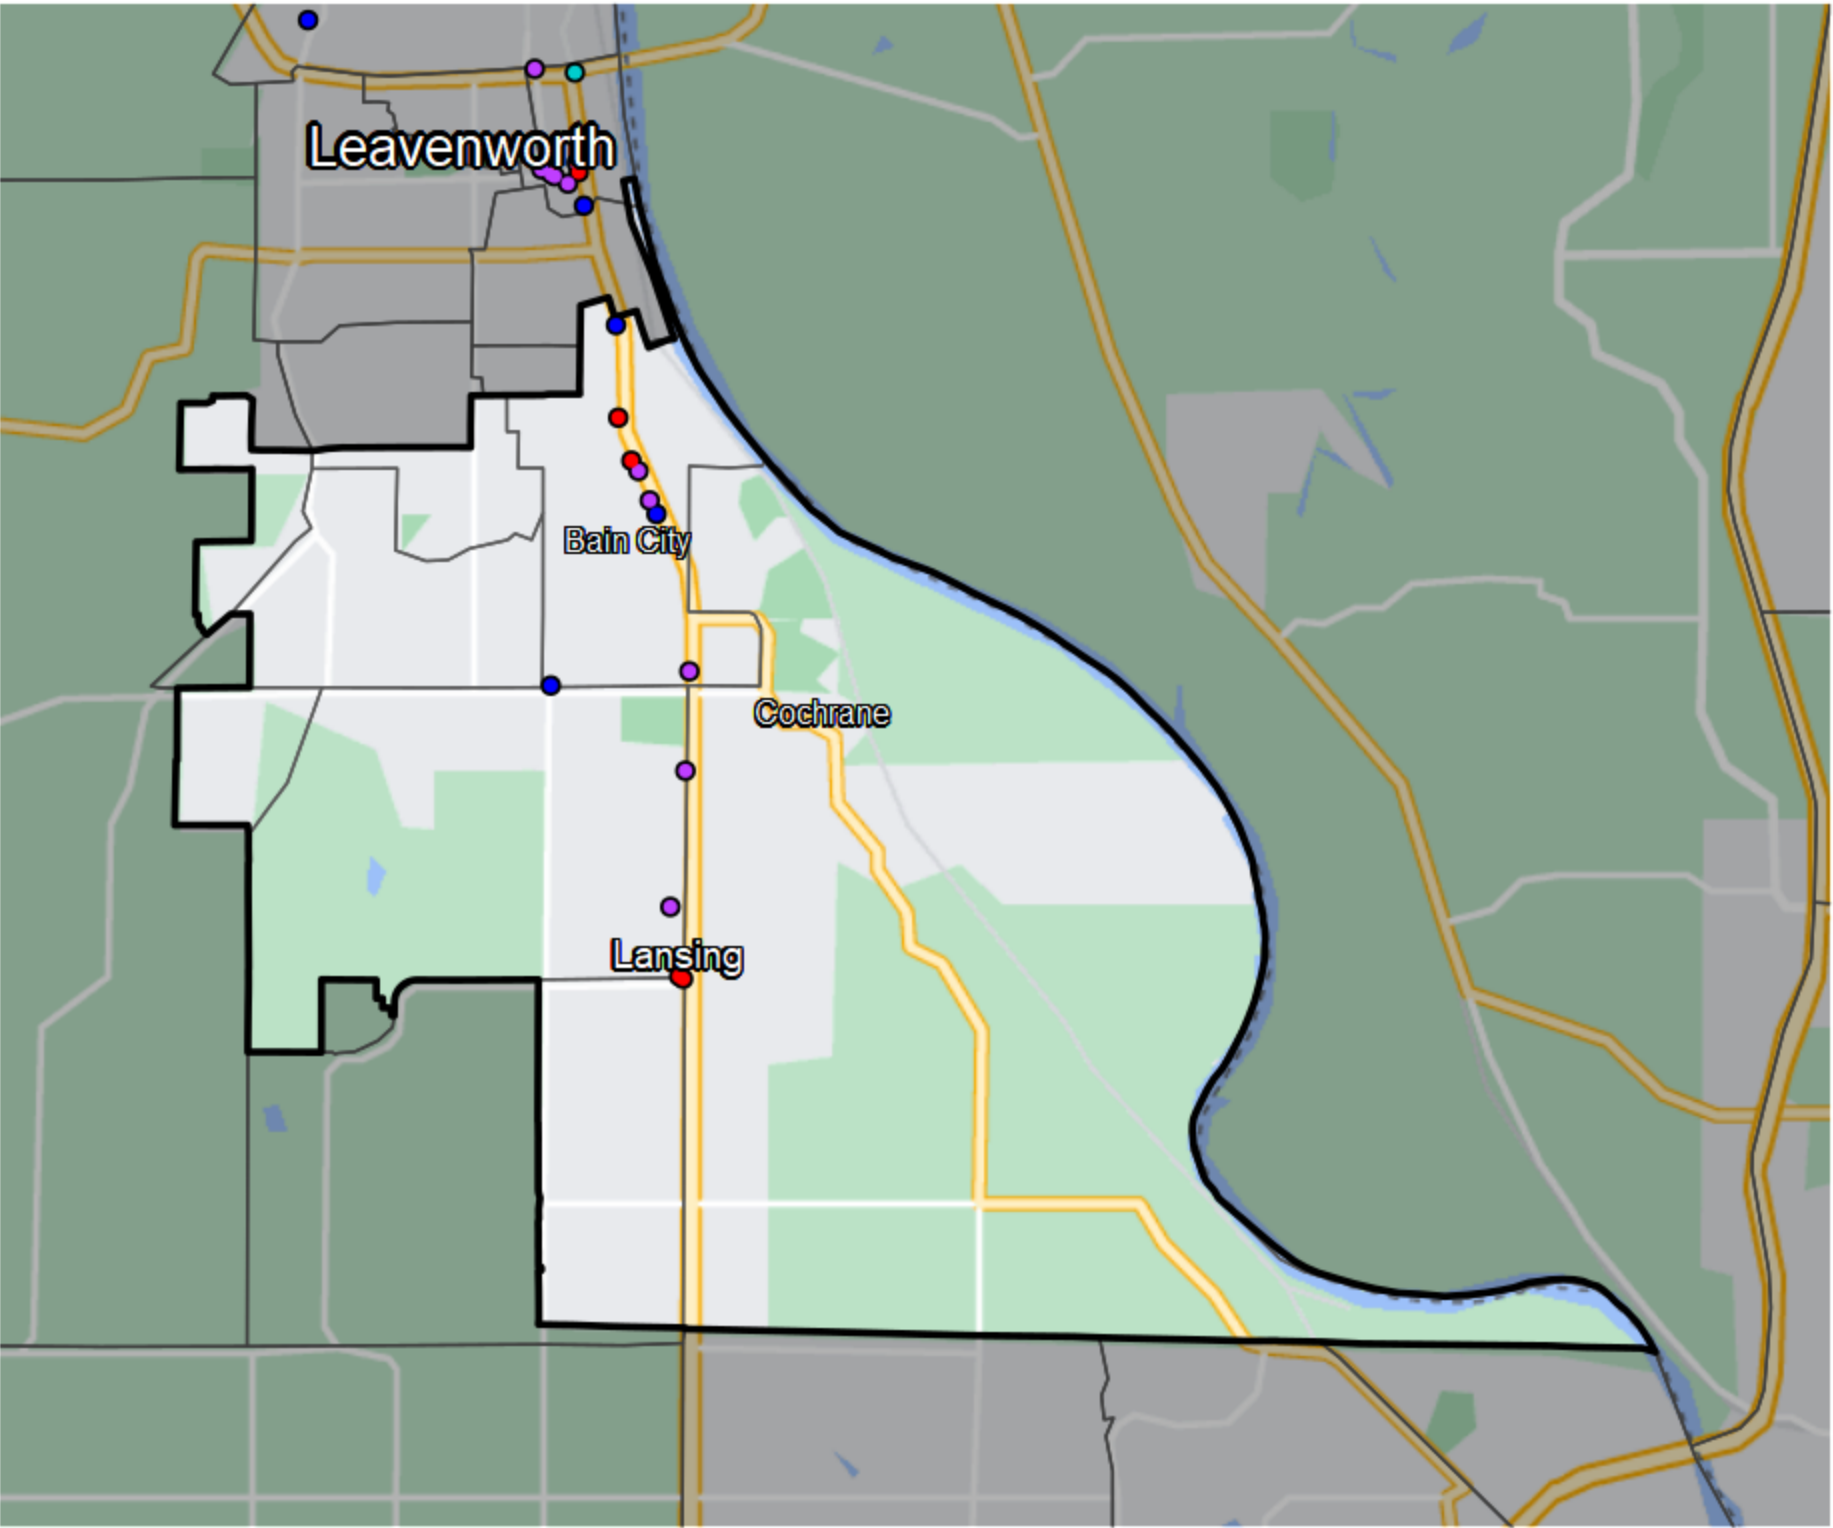

Kansas - State House District 40

- Banking Desert**
- No Branches within 10 Miles of Population Center
- Financial Institutions**
- Bank: 5
 - Bank, Out-of-State: 4
 - Credit Union: 3
 - Credit Union, Out-of-State: 0

Sources: NCUA, FDIC, UW-Madison Population Lab, CDFI, US Census, Google Maps, CUNA