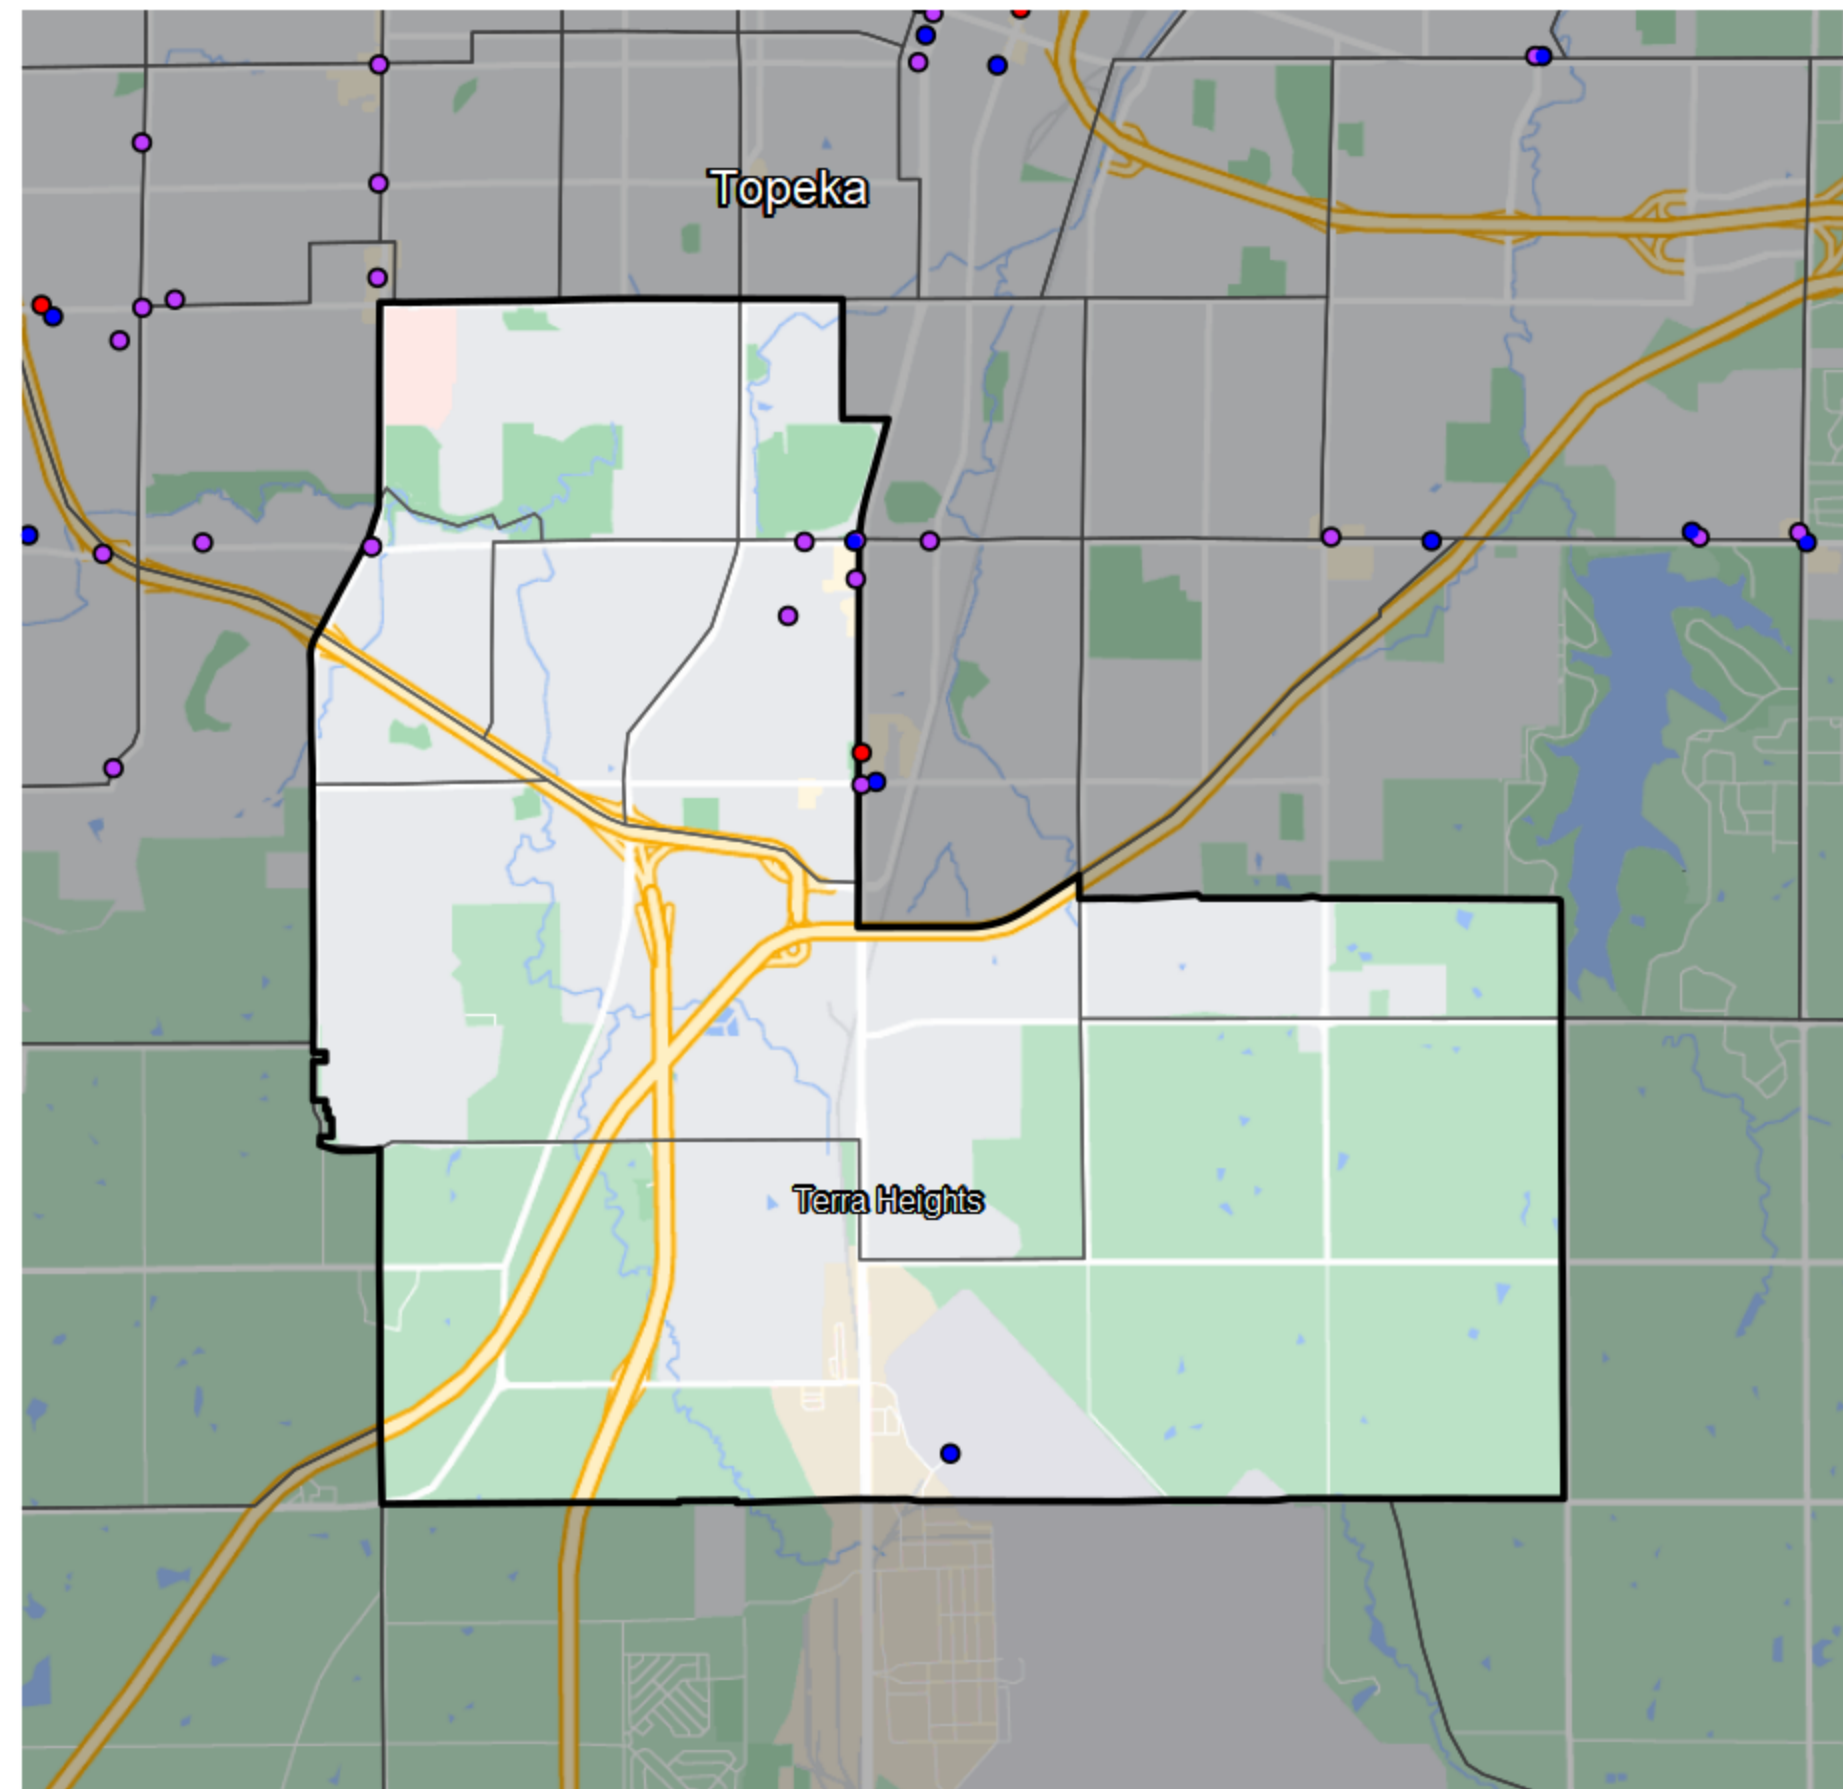

Kansas - State House District 56

Banking Desert

No Branches within 10 Miles of Population Center

Financial Institutions

- Bank: 6
- Bank, Out-of-State: 0
- Credit Union: 2
- Credit Union, Out-of-State: 0