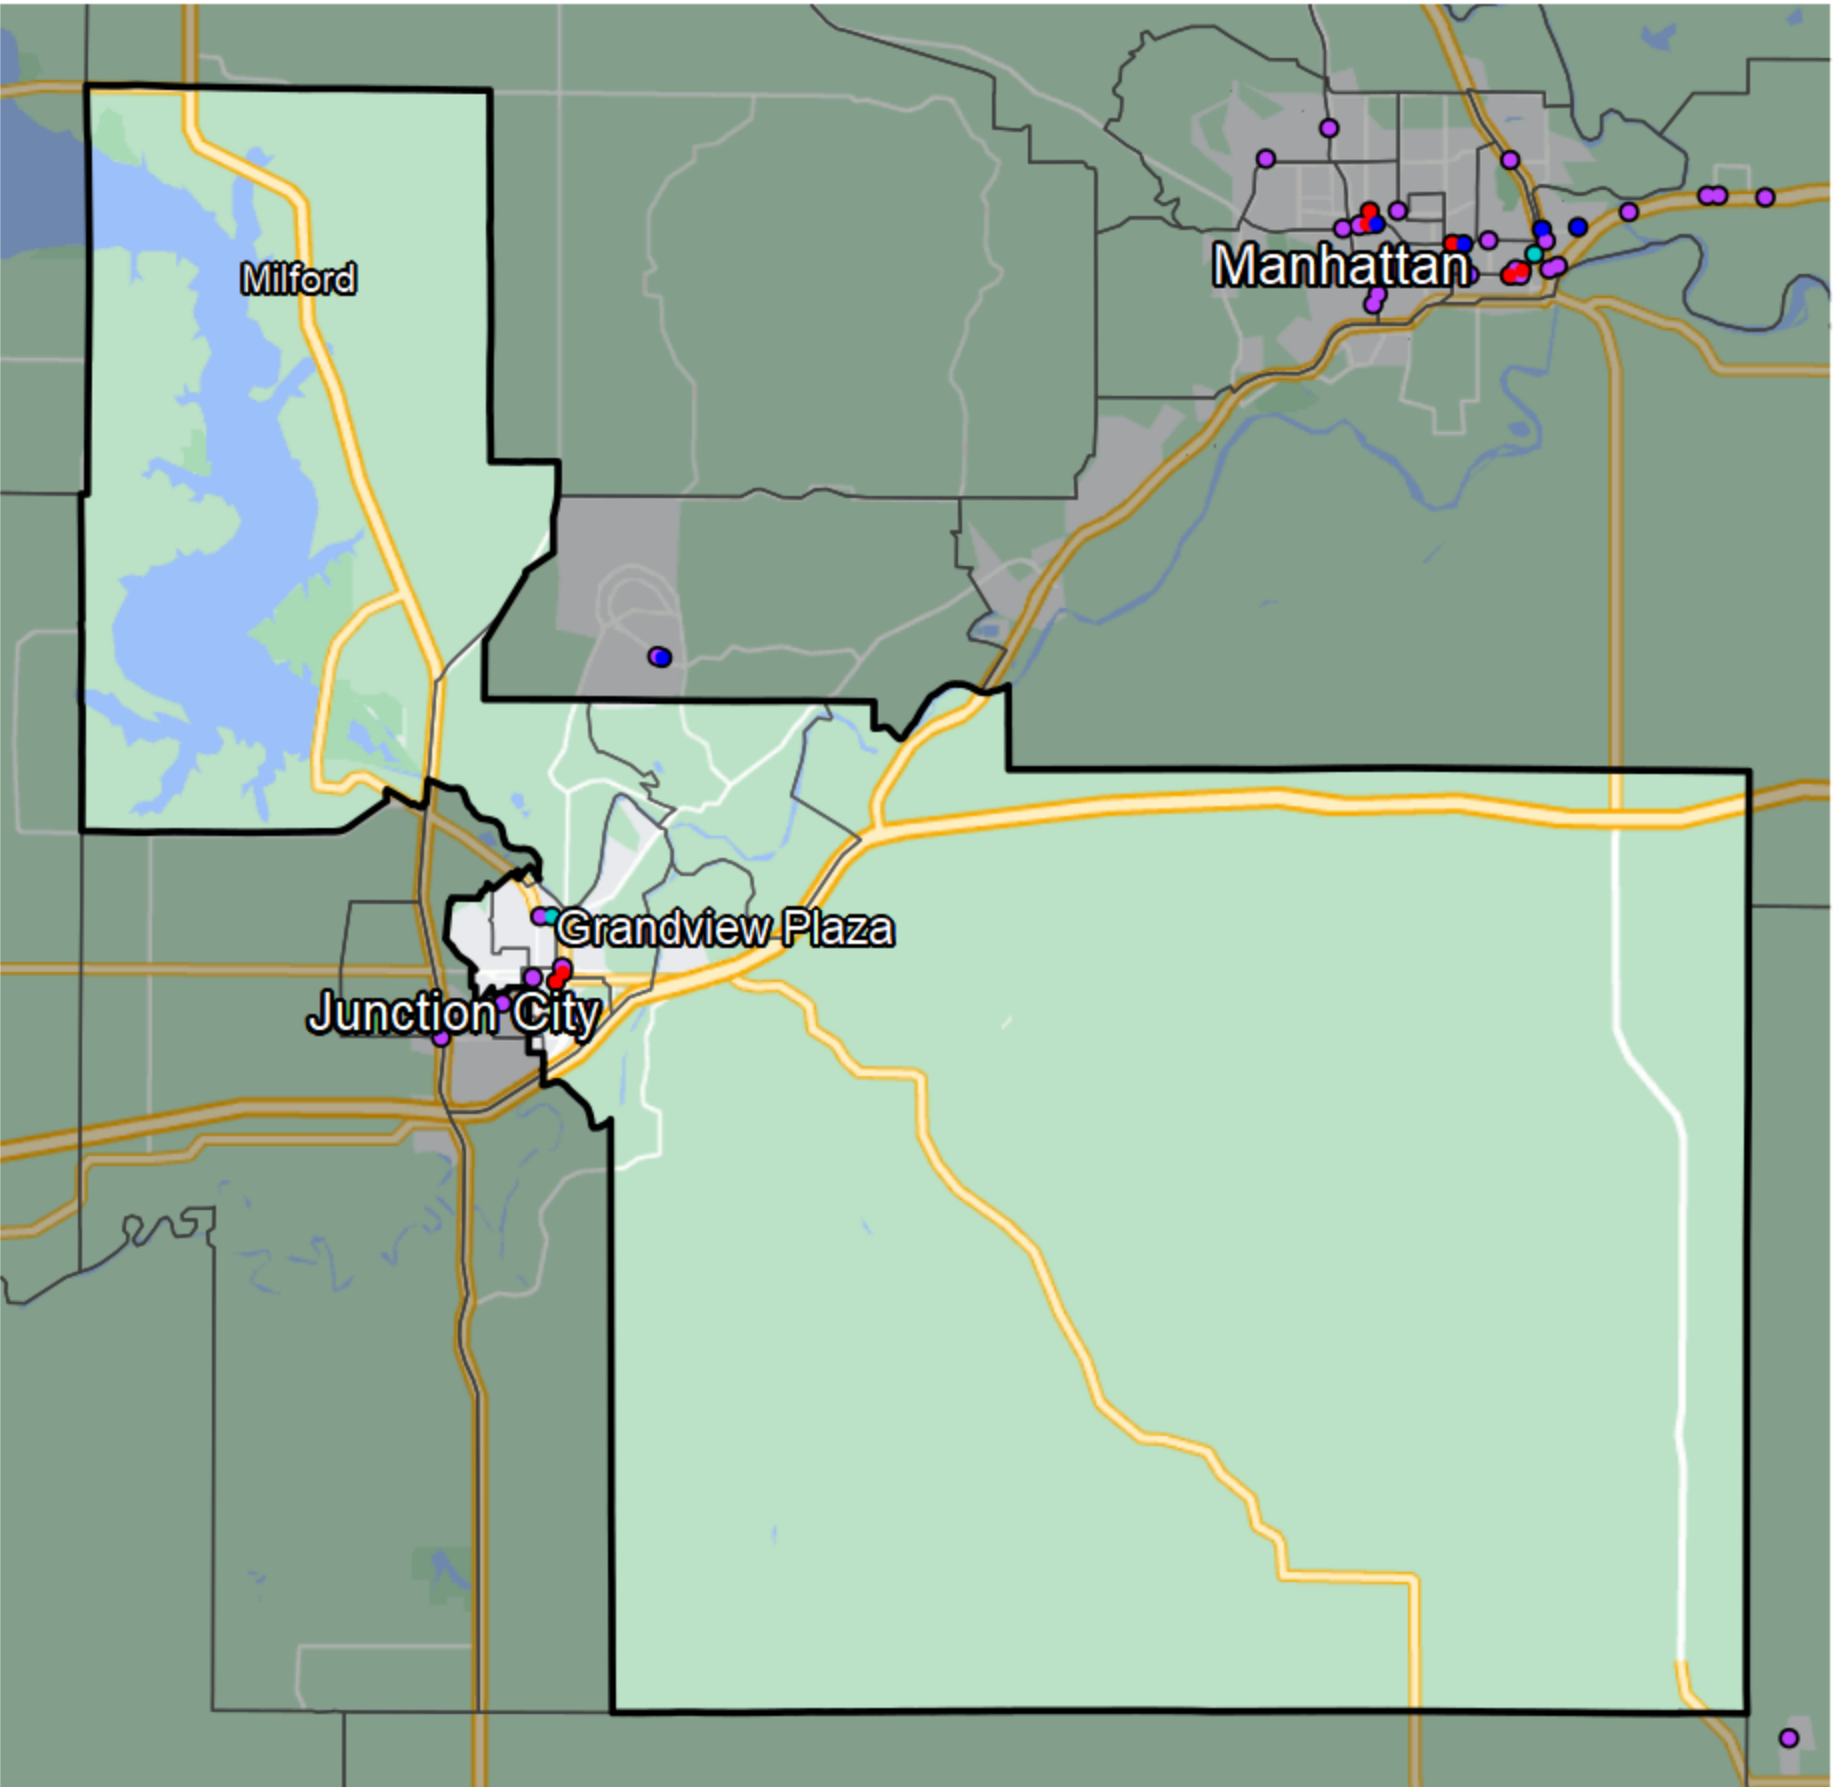

Kansas - State House District 65

- Banking Desert**
- No Branches within 10 Miles of Population Center
- Financial Institutions**
- Bank: 8
 - Bank, Out-of-State: 2
 - Credit Union: 0
 - Credit Union, Out-of-State: 1

Sources: NCUA, FDIC, UW-Madison Population Lab, CDFI, US Census, Google Maps, CUNA