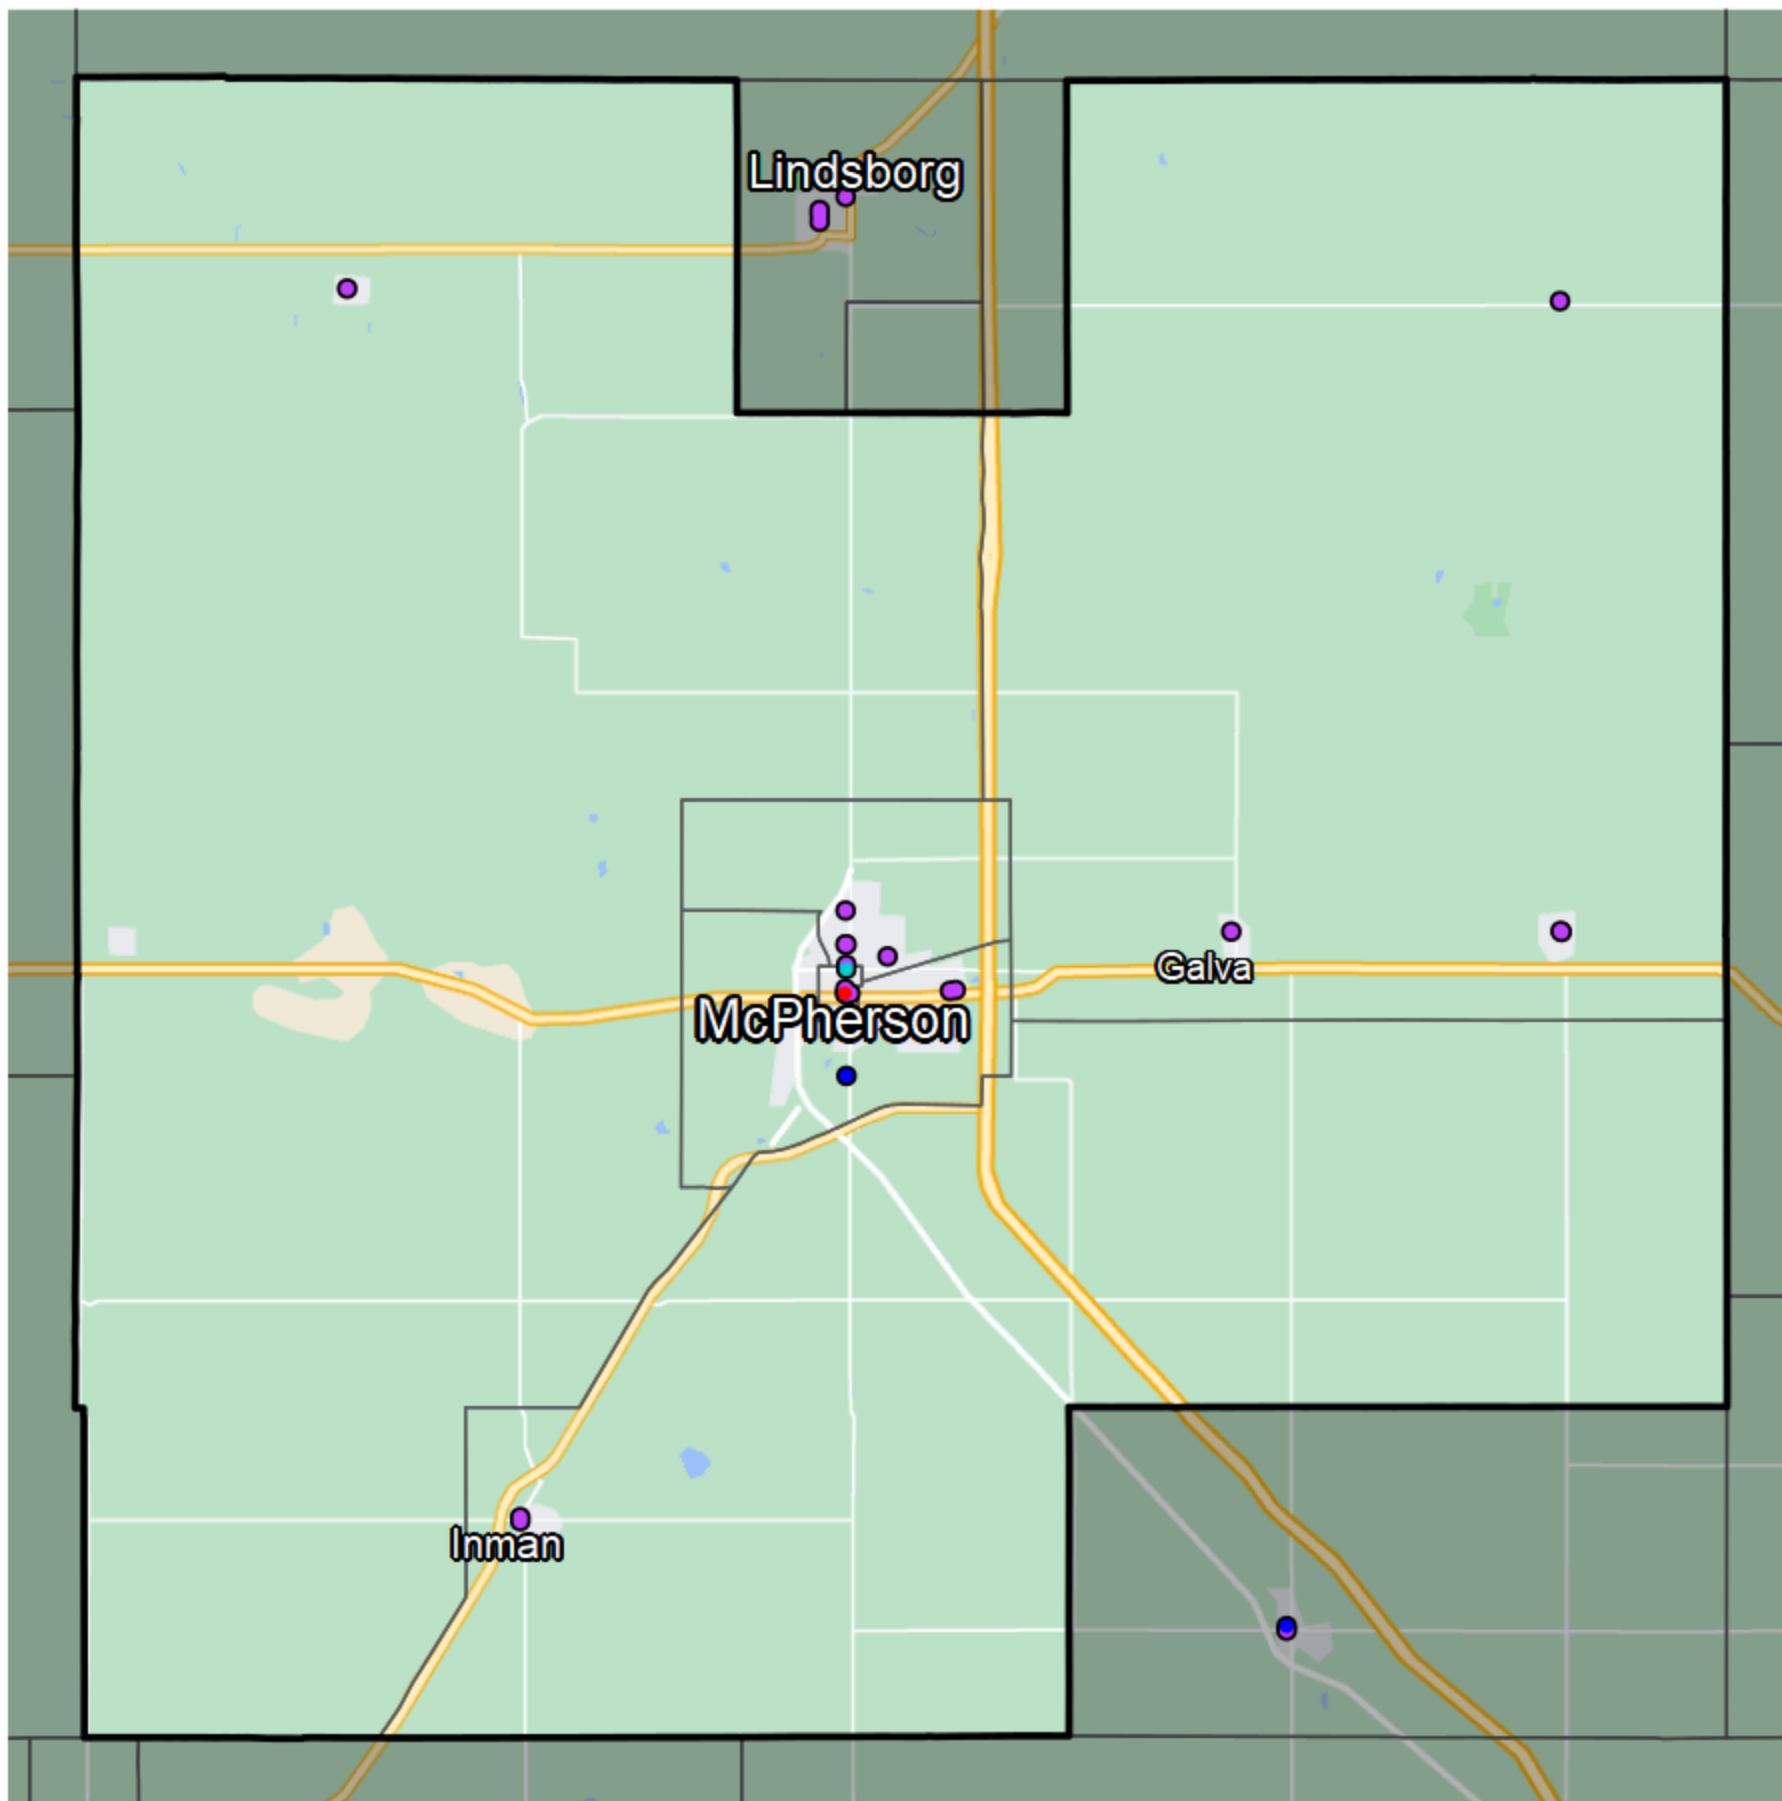

Kansas - State House District 73

Banking Desert

No Branches within 10 Miles of Population Center

Financial Institutions

- Bank: 17
- Bank, Out-of-State: 1
- Credit Union: 1
- Credit Union, Out-of-State: 1