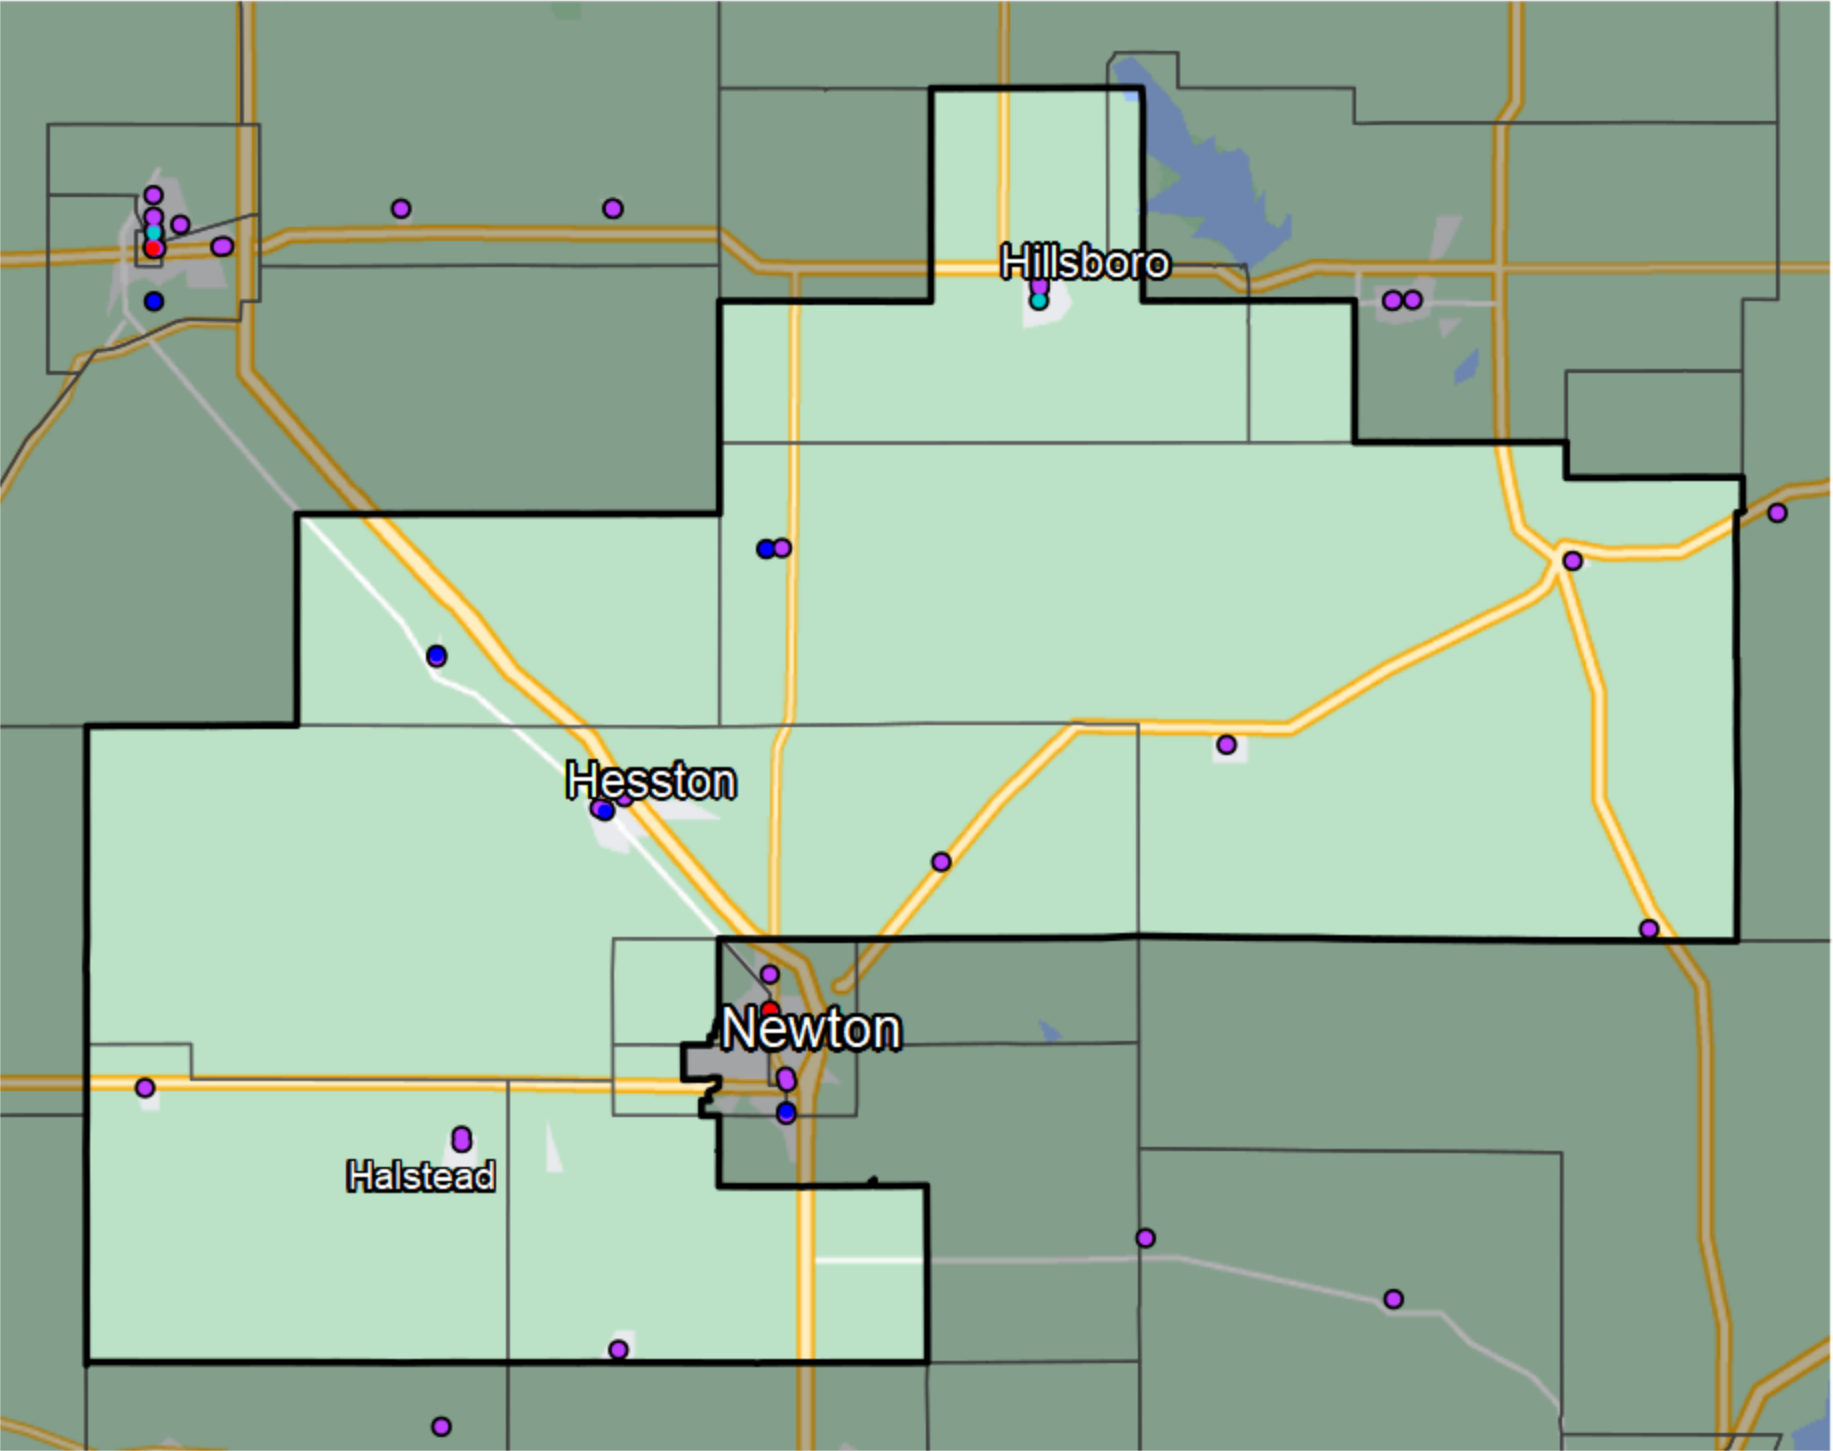

# Kansas - State House District 74

- Banking Desert**
- No Branches within 10 Miles of Population Center
- Financial Institutions**
- Bank: 17
  - Bank, Out-of-State: 0
  - Credit Union: 3
  - Credit Union, Out-of-State: 1

Sources: NCUA, FDIC, UW-Madison Population Lab, CDFI, US Census, Google Maps, CUNA