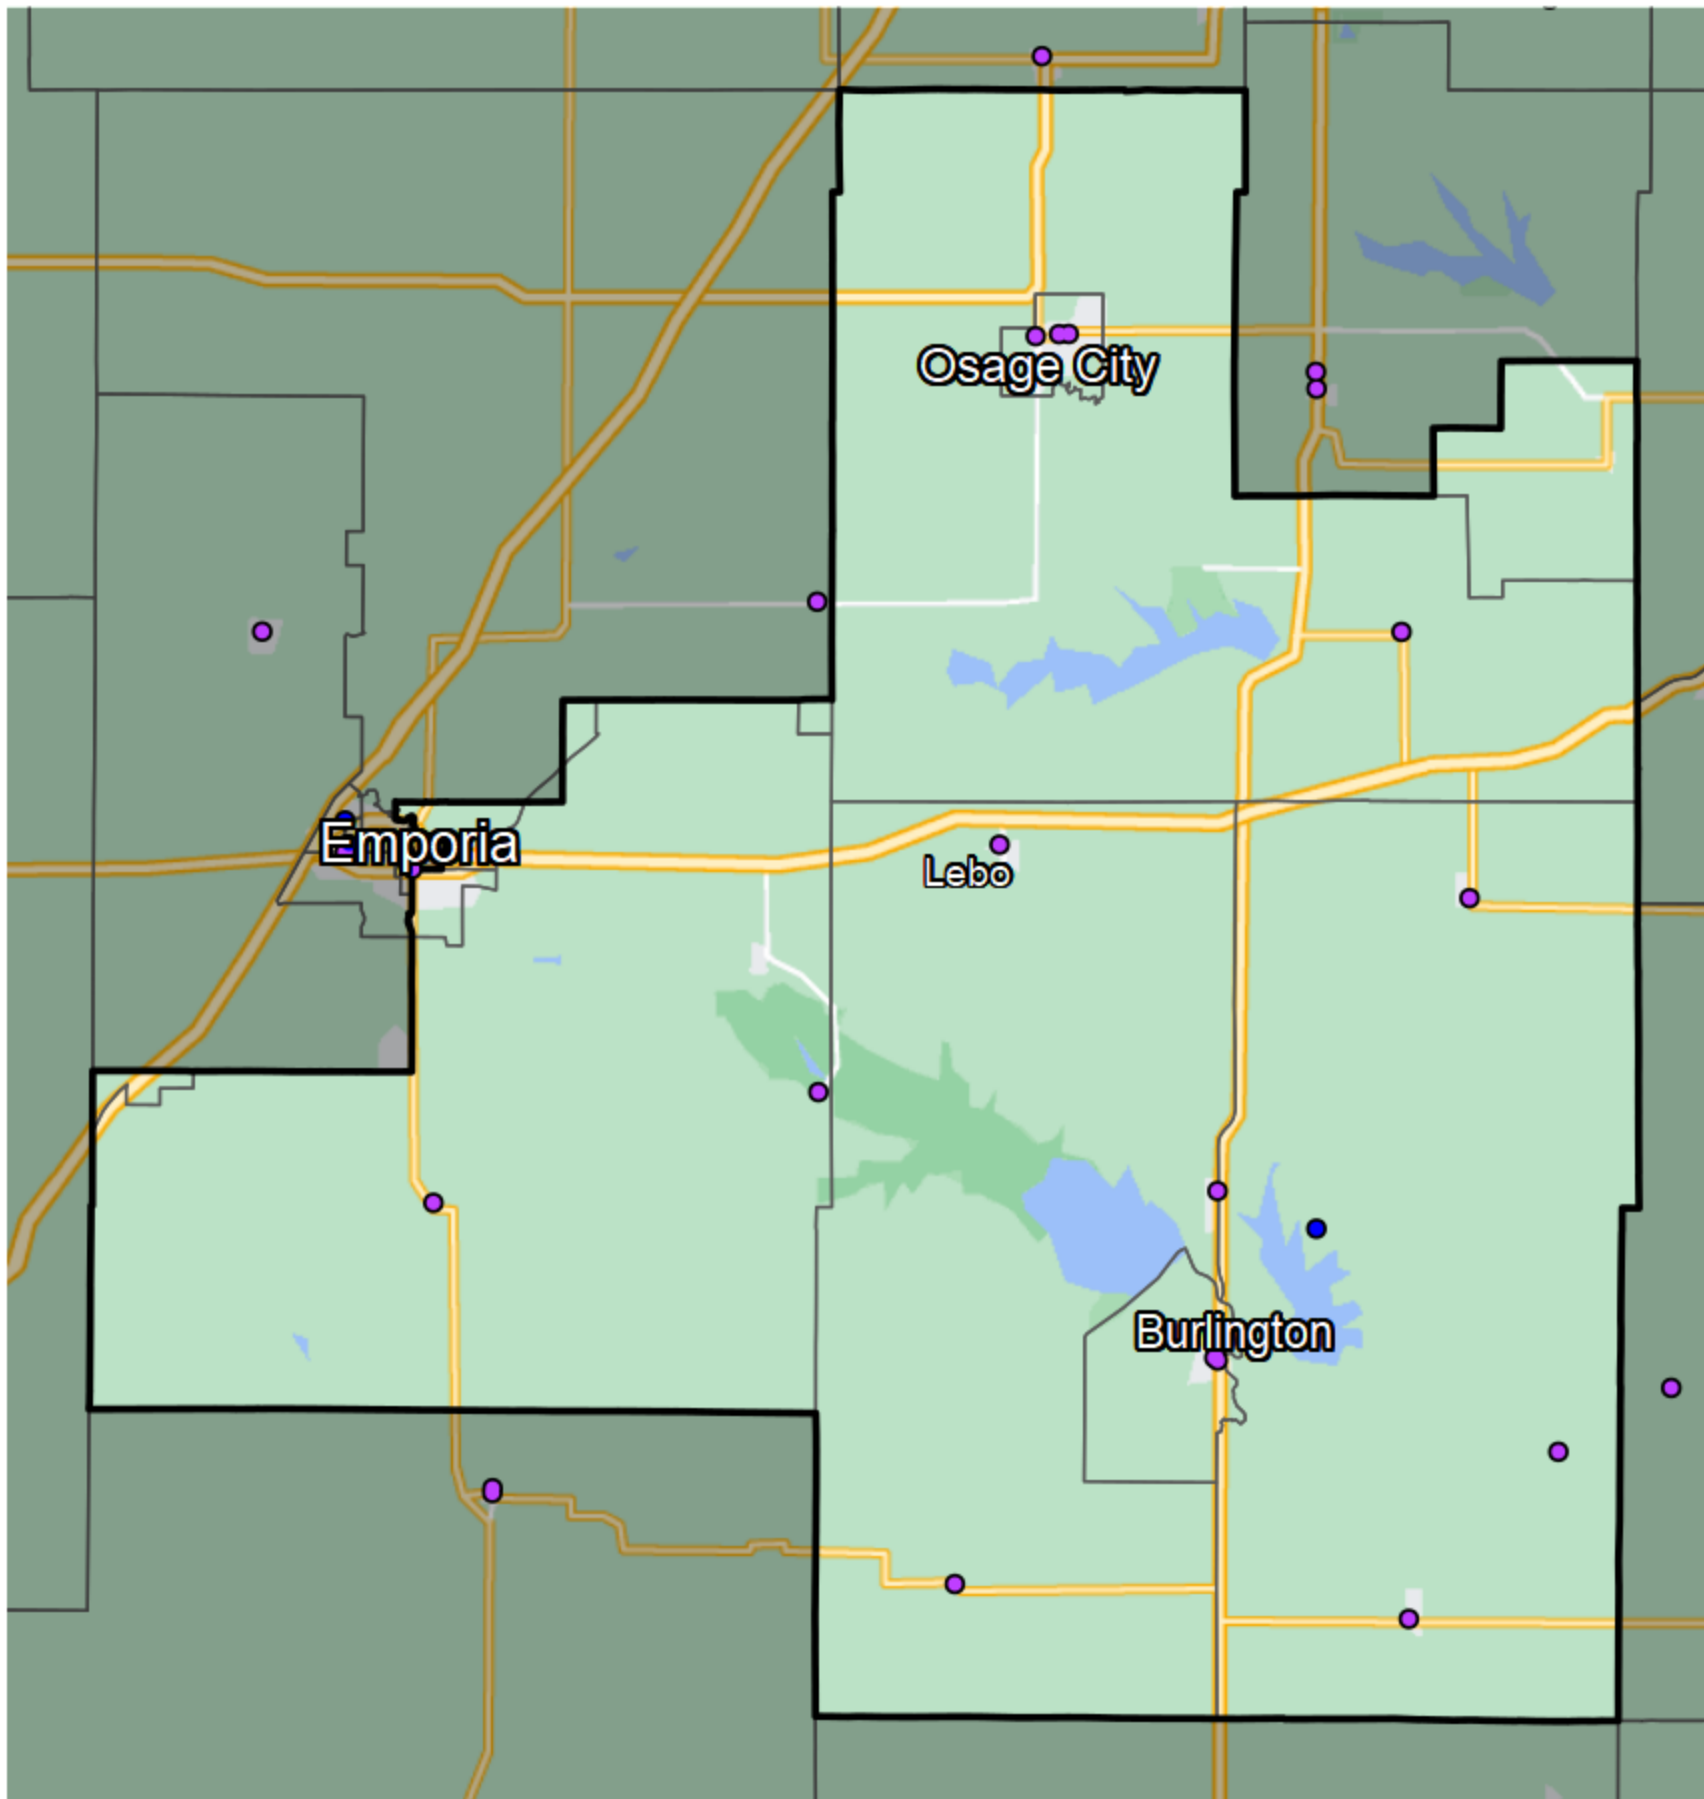

Kansas - State House District 76

Banking Desert

No Branches within 10 Miles of Population Center

Financial Institutions

- Bank: 16
- Bank, Out-of-State: 0
- Credit Union: 1
- Credit Union, Out-of-State: 0