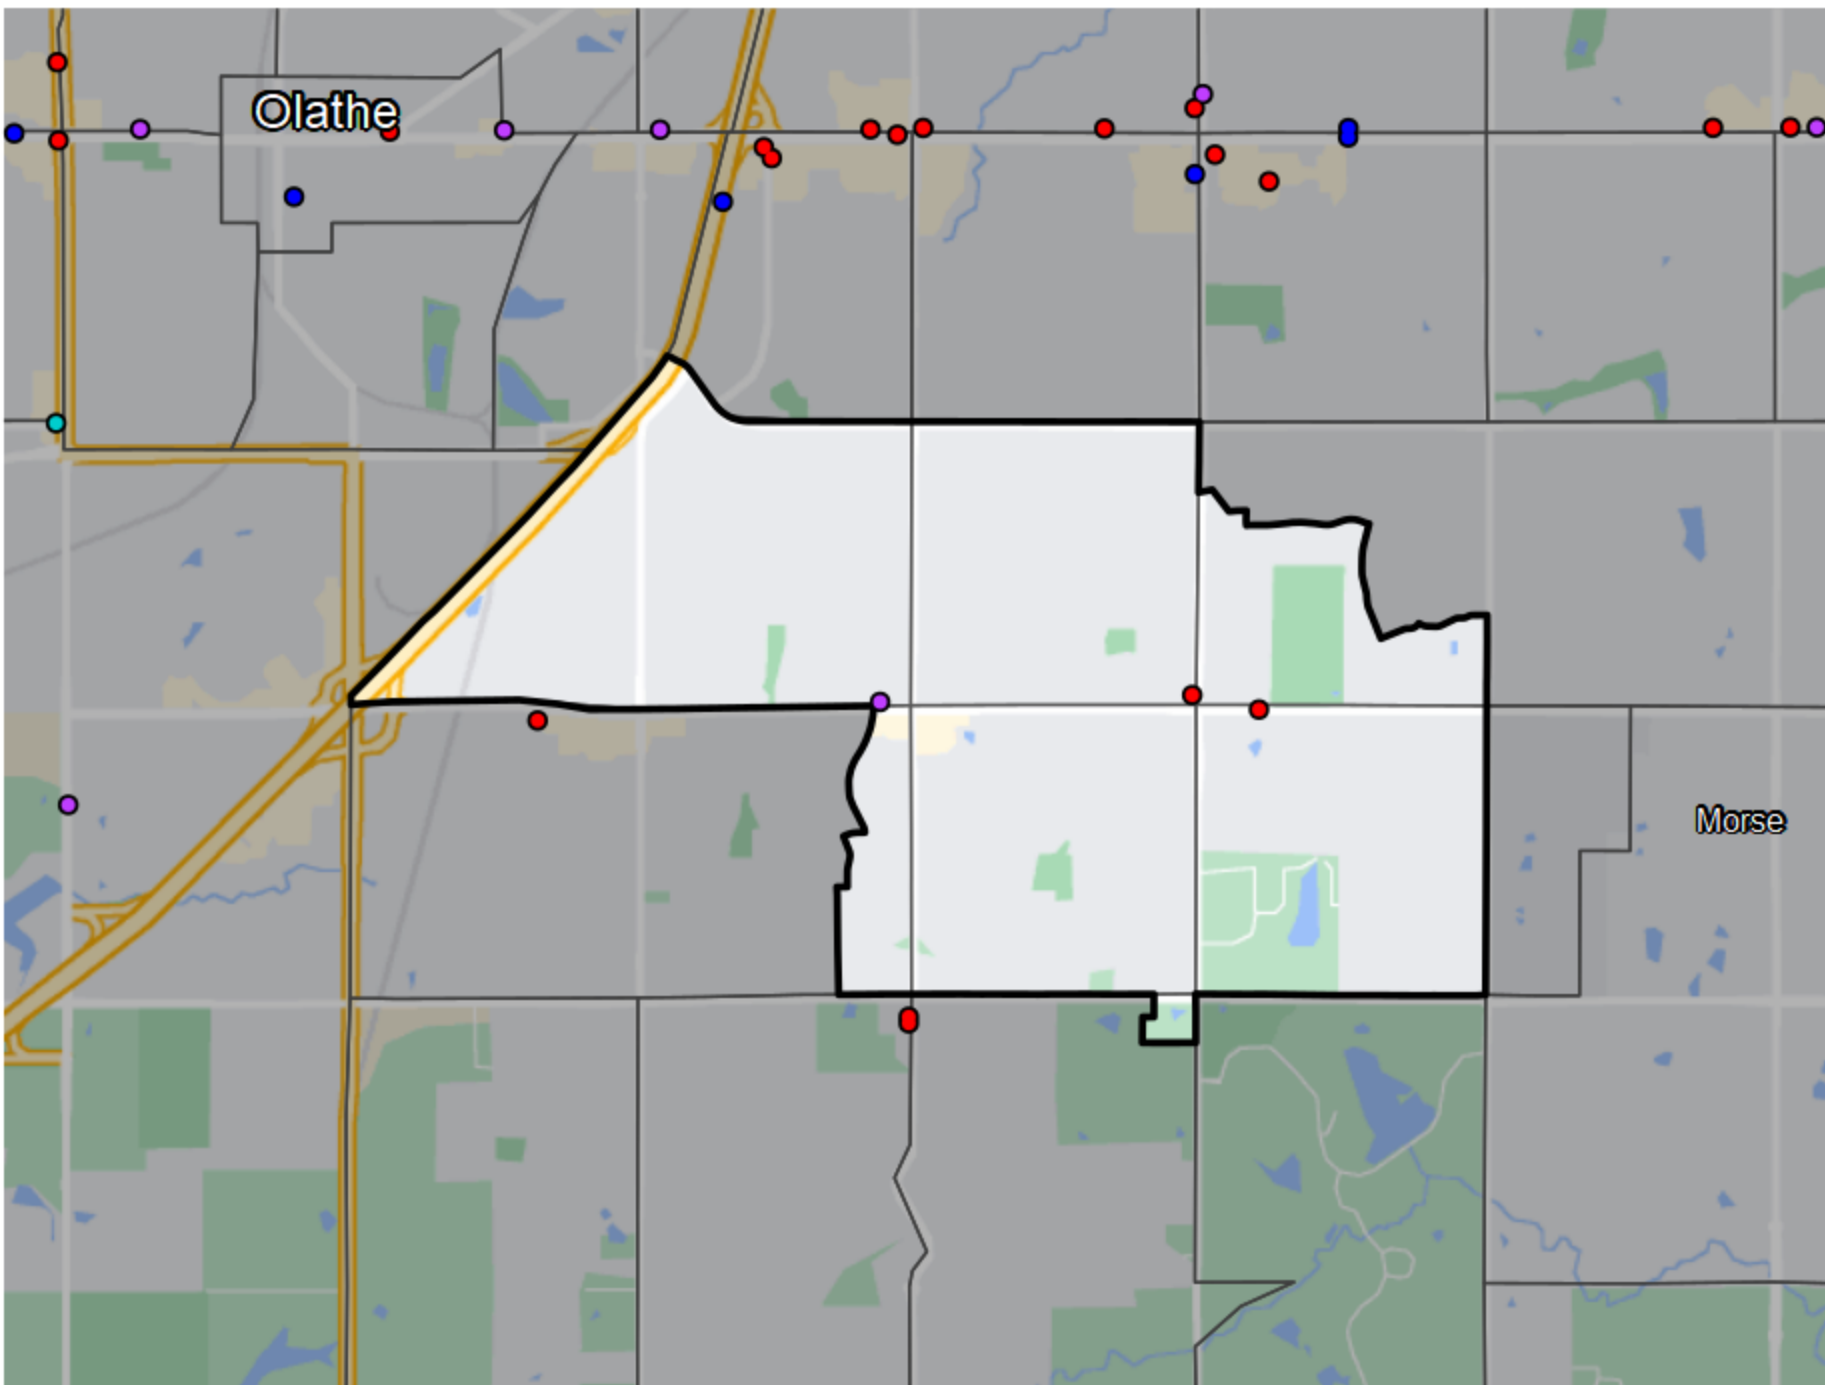

Kansas - State House District 78

Banking Desert

No Branches within 10 Miles of Population Center

Financial Institutions

- Bank: 1
- Bank, Out-of-State: 2
- Credit Union: 0
- Credit Union, Out-of-State: 0