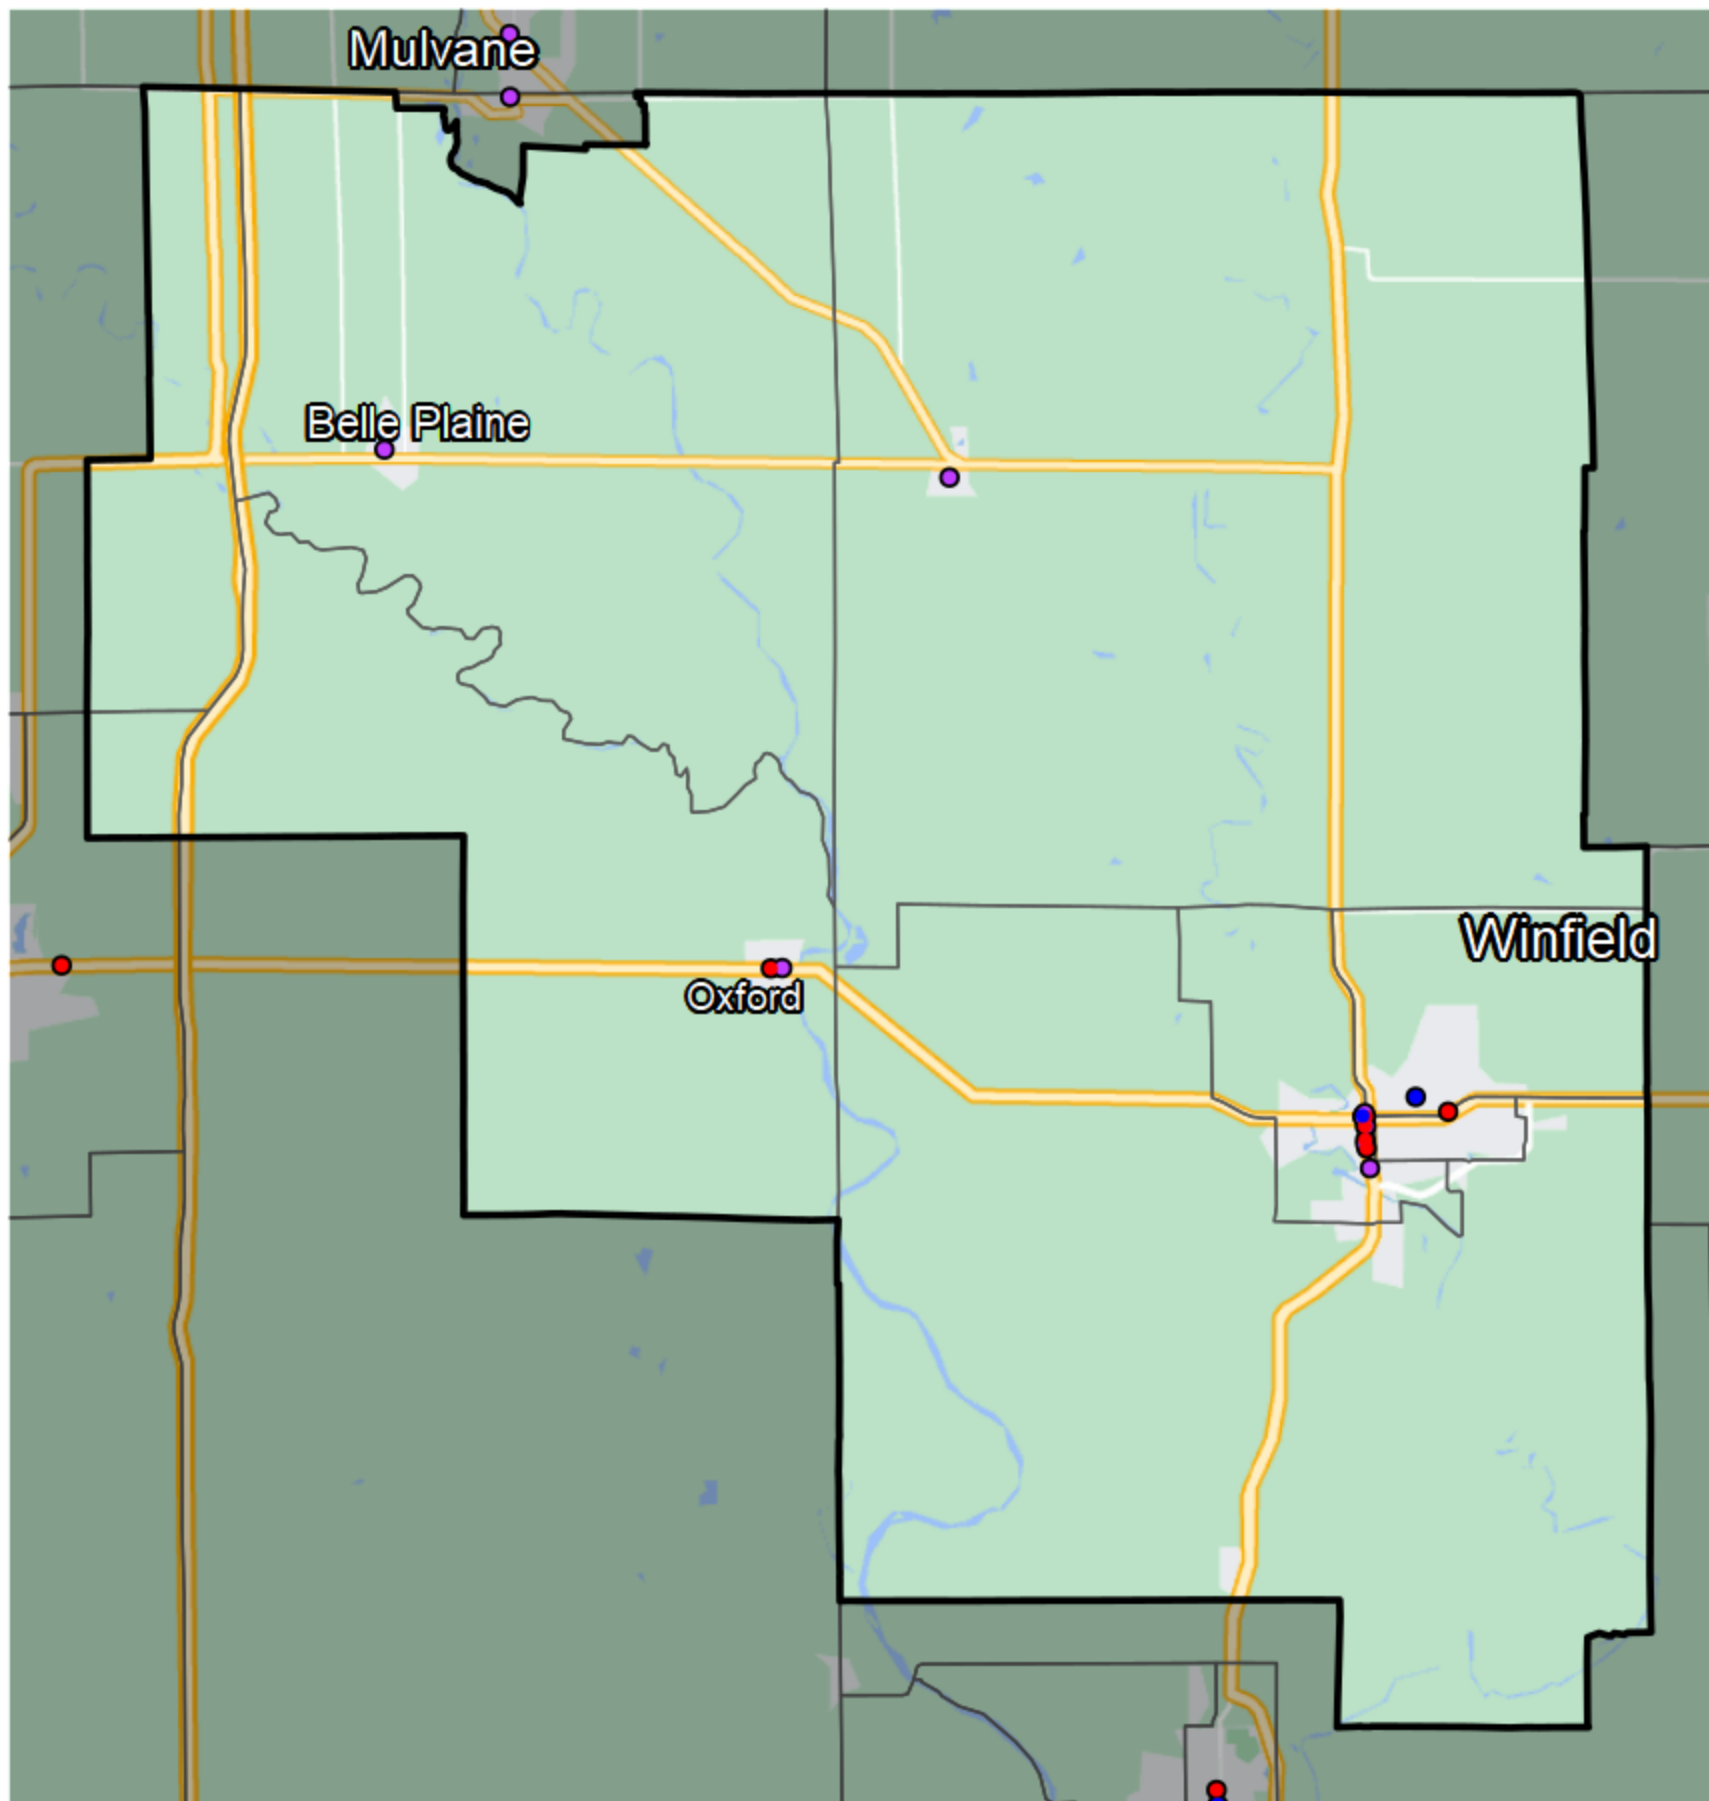

Kansas - State House District 79

Banking Desert

No Branches within 10 Miles of Population Center

Financial Institutions

- Bank: 8
- Bank, Out-of-State: 6
- Credit Union: 2
- Credit Union, Out-of-State: 0