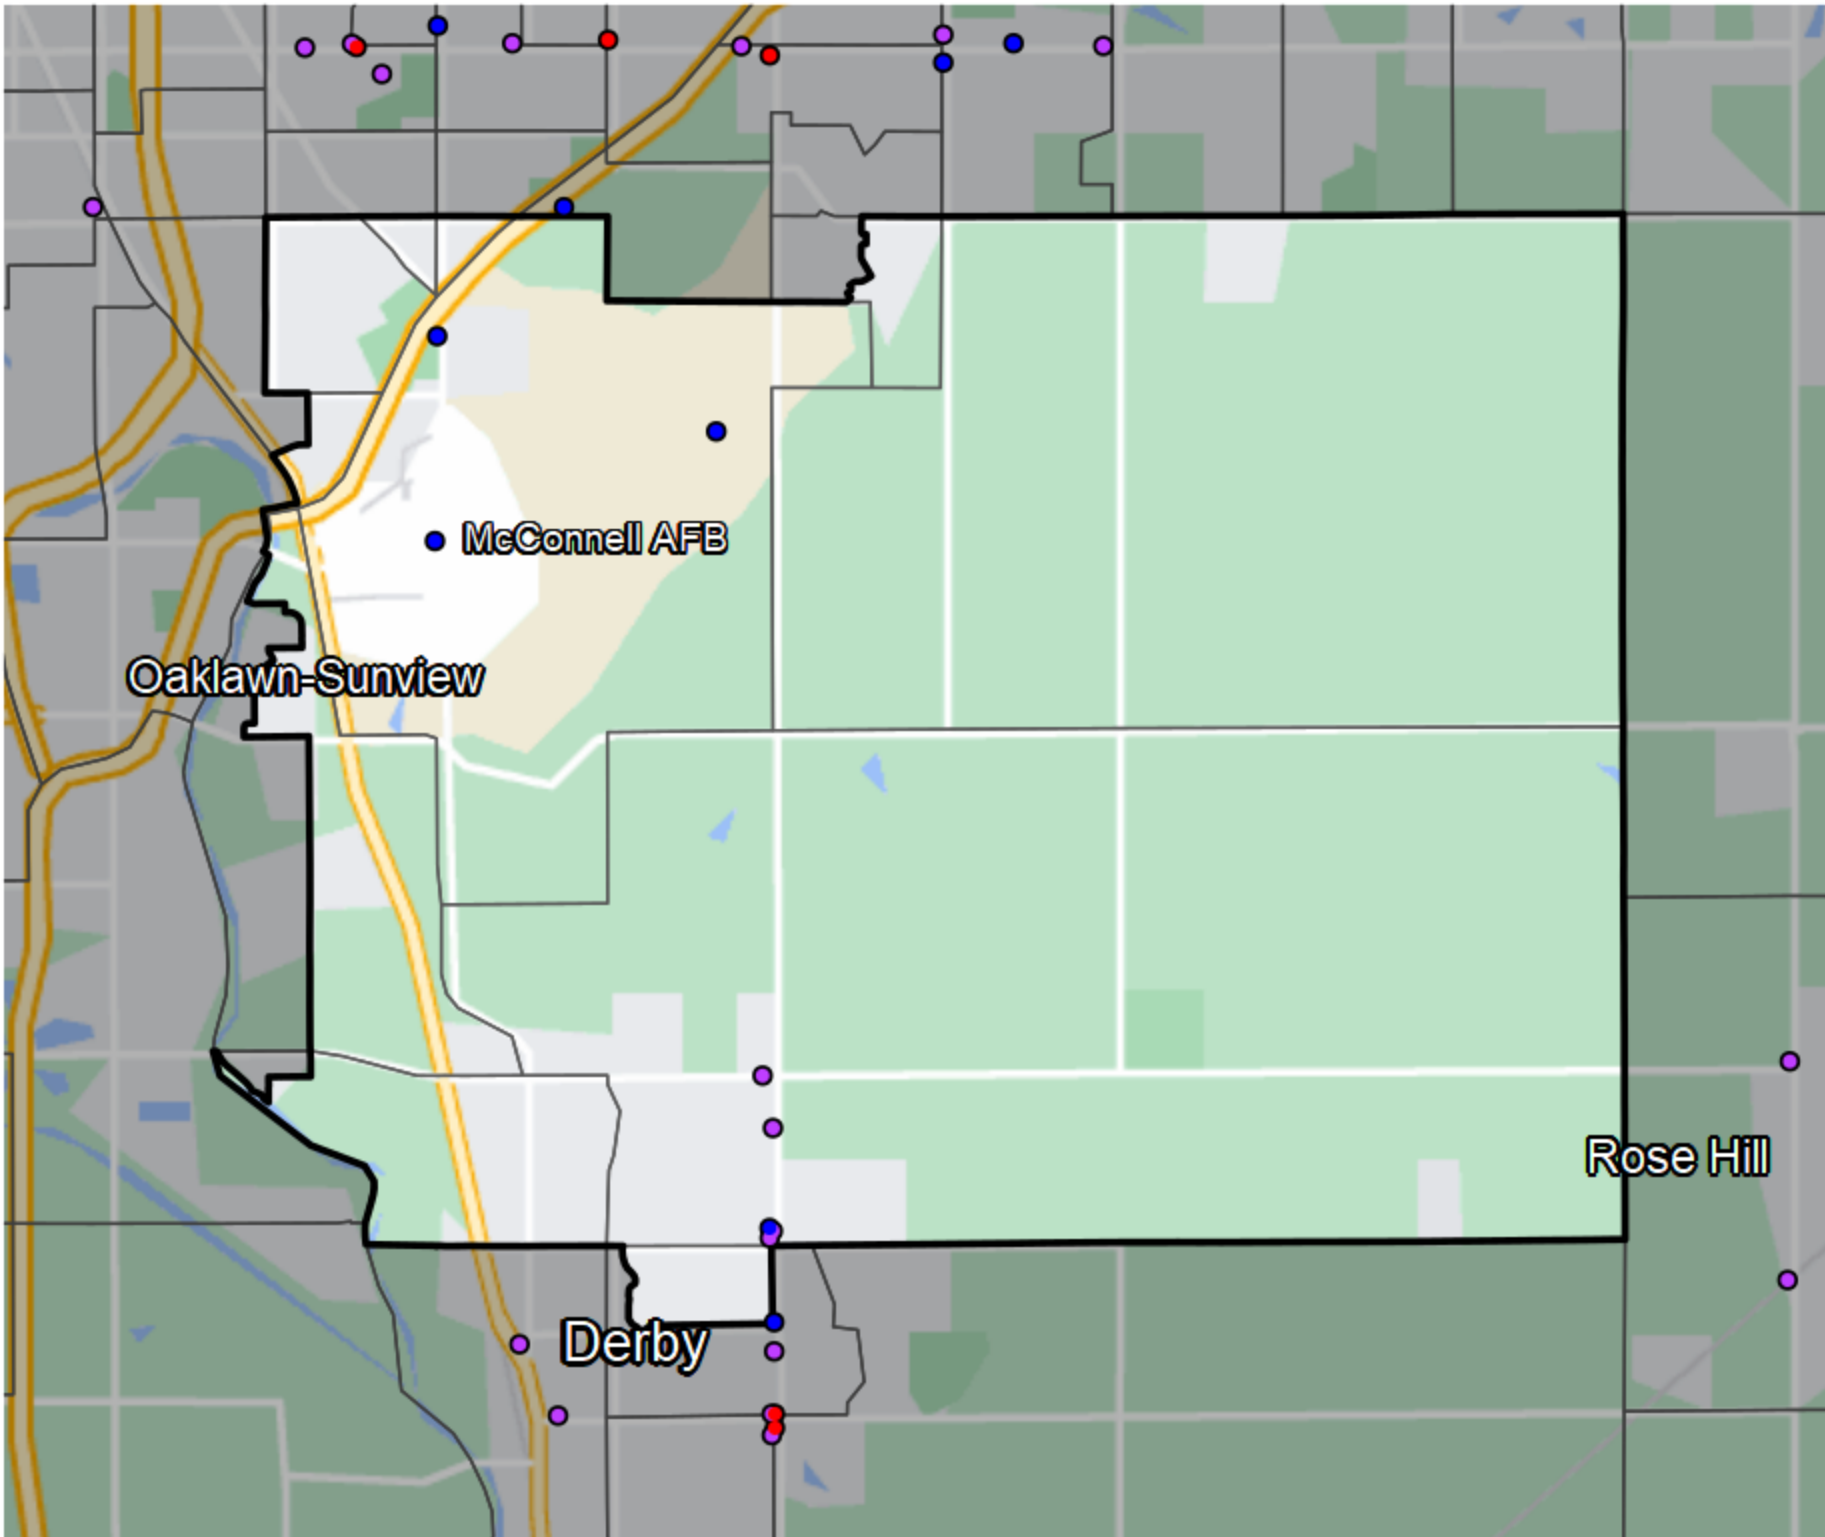

Kansas - State House District 81

Banking Desert
No Branches within 10 Miles of Population Center

Financial Institutions

- Bank: 4
- Bank, Out-of-State: 0
- Credit Union: 4
- Credit Union, Out-of-State: 0