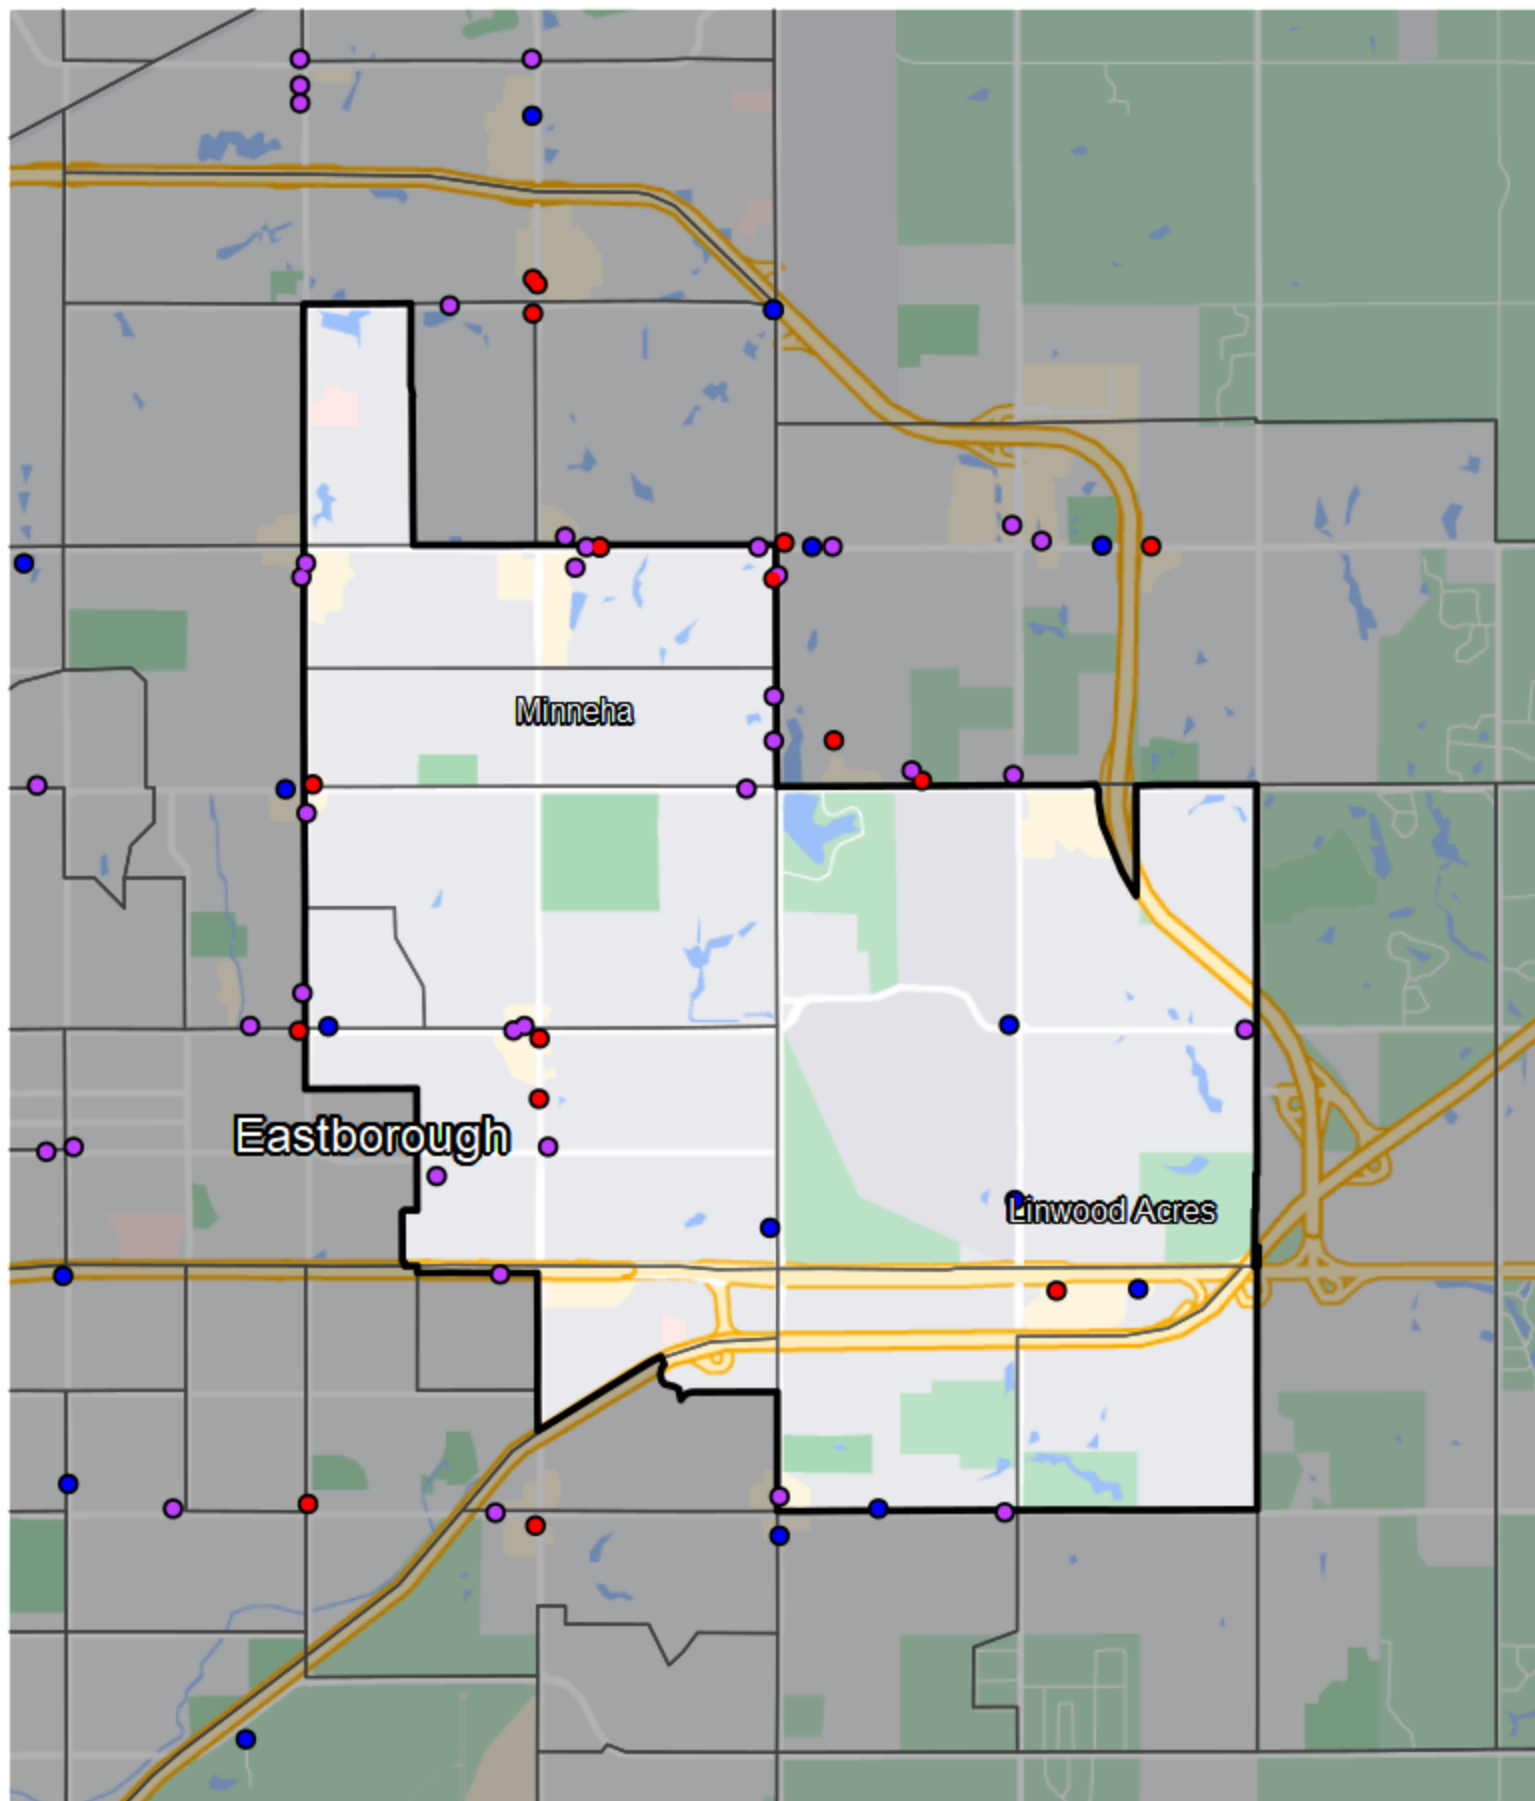

Kansas - State House District 87

Banking Desert

■ No Branches within 10 Miles of Population Center

Financial Institutions

- Bank: 14
- Bank, Out-of-State: 7
- Credit Union: 6
- Credit Union, Out-of-State: 0