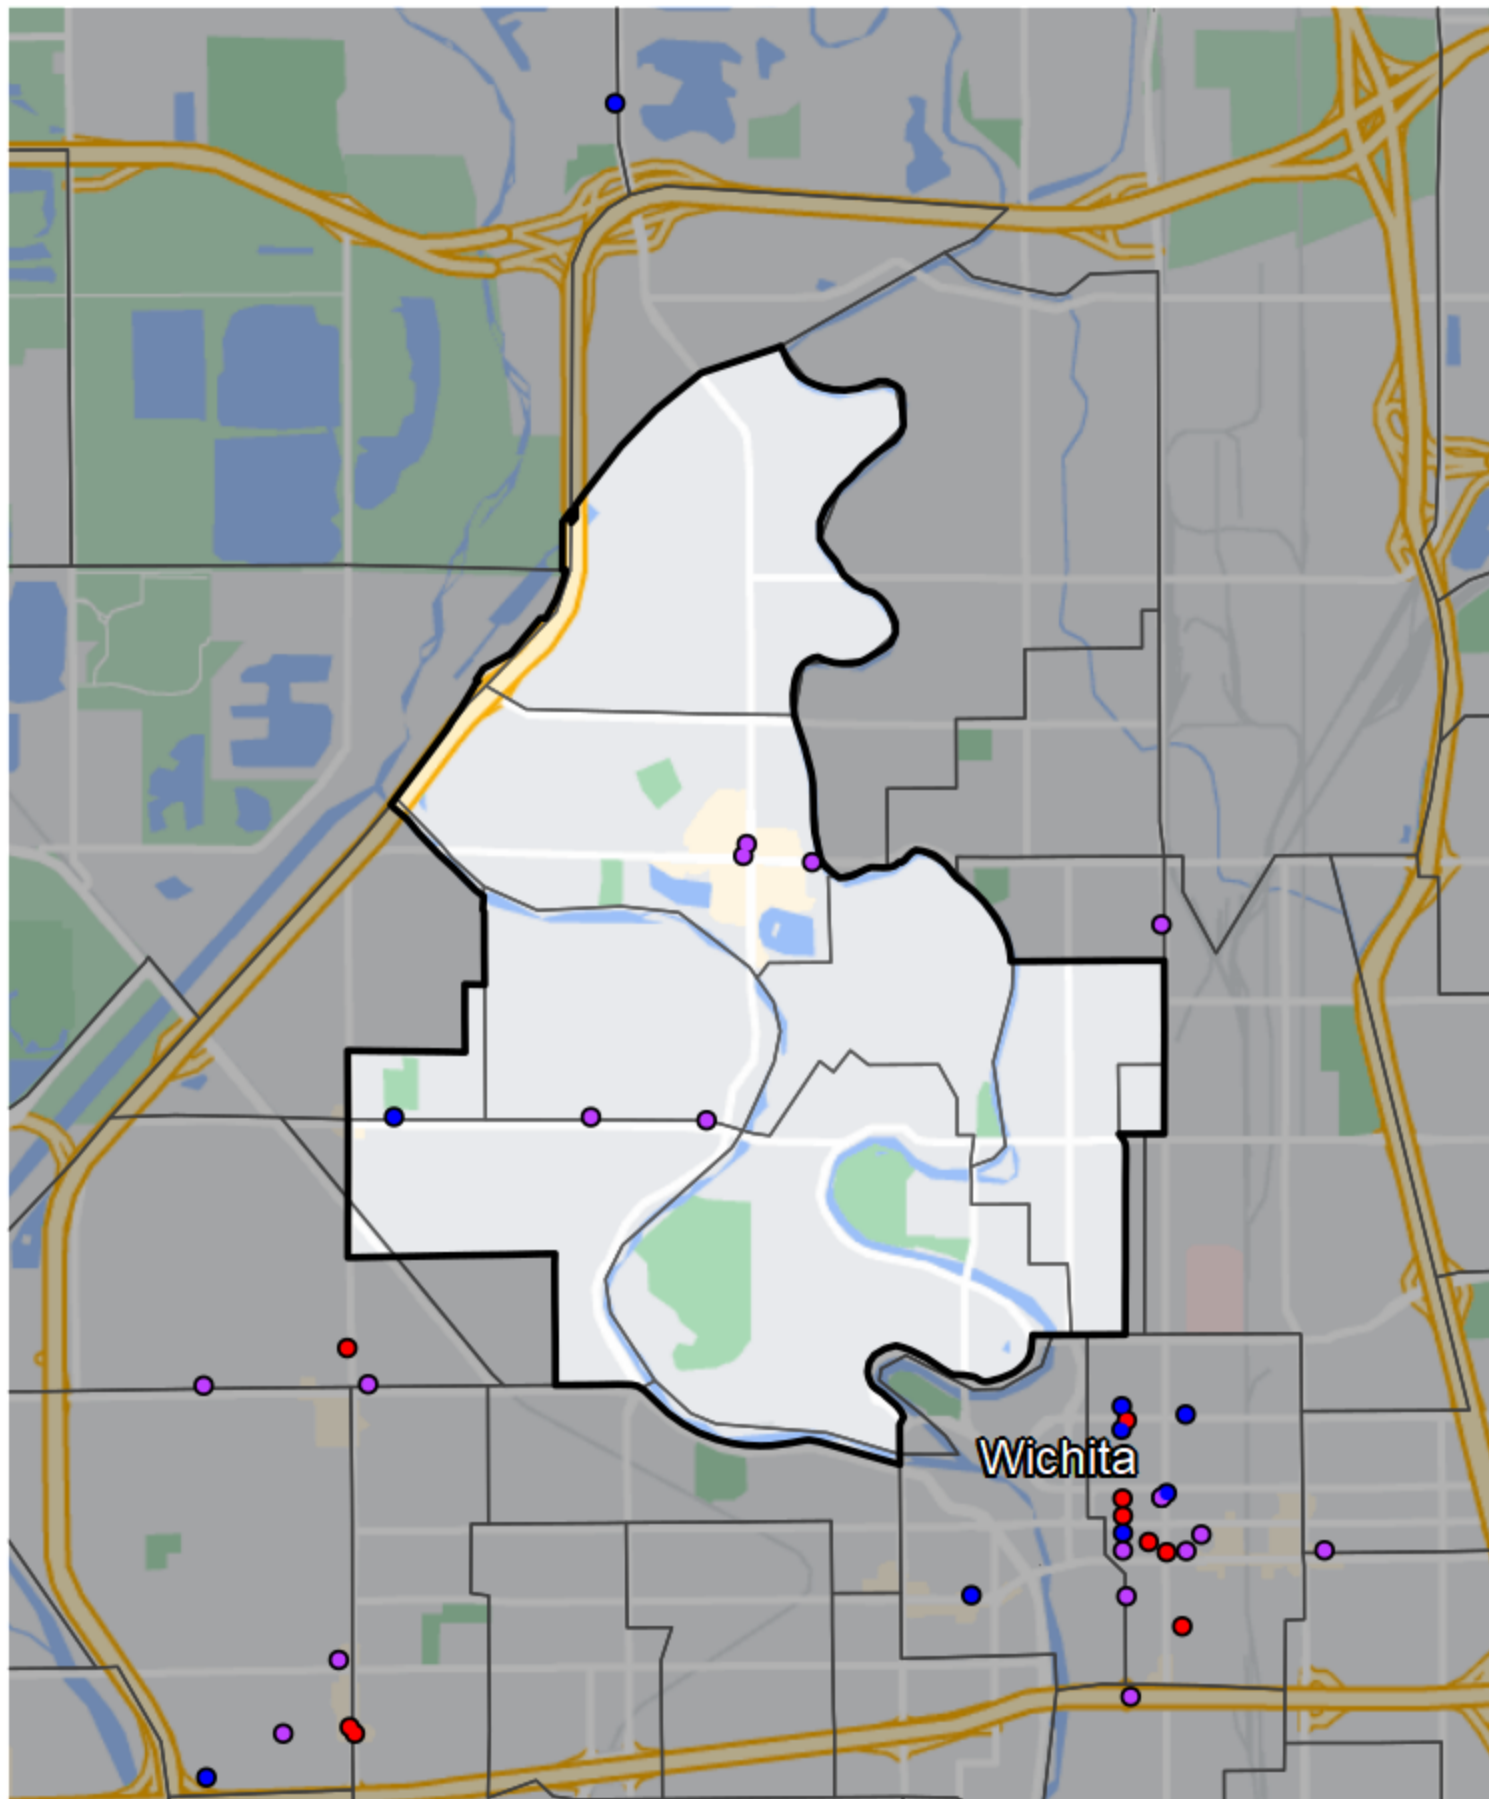

# Kansas - State House District 92

## Banking Desert

■ No Branches within 10 Miles of Population Center