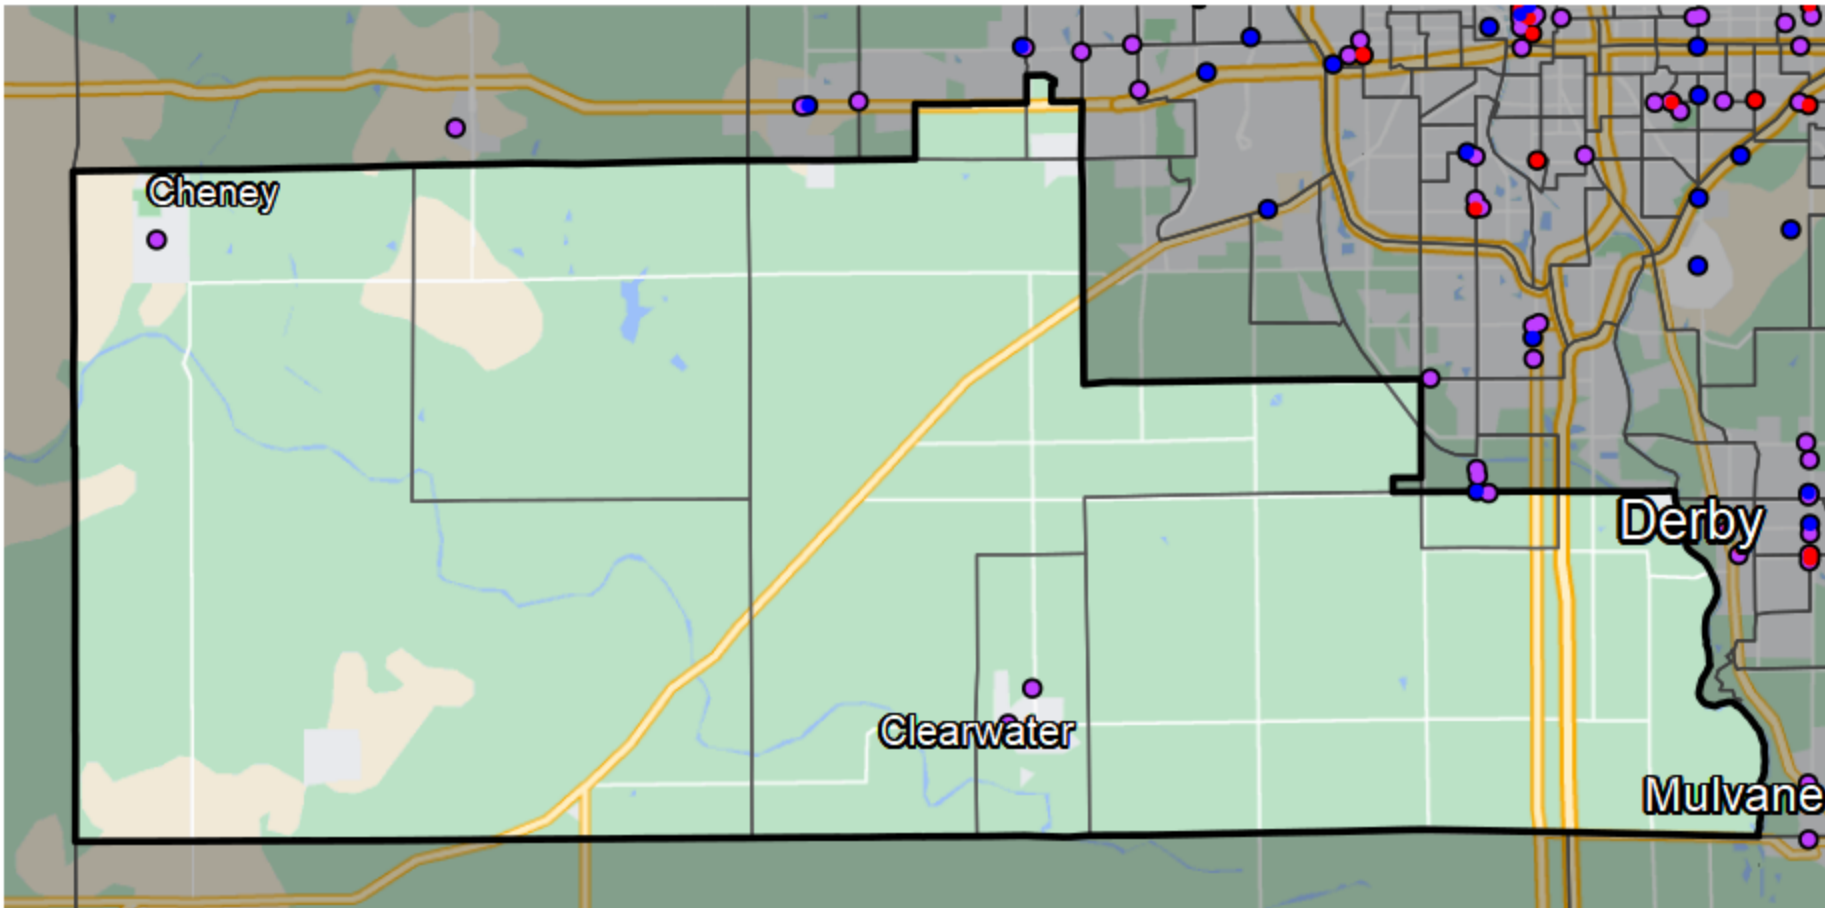

Kansas - State House District 93

Banking Desert
No Branches within 10 Miles of Population Center

Financial Institutions

- Bank: 4
- Bank, Out-of-State: 0
- Credit Union: 0
- Credit Union, Out-of-State: 0

Sources: NCUA, FDIC, UW-Madison Population Lab, CDFI, US Census, Google Maps, CUNA