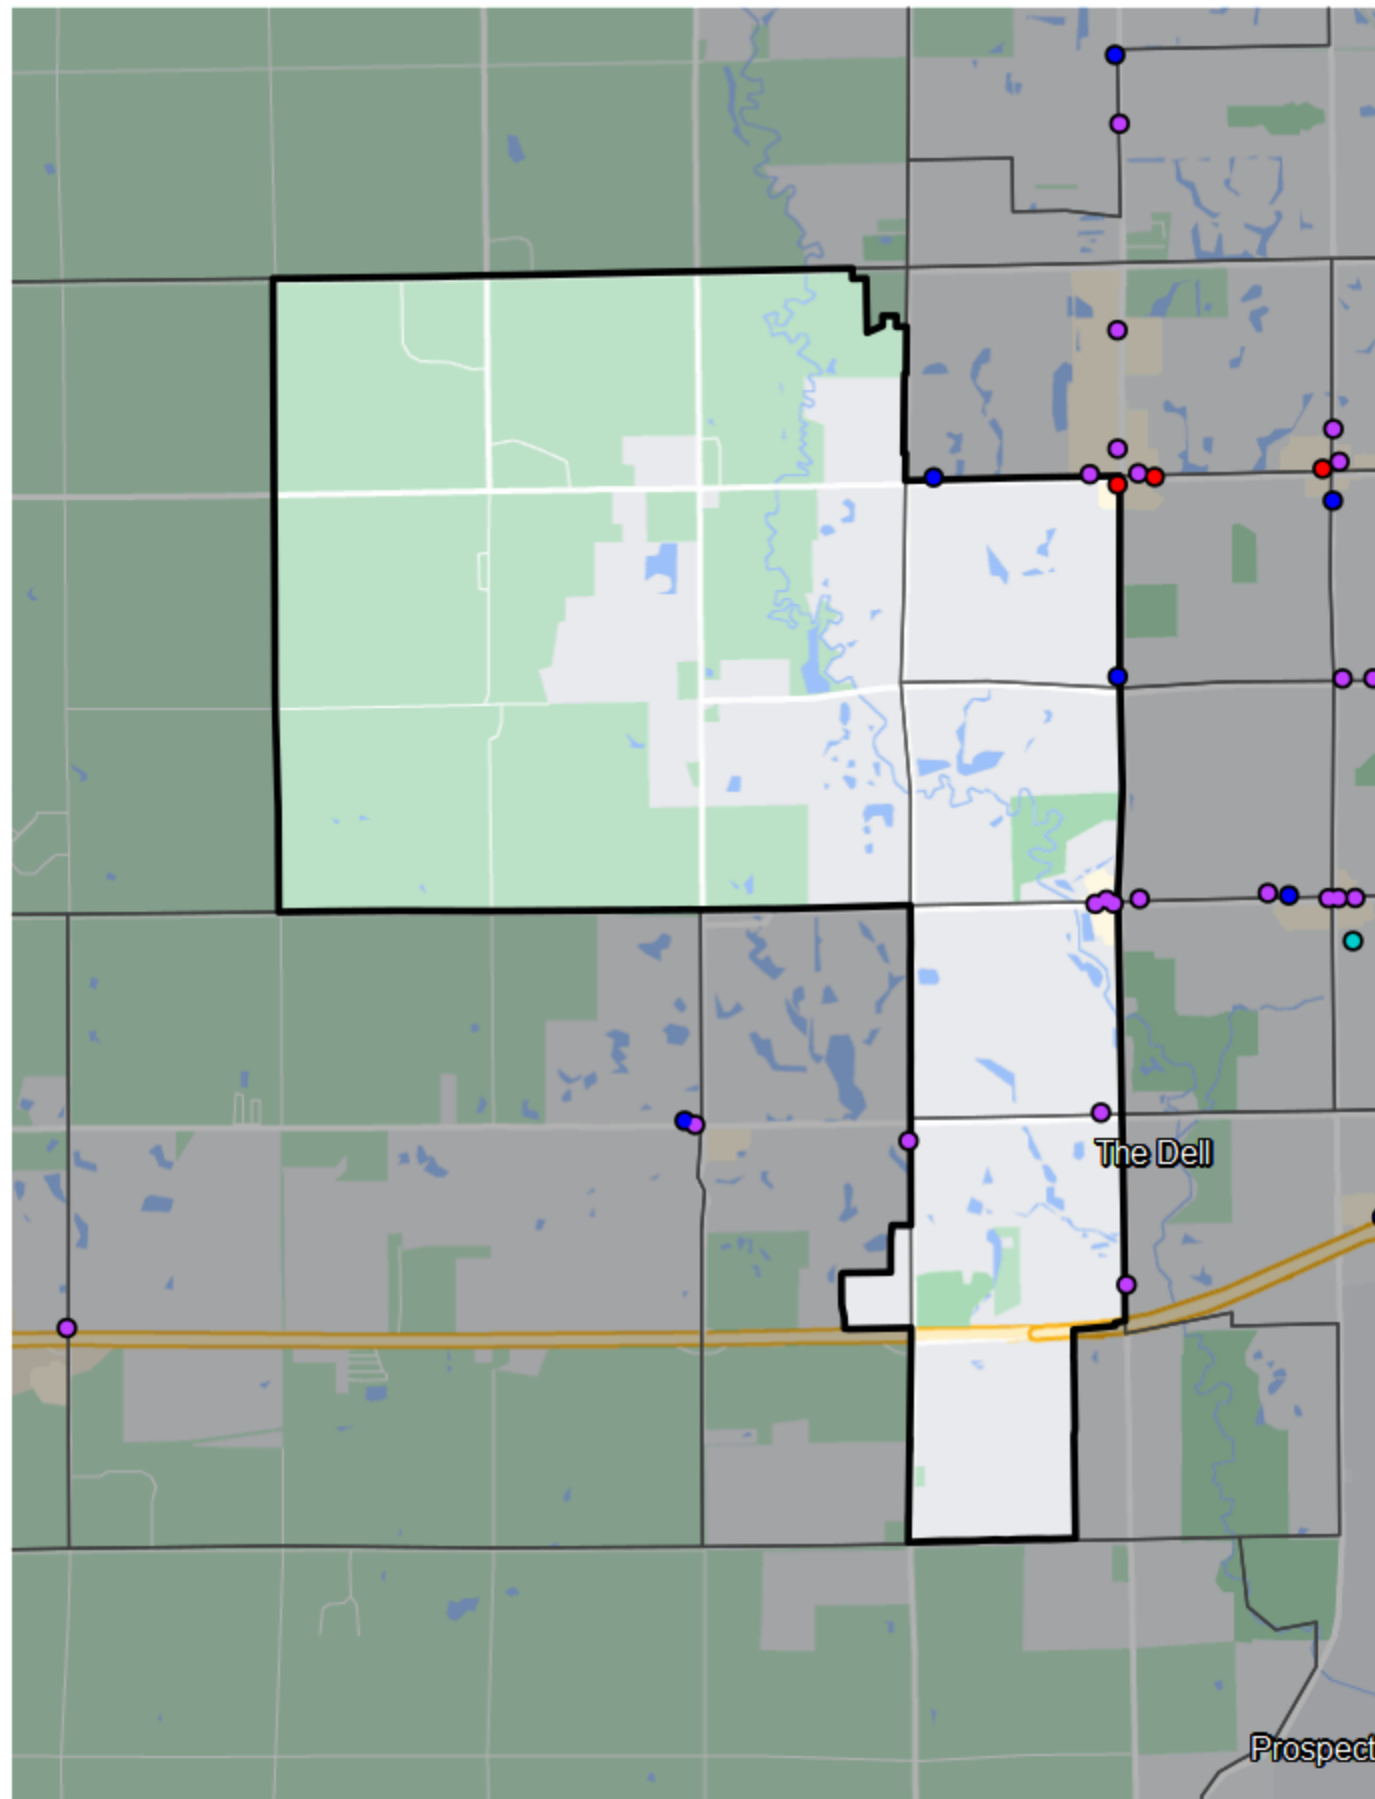

Kansas - State House District 94

Banking Desert
No Branches within 10 Miles of Population Center

Financial Institutions

- Bank: 4
- Bank, Out-of-State: 1
- Credit Union: 1
- Credit Union, Out-of-State: 0