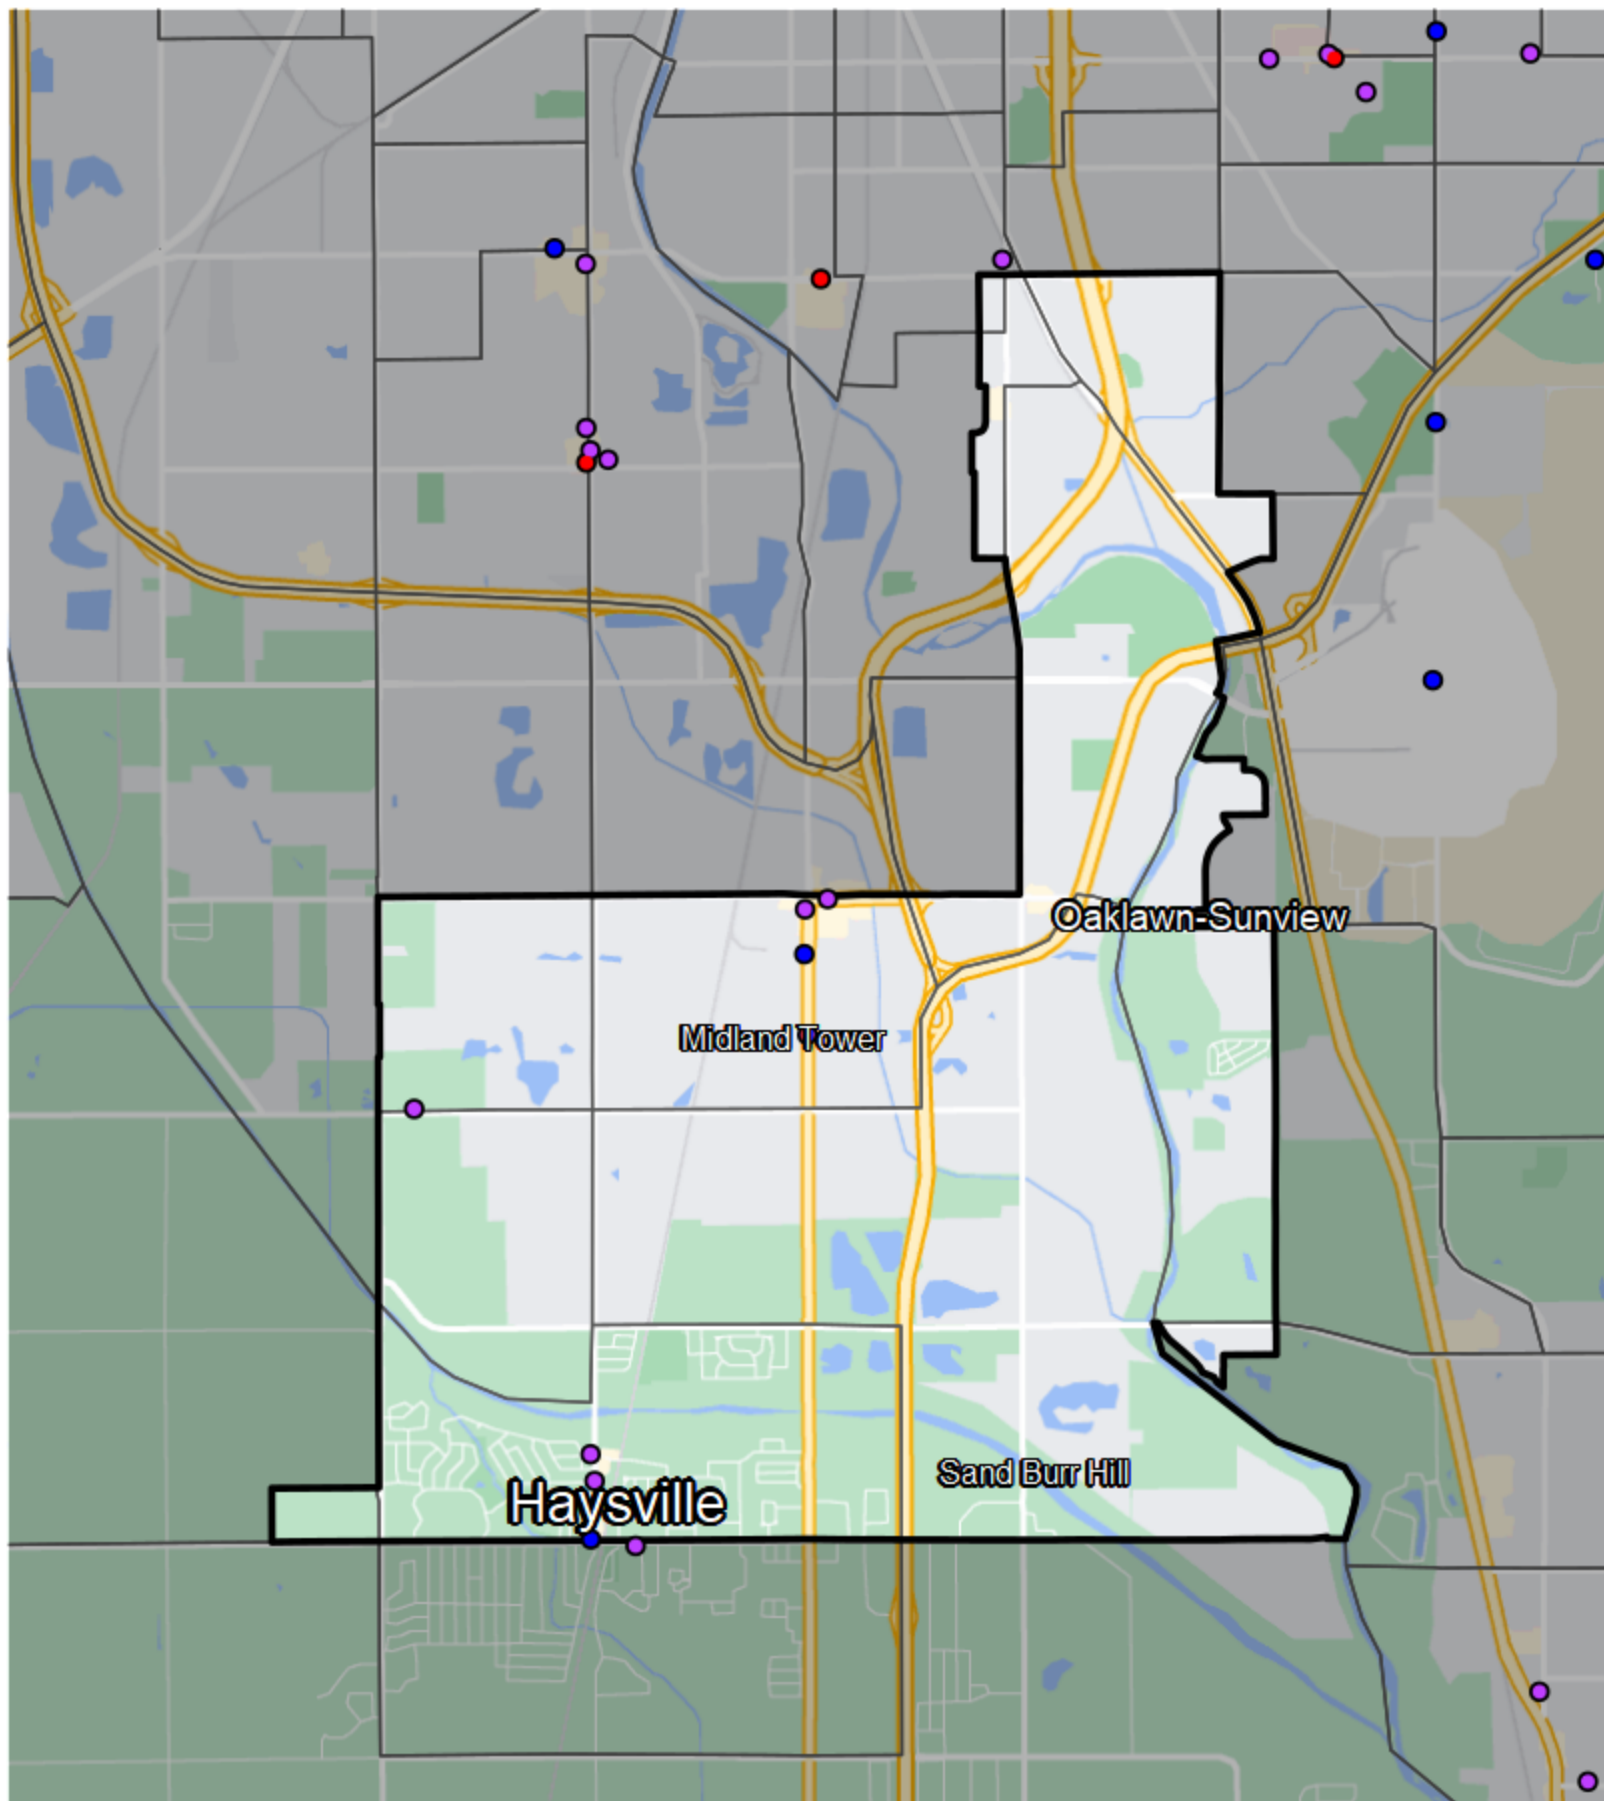

Kansas - State House District 98

Banking Desert

No Branches within 10 Miles of Population Center

Financial Institutions

- Bank: 6
- Bank, Out-of-State: 0
- Credit Union: 2
- Credit Union, Out-of-State: 0