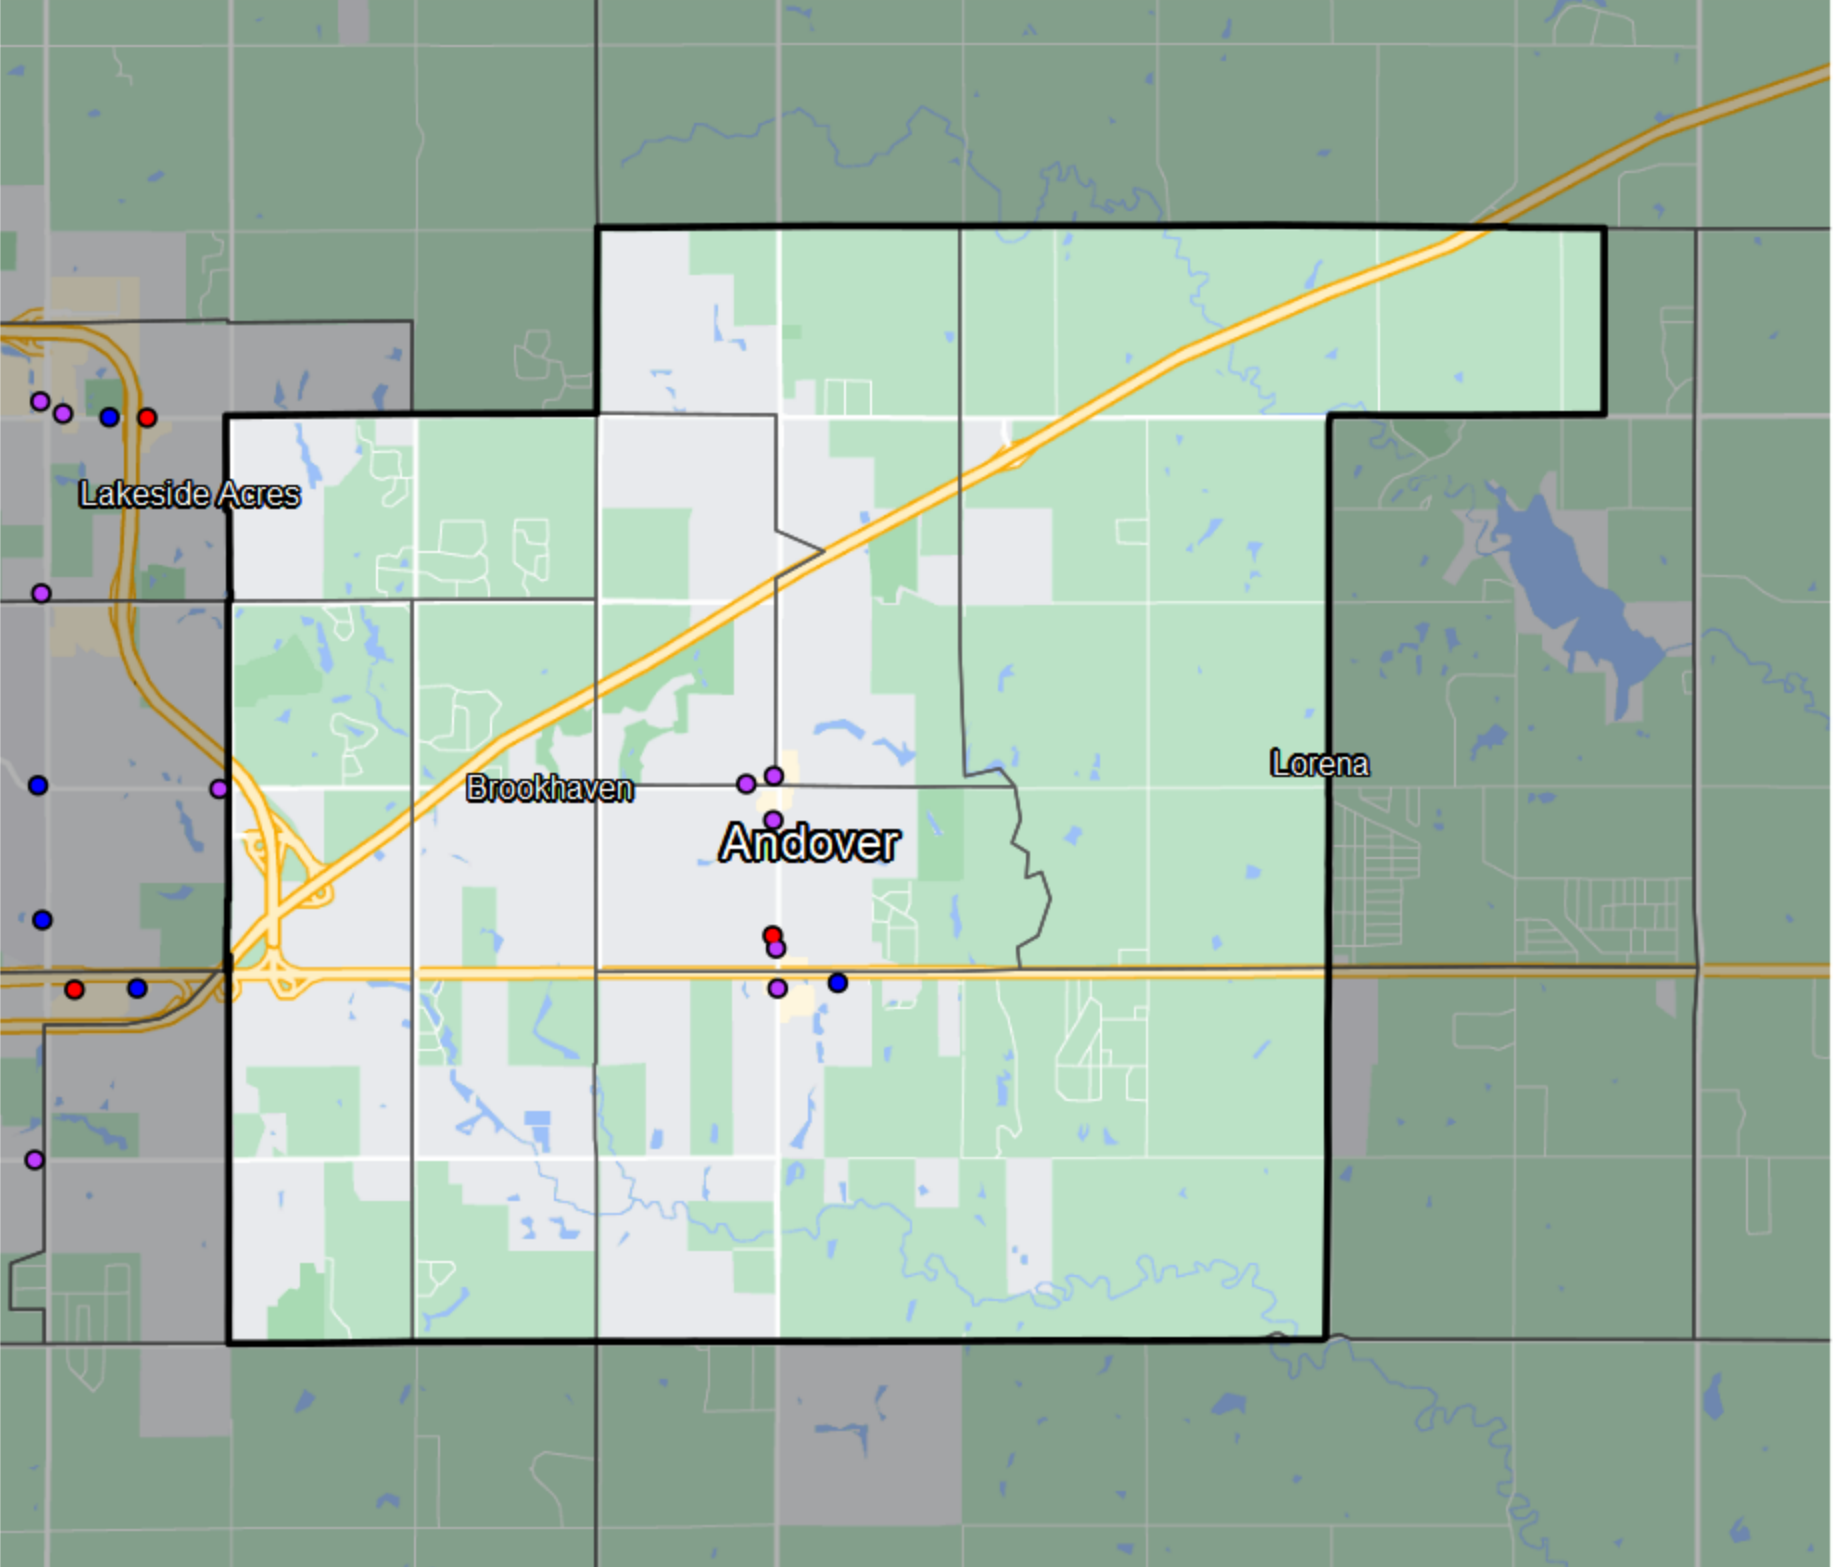

Kansas - State House District 99

- Banking Desert**
- No Branches within 10 Miles of Population Center
- Financial Institutions**
- Bank: 5
 - Bank, Out-of-State: 1
 - Credit Union: 1
 - Credit Union, Out-of-State: 0

Sources: NCUA, FDIC, UW-Madison Population Lab, CDFI, US Census, Google Maps, CUNA