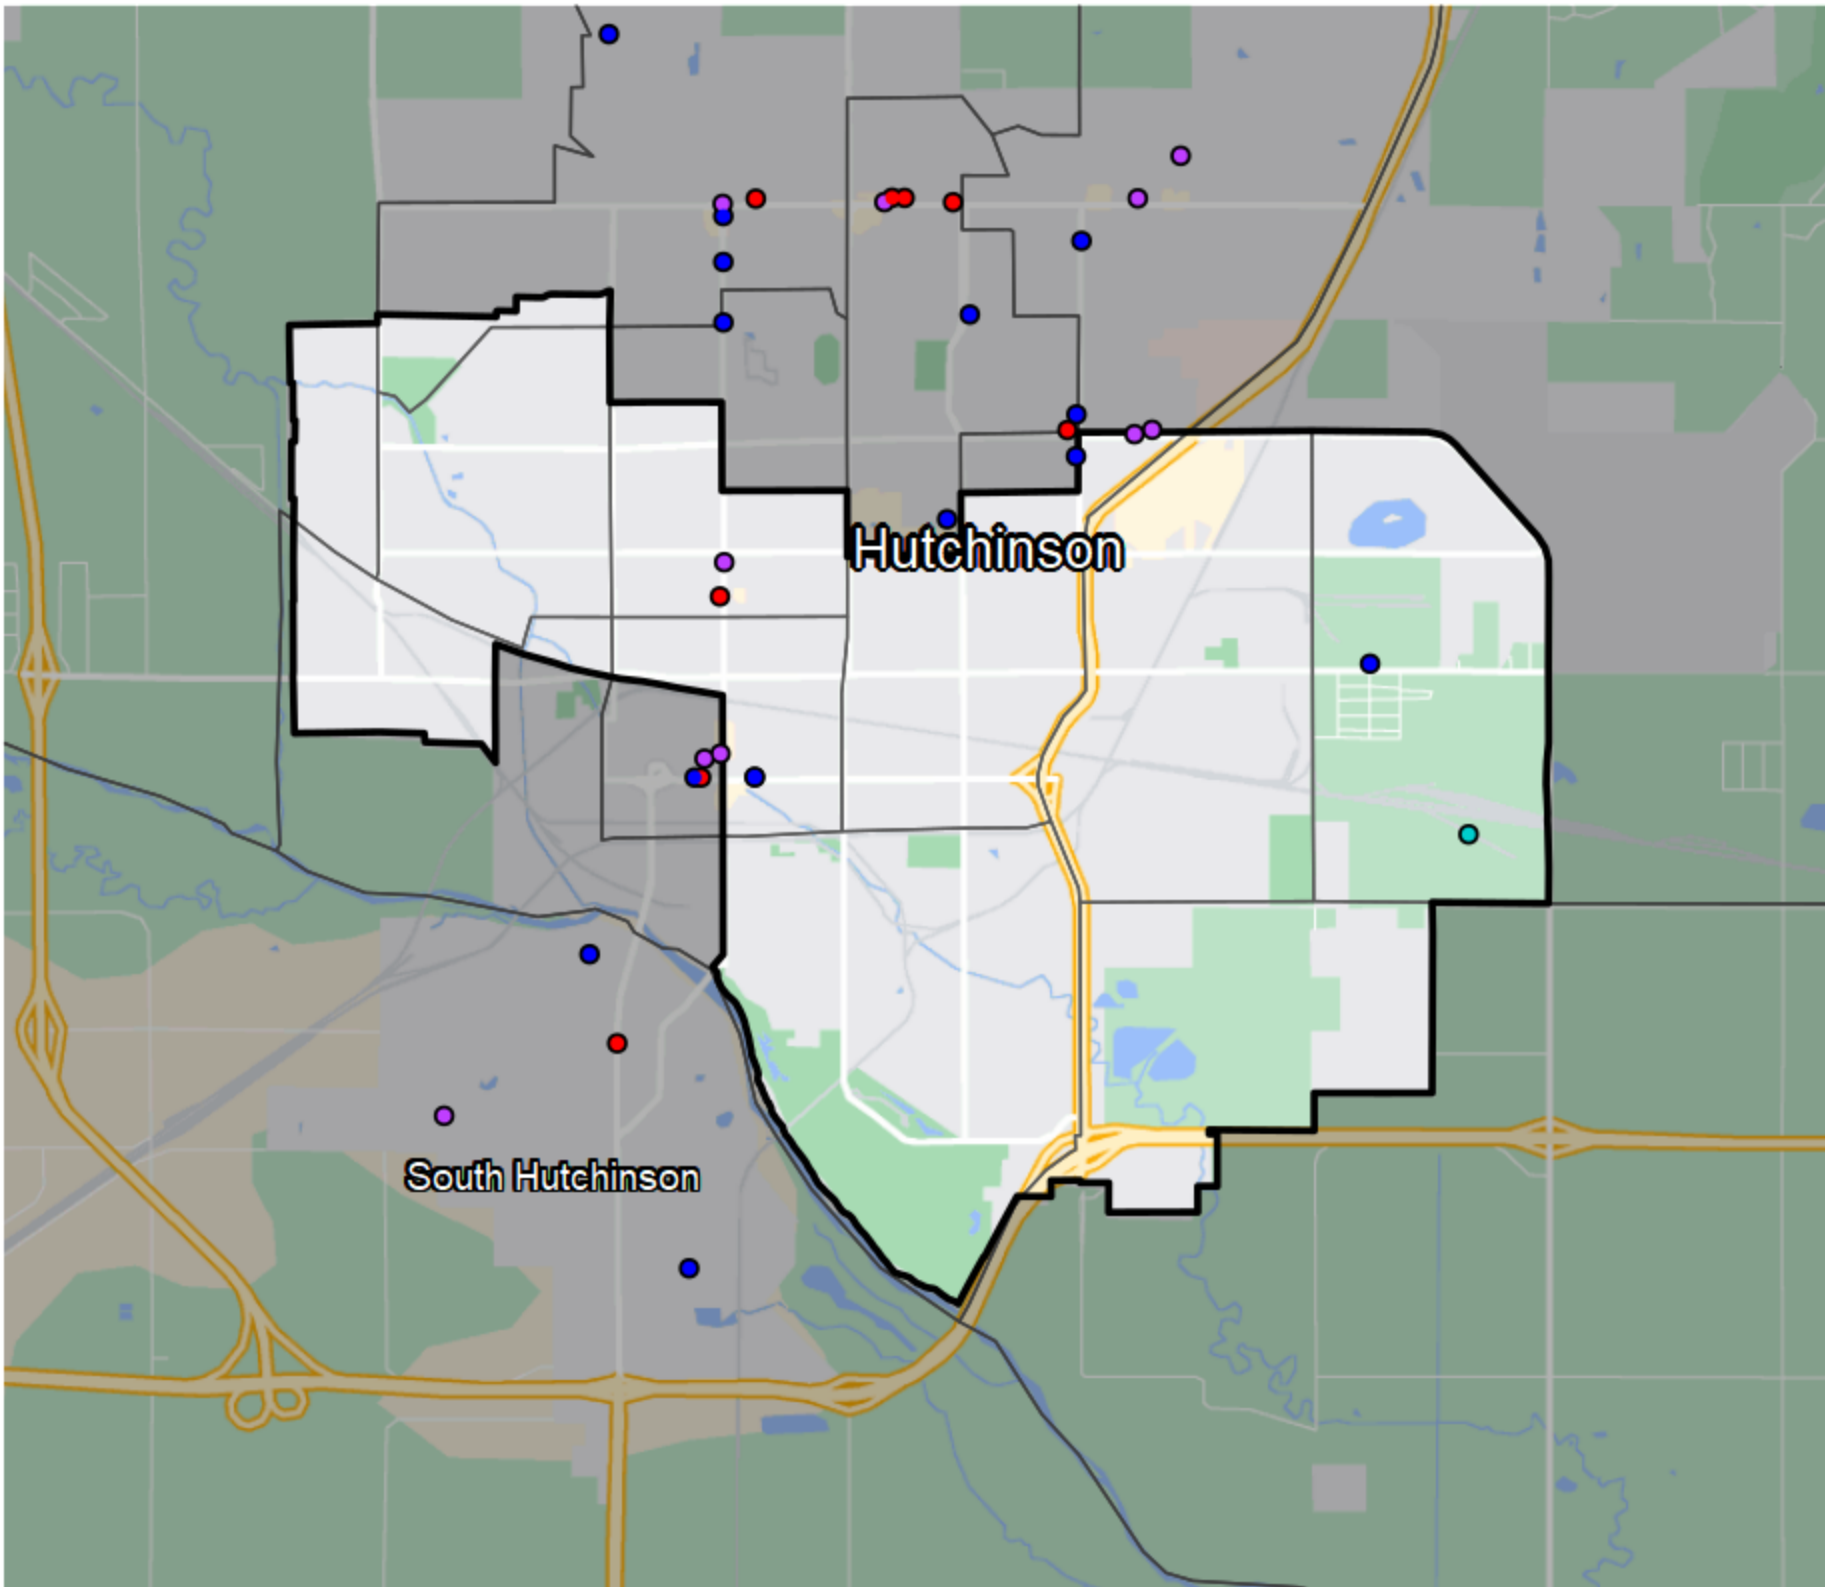

Kansas - State House District 102

Banking Desert

No Branches within 10 Miles of Population Center

Financial Institutions

- Bank: 2
- Bank, Out-of-State: 1
- Credit Union: 3
- Credit Union, Out-of-State: 1