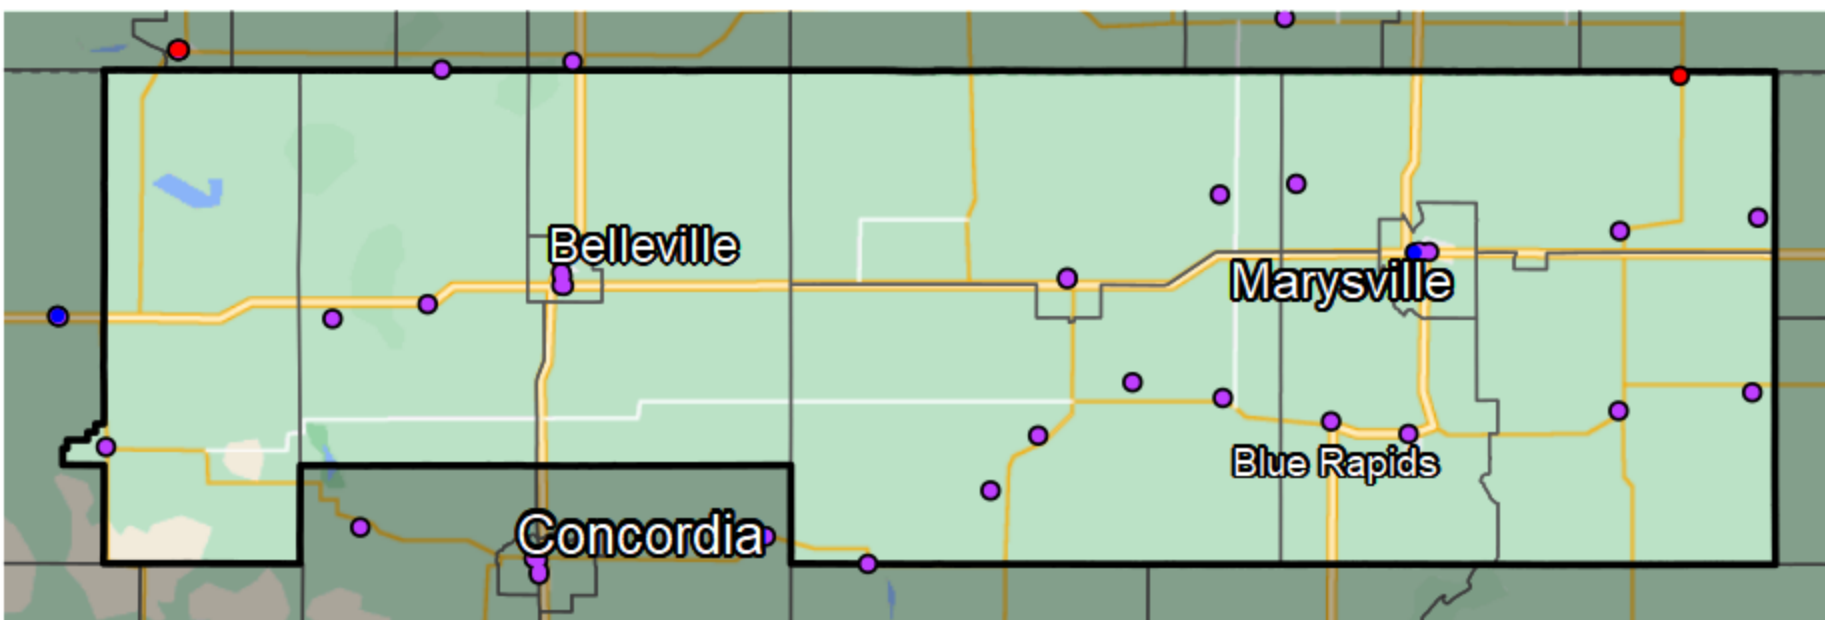

### Kansas - State House District 106

#### Banking Desert

No Branches within 10 Miles of Population Center