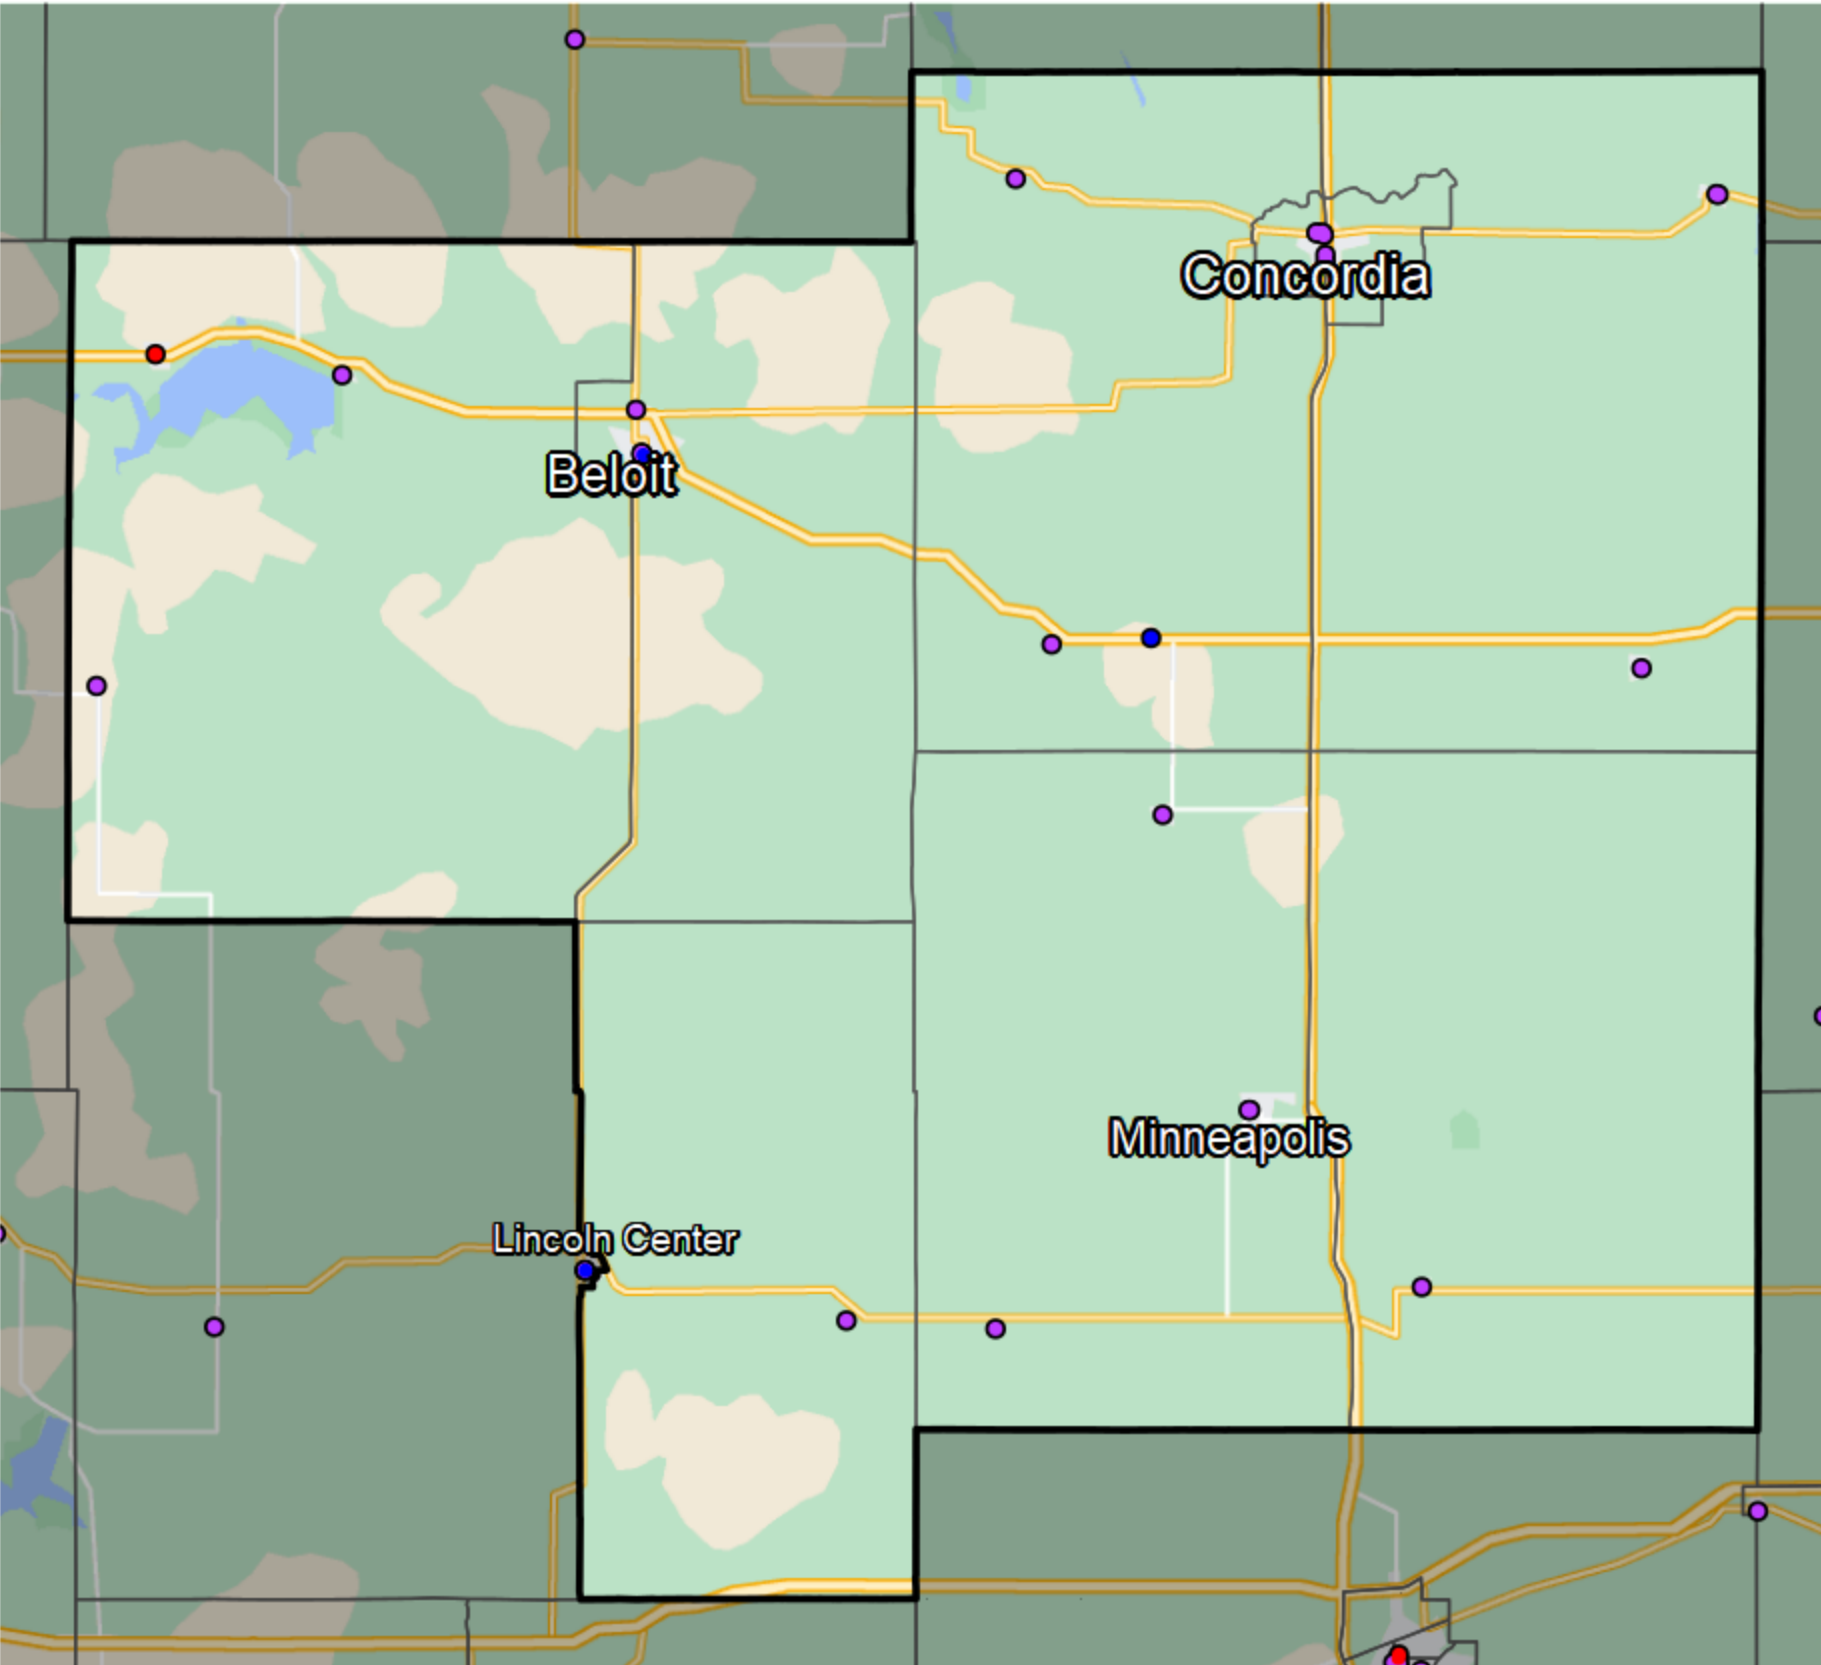

# Kansas - State House District 107

- Banking Desert**
- No Branches within 10 Miles of Population Center
- Financial Institutions**
- Bank: 23
  - Bank, Out-of-State: 1
  - Credit Union: 2
  - Credit Union, Out-of-State: 0

Sources: NCUA, FDIC, UW-Madison Population Lab, CDFI, US Census, Google Maps, CUNA