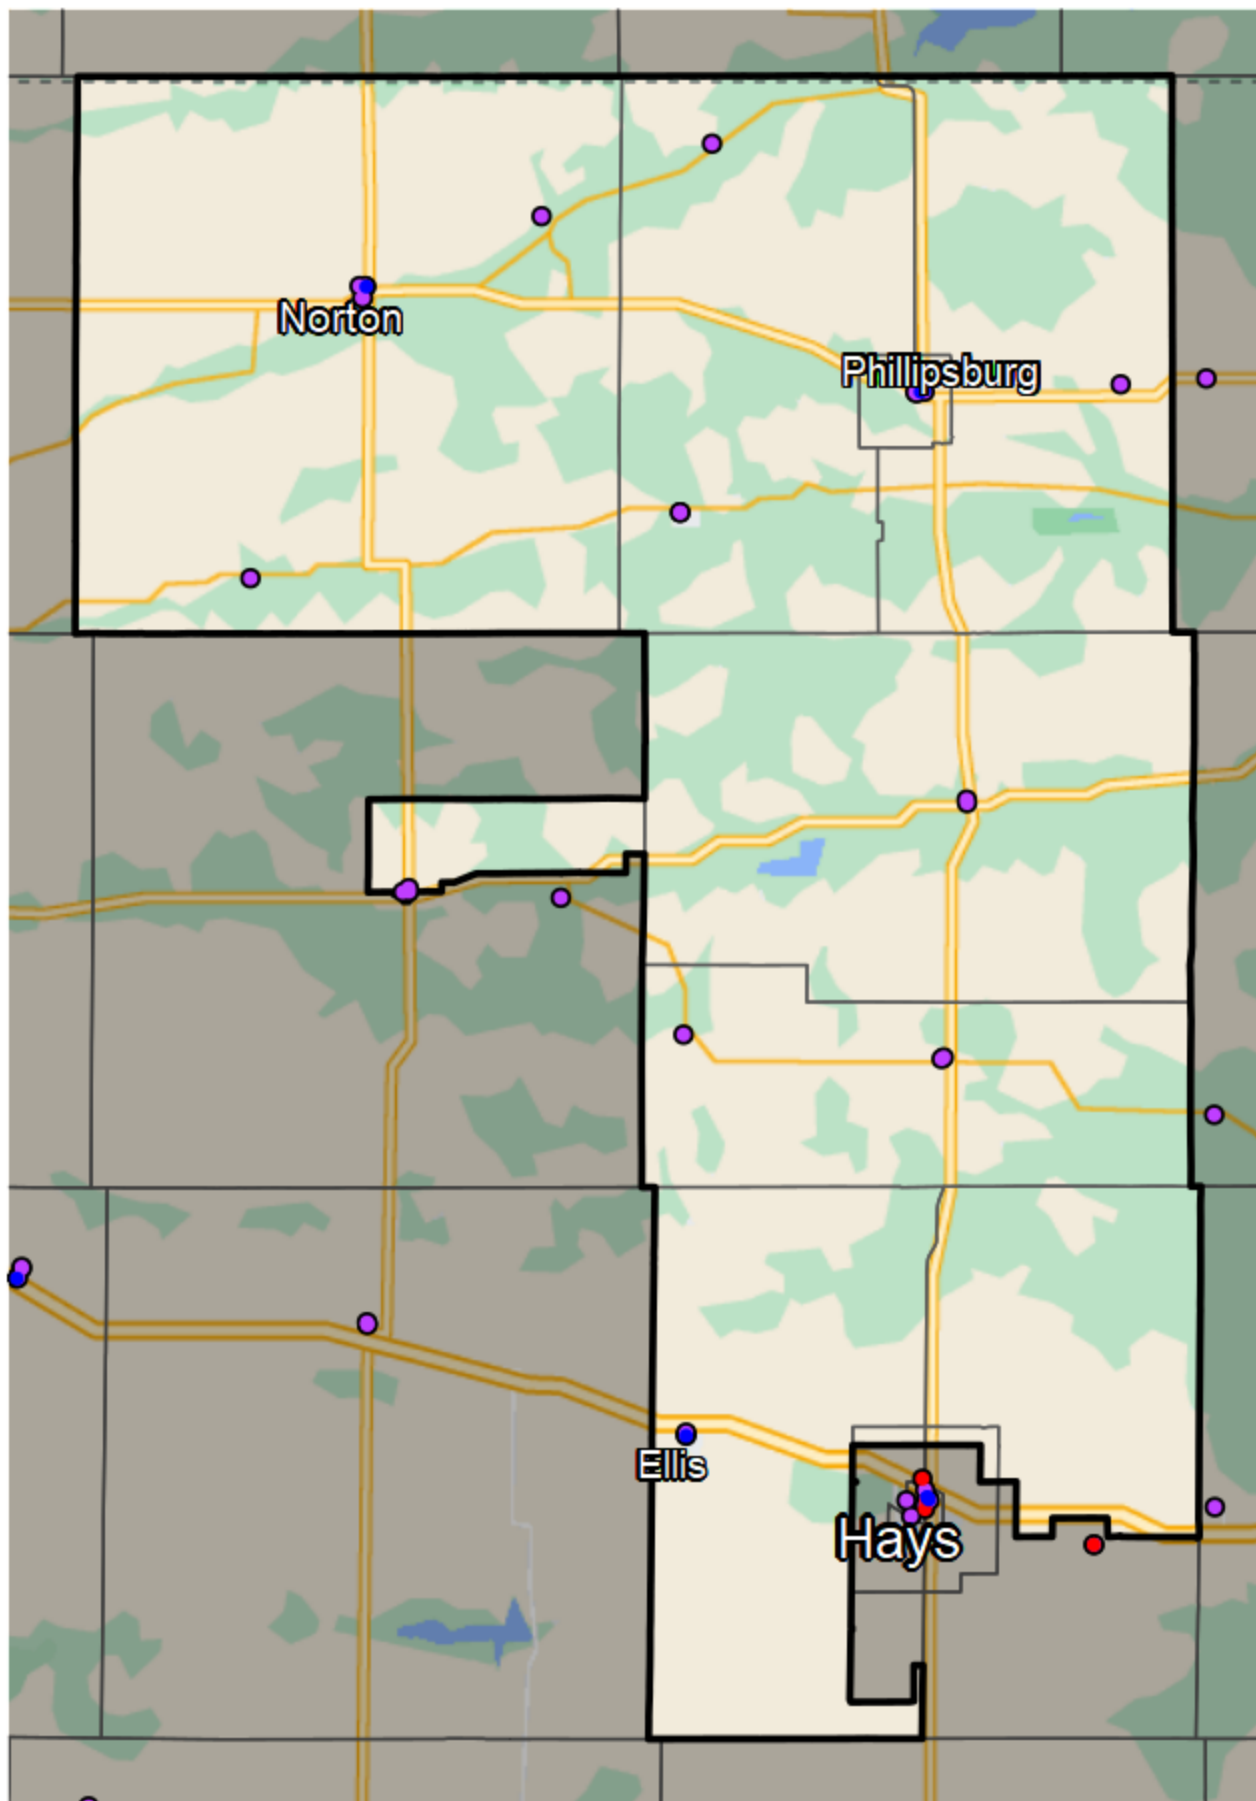

Kansas - State House District 110

Banking Desert

No Branches within 10 Miles of Population Center

Financial Institutions

- Bank: 24
- Bank, Out-of-State: 0
- Credit Union: 3
- Credit Union, Out-of-State: 0