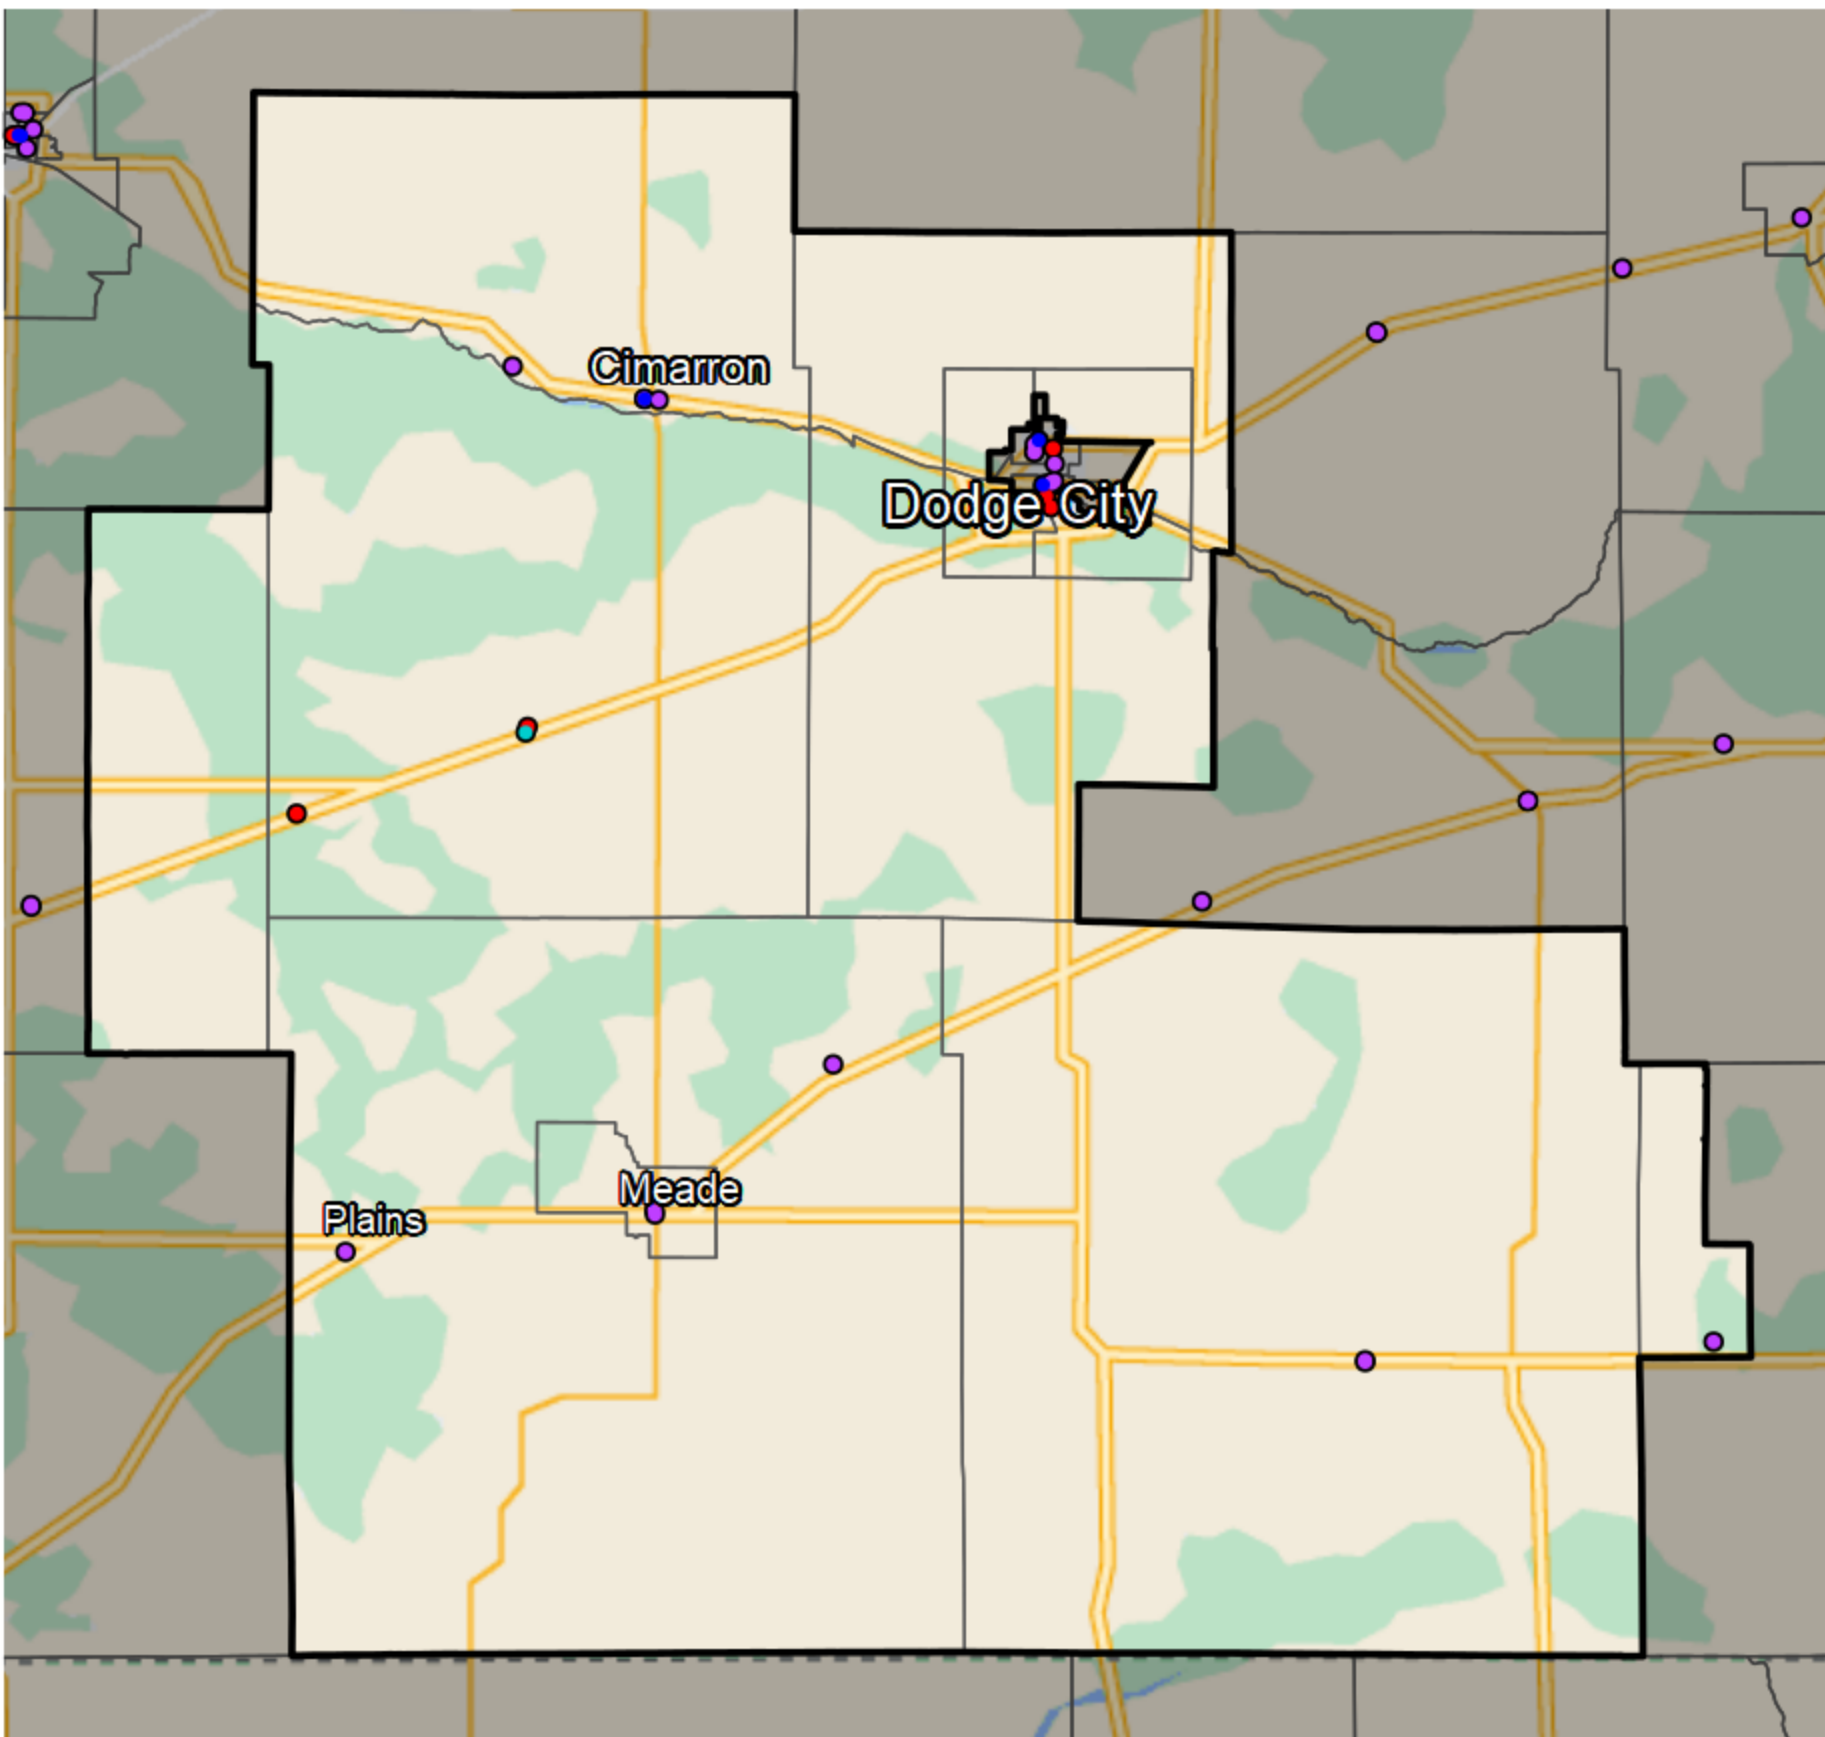

Kansas - State House District 115

Banking Desert

No Branches within 10 Miles of Population Center

Financial Institutions

- Bank: 10
- Bank, Out-of-State: 4
- Credit Union: 1
- Credit Union, Out-of-State: 1