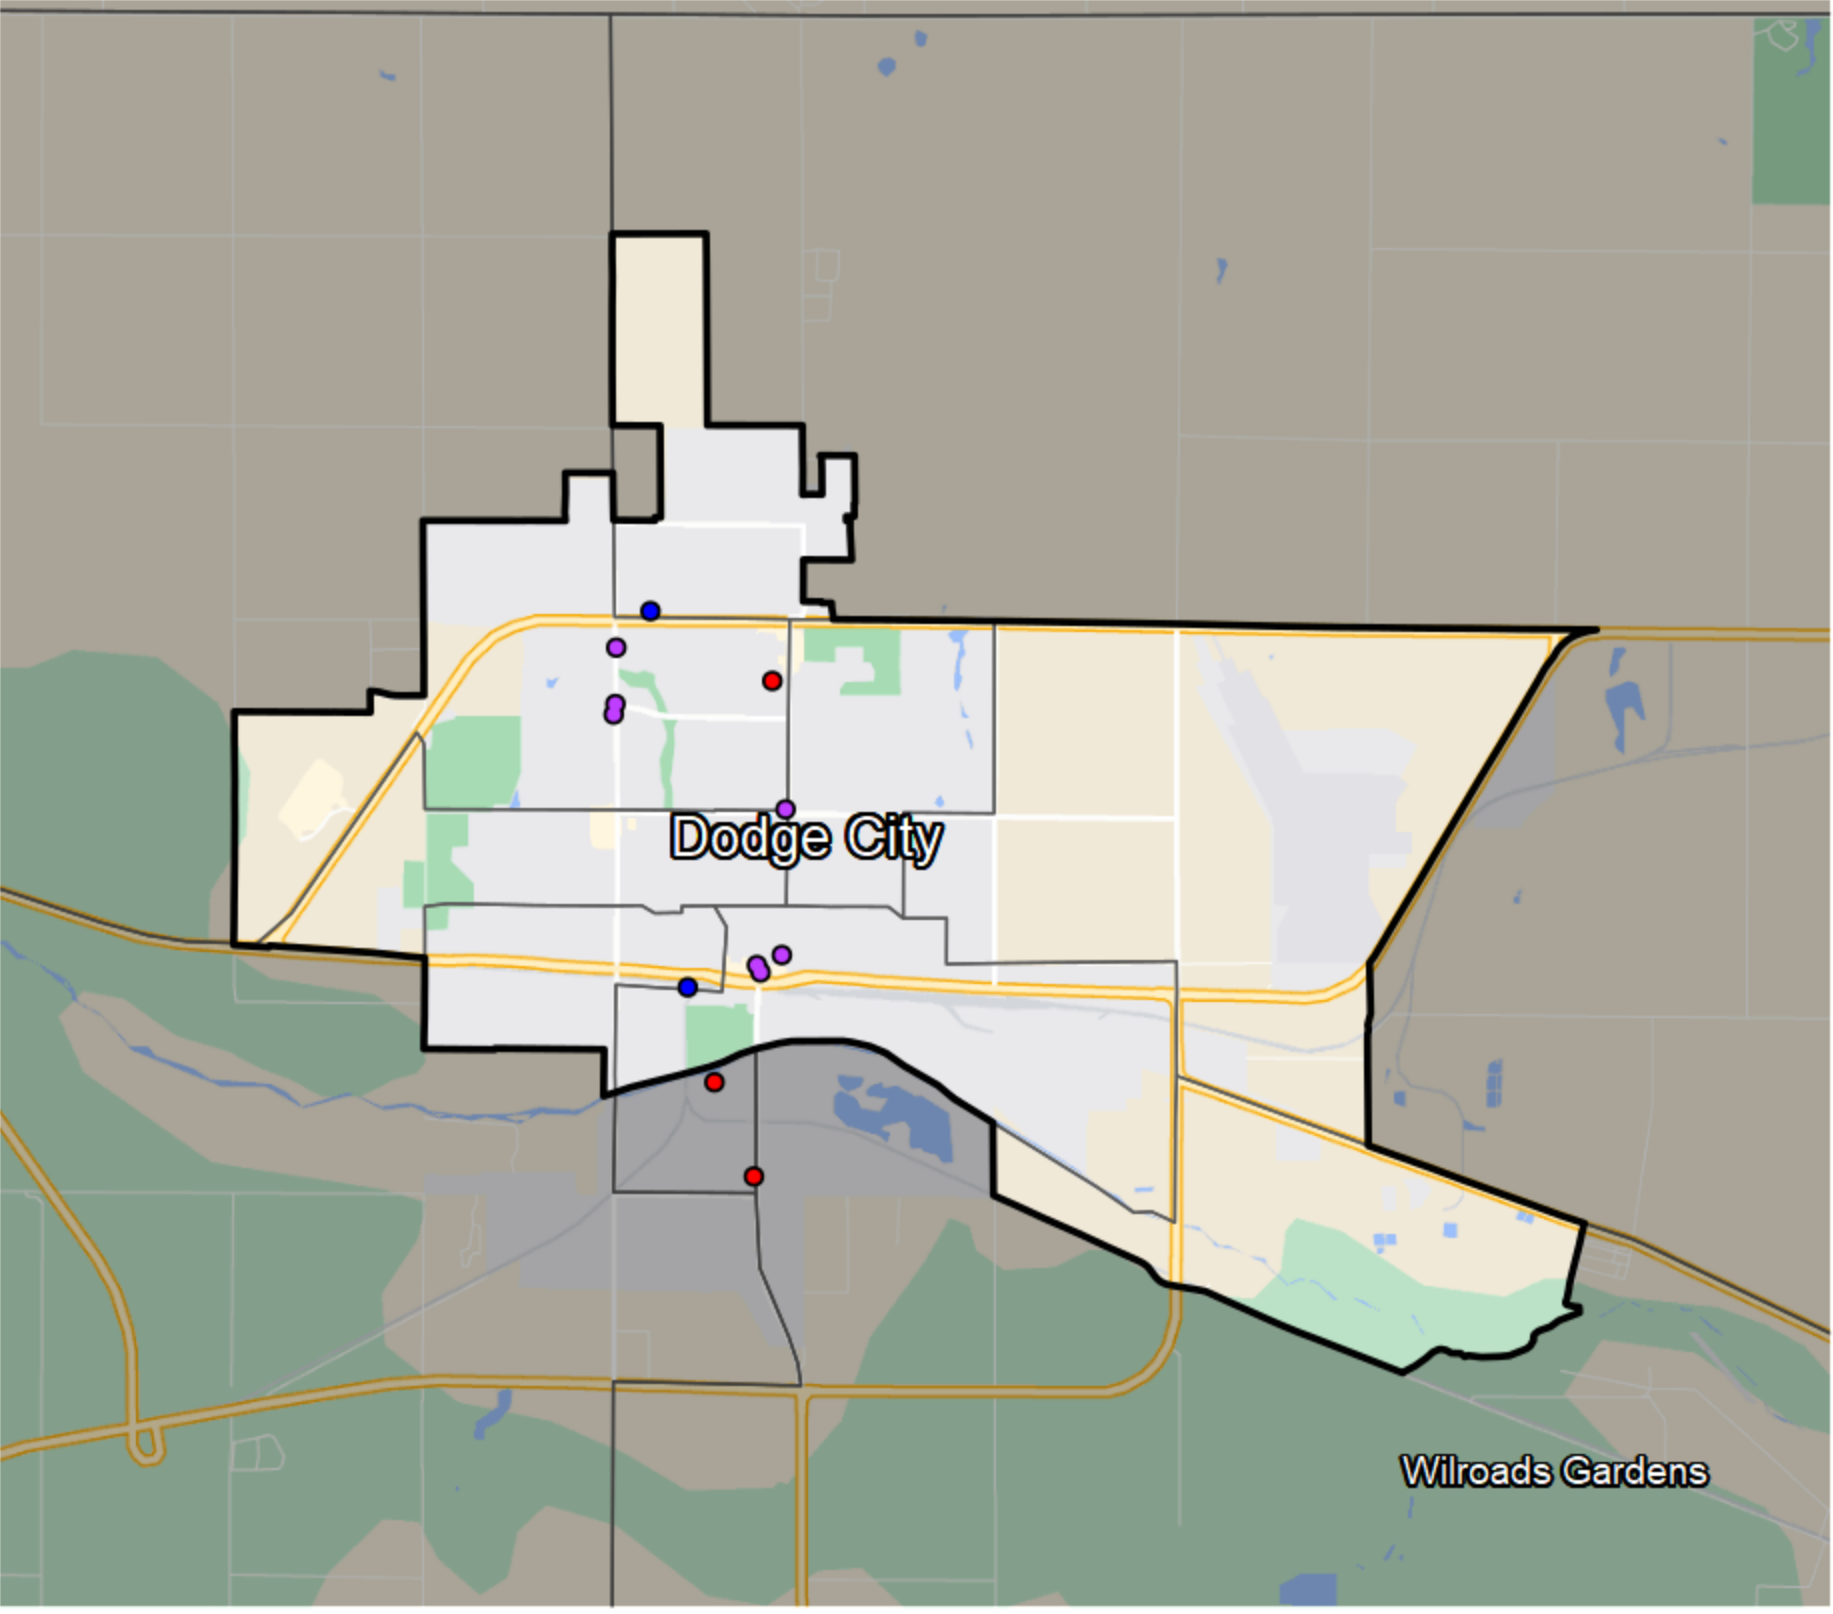

Kansas - State House District 119

- Banking Desert**
- No Branches within 10 Miles of Population Center
- Financial Institutions**
- Bank: 7
 - Bank, Out-of-State: 1
 - Credit Union: 2
 - Credit Union, Out-of-State: 0

Dodge City

Wilroads Gardens

Sources: NCUA, FDIC, UW-Madison Population Lab, CDFI, US Census, Google Maps, CUNA