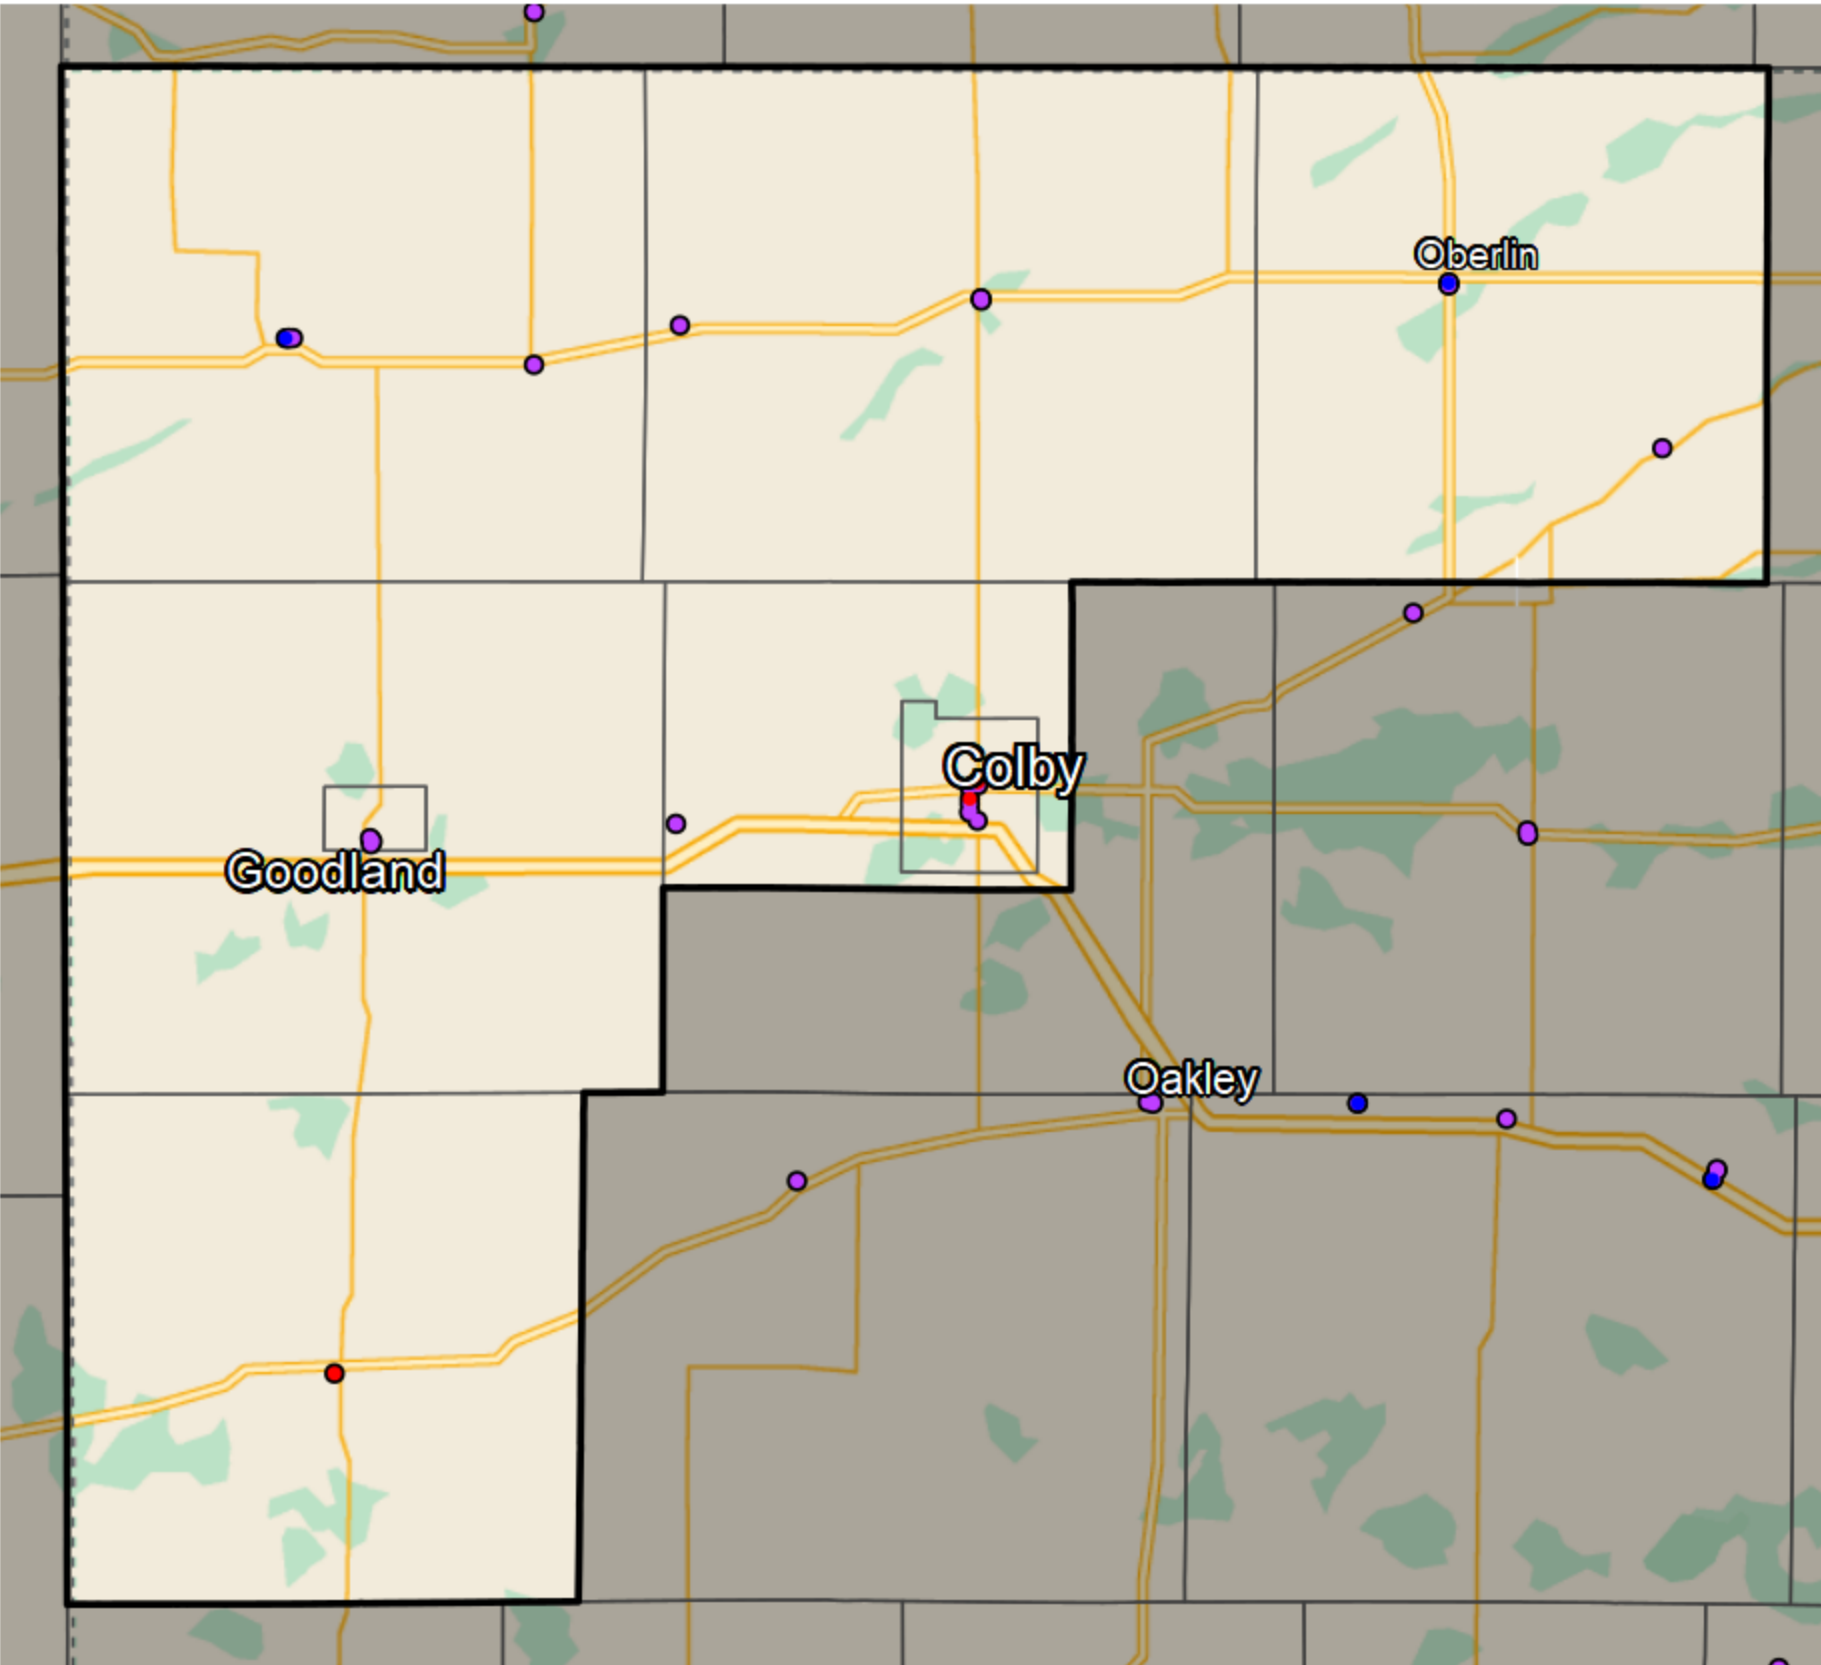

Kansas - State House District 120

Banking Desert
No Branches within 10 Miles of Population Center

Financial Institutions

- Bank: 24
- Bank, Out-of-State: 3
- Credit Union: 2
- Credit Union, Out-of-State: 0

Sources: NCUA, FDIC, UW-Madison Population Lab, CDFI, US Census, Google Maps, CUNA