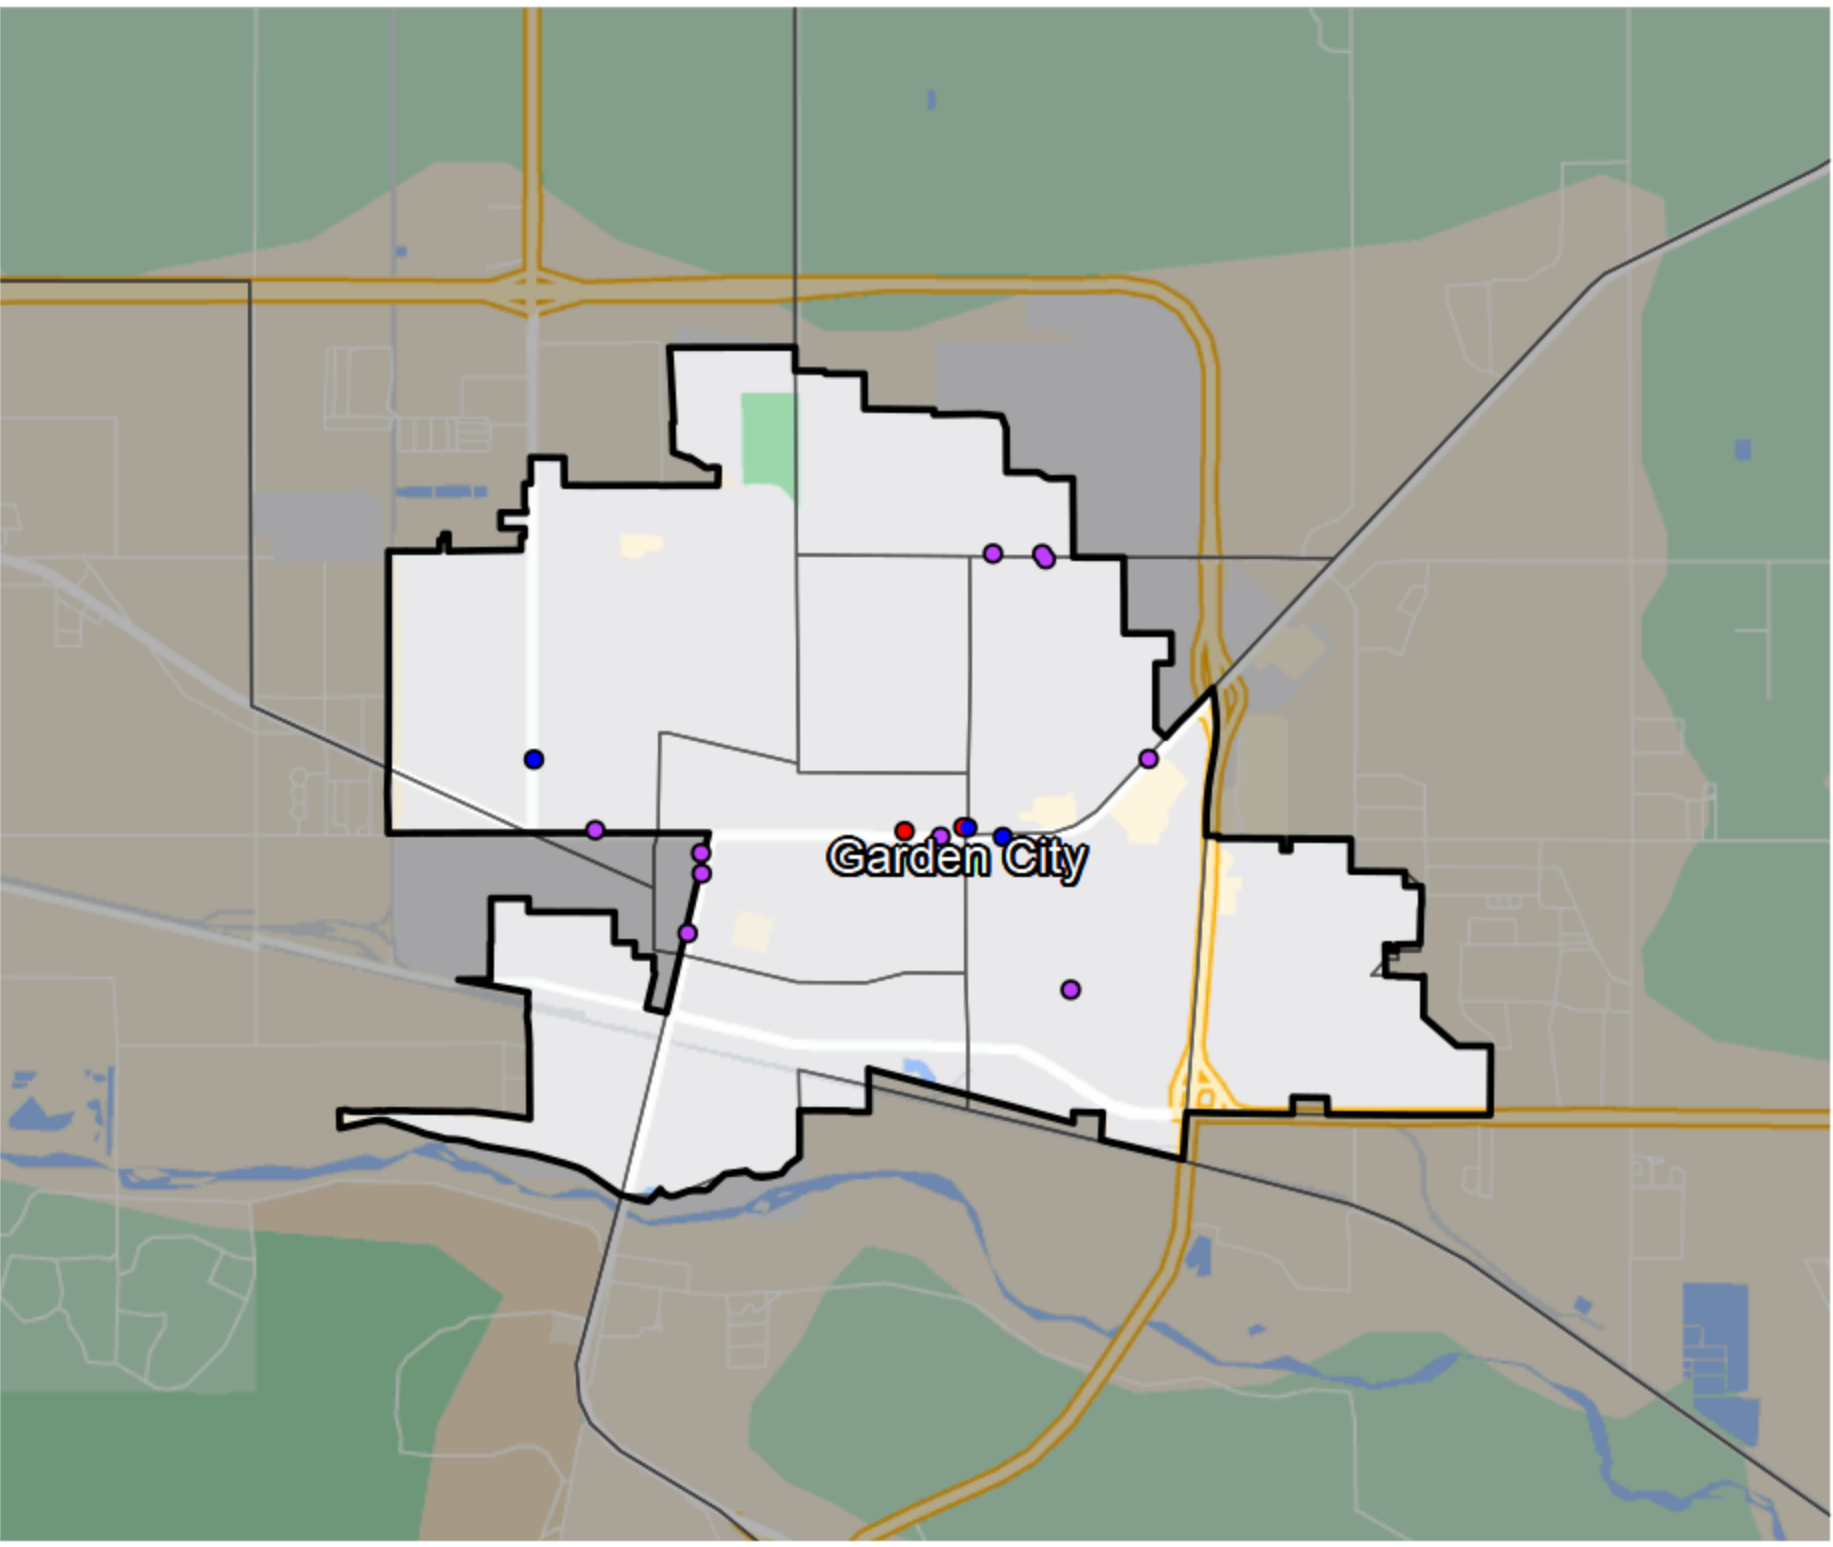

# Kansas - State House District 123

- Banking Desert**
- No Branches within 10 Miles of Population Center
- Financial Institutions**
- Bank: 9
  - Bank, Out-of-State: 2
  - Credit Union: 3
  - Credit Union, Out-of-State: 0

Sources: NCUA, FDIC, UW-Madison Population Lab, CDFI, US Census, Google Maps, CUNA