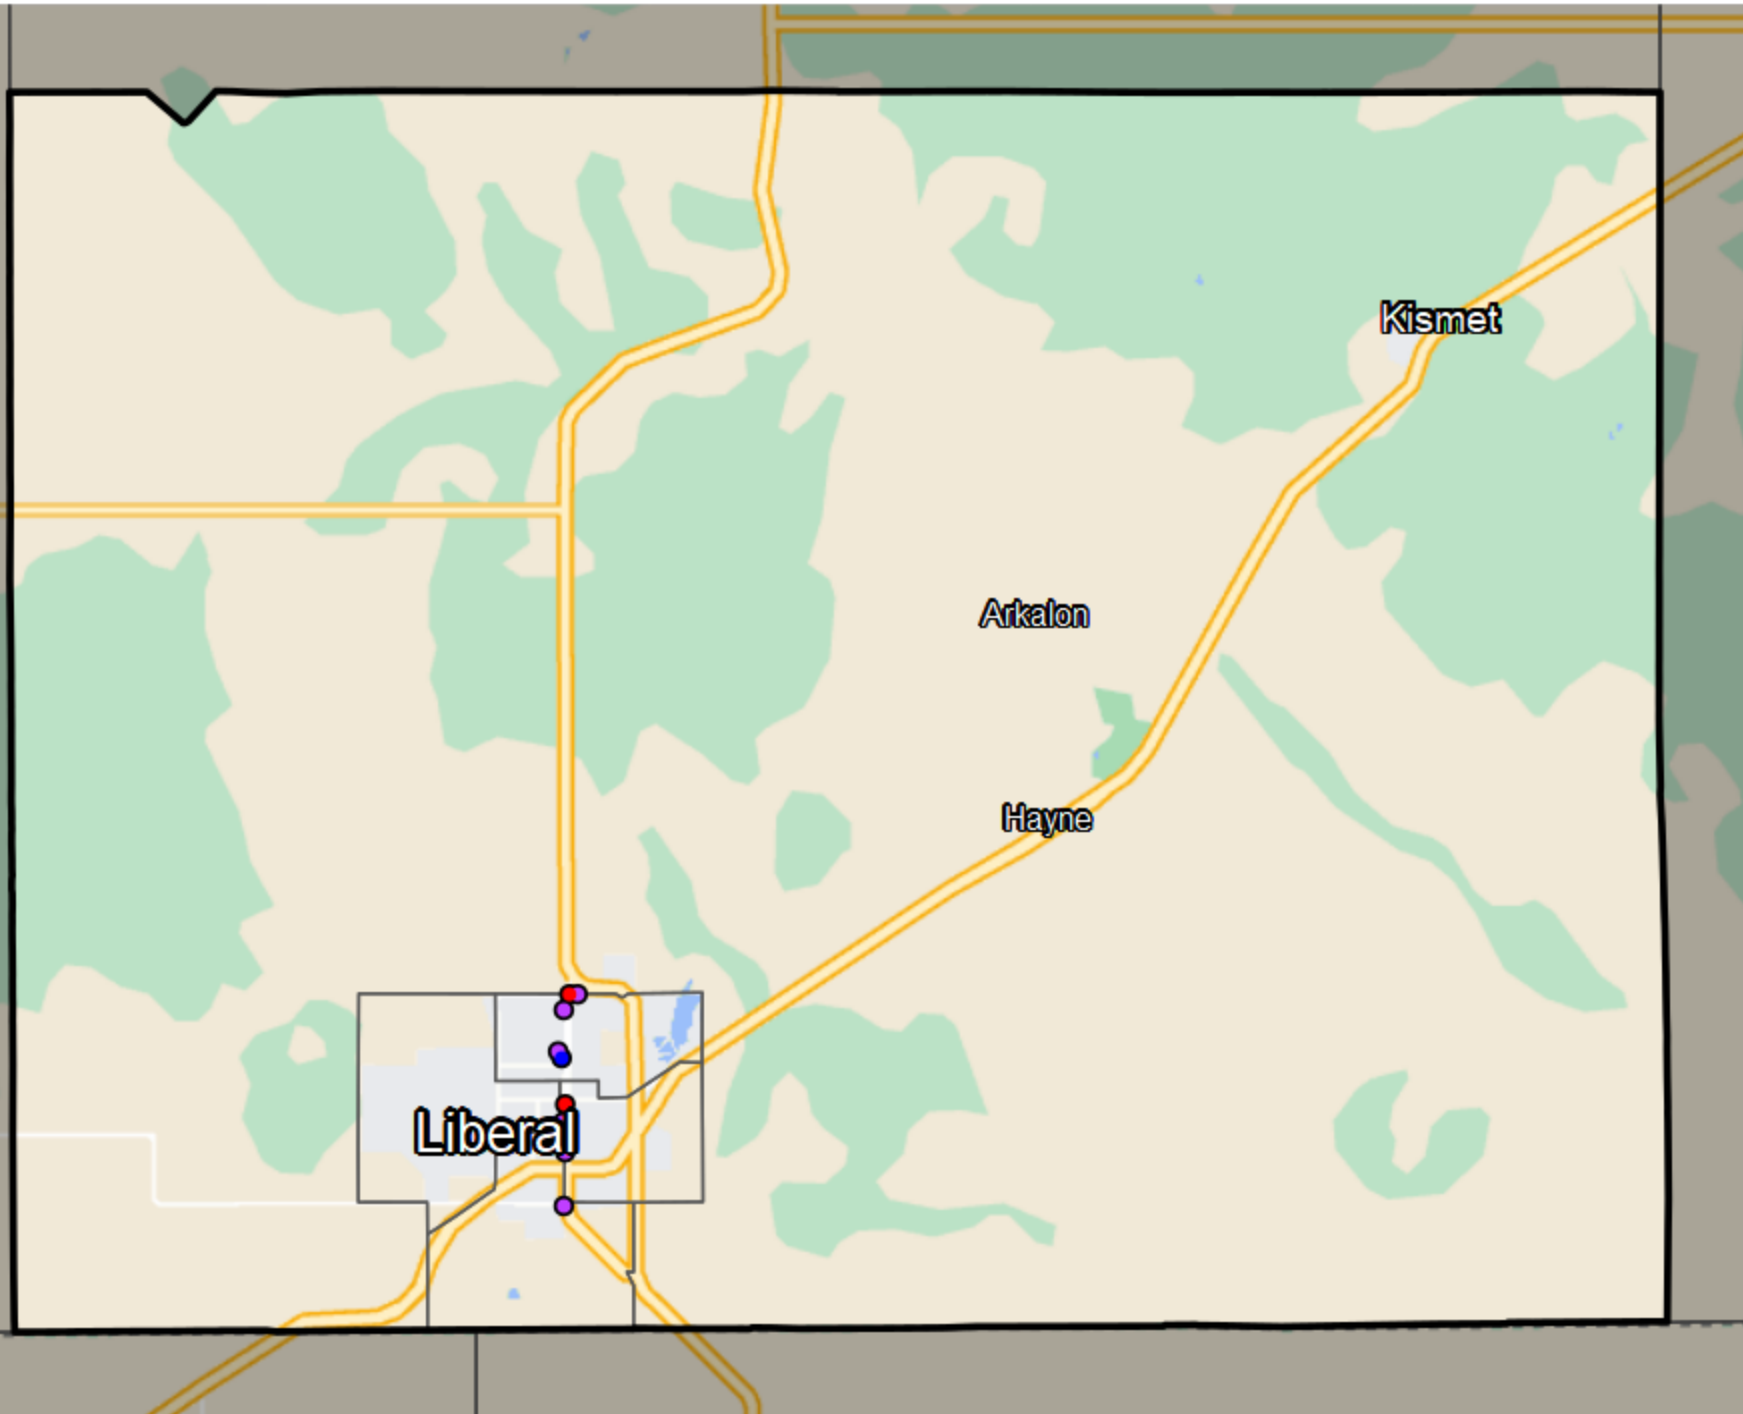

## Kansas - State House District 125

### Banking Desert

■ No Branches within 10 Miles of Population Center