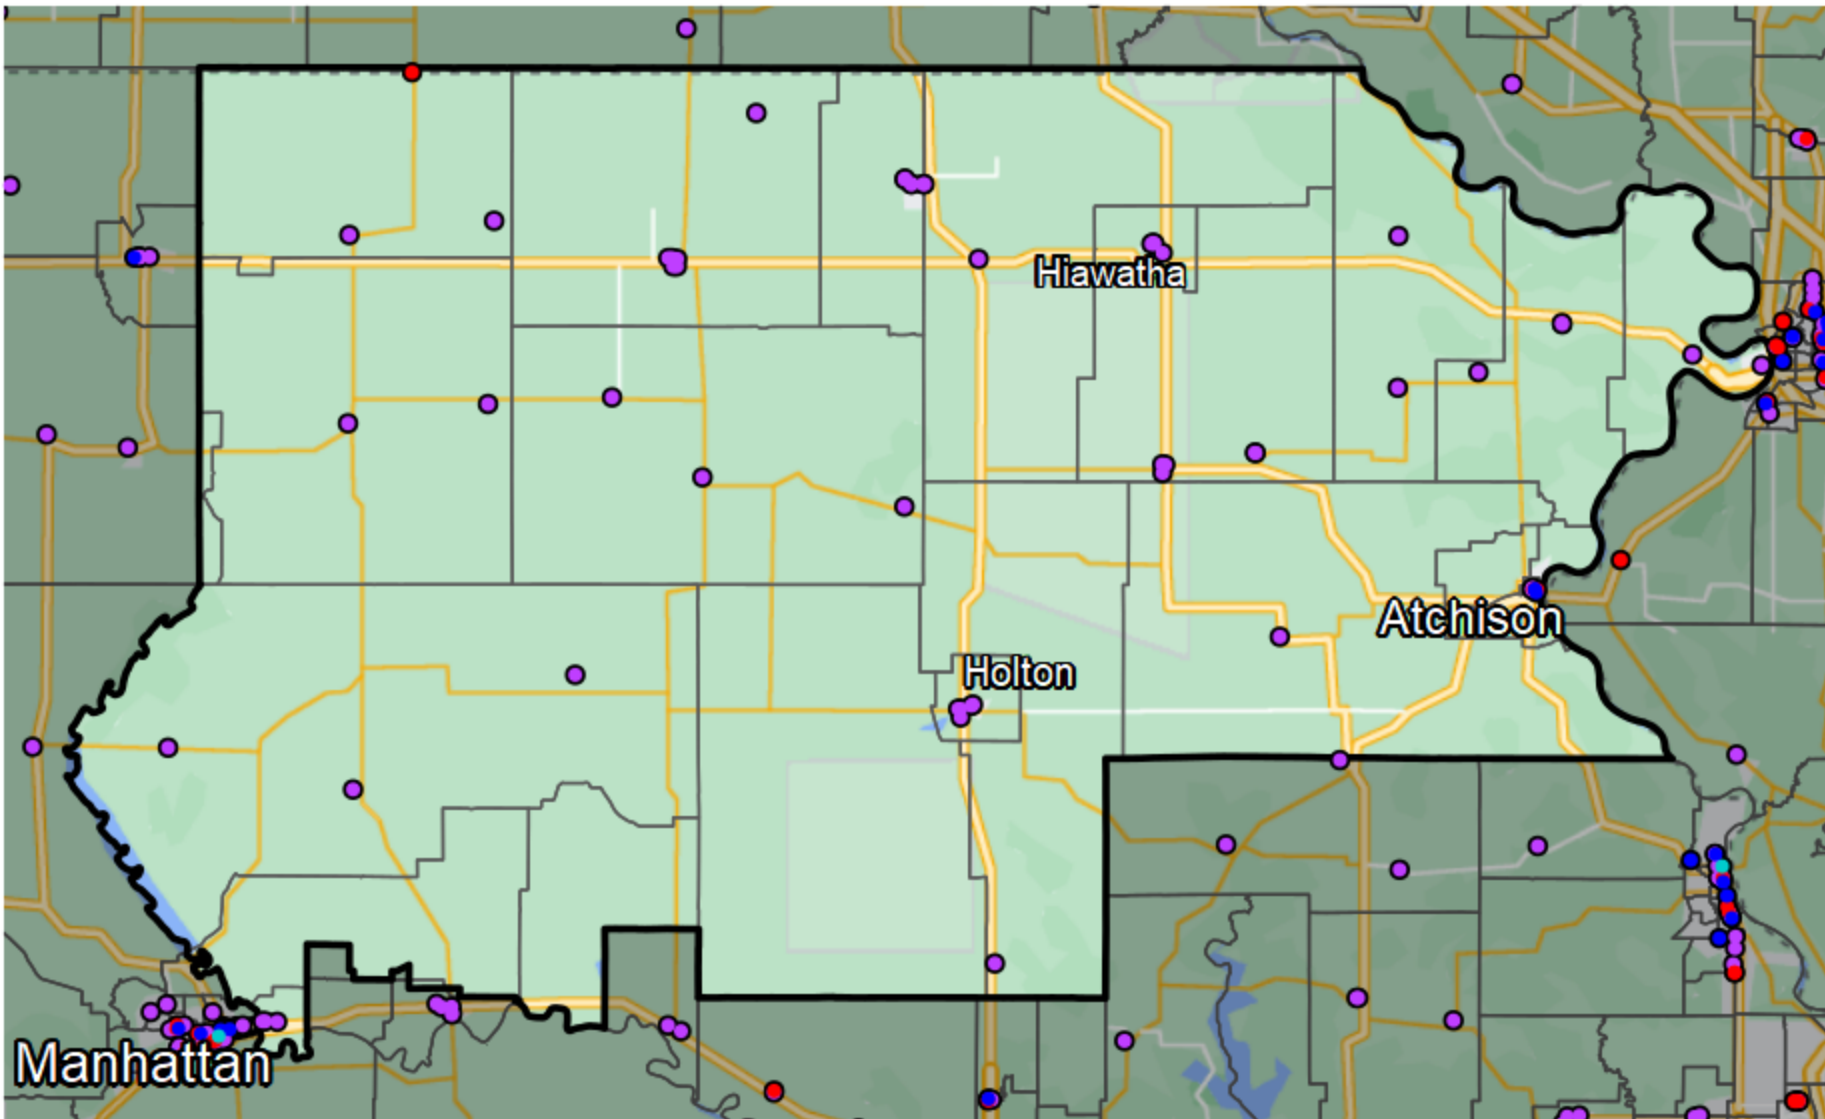

Kansas - State Senate District 1

Banking Desert
No Branches within 10 Miles of Population Center

Financial Institutions

- Bank: 57
- Bank, Out-of-State: 3
- Credit Union: 5
- Credit Union, Out-of-State: 0

Sources: NCUA, FDIC, UW-Madison Population Lab, CDFI, US Census, Google Maps, CUNA