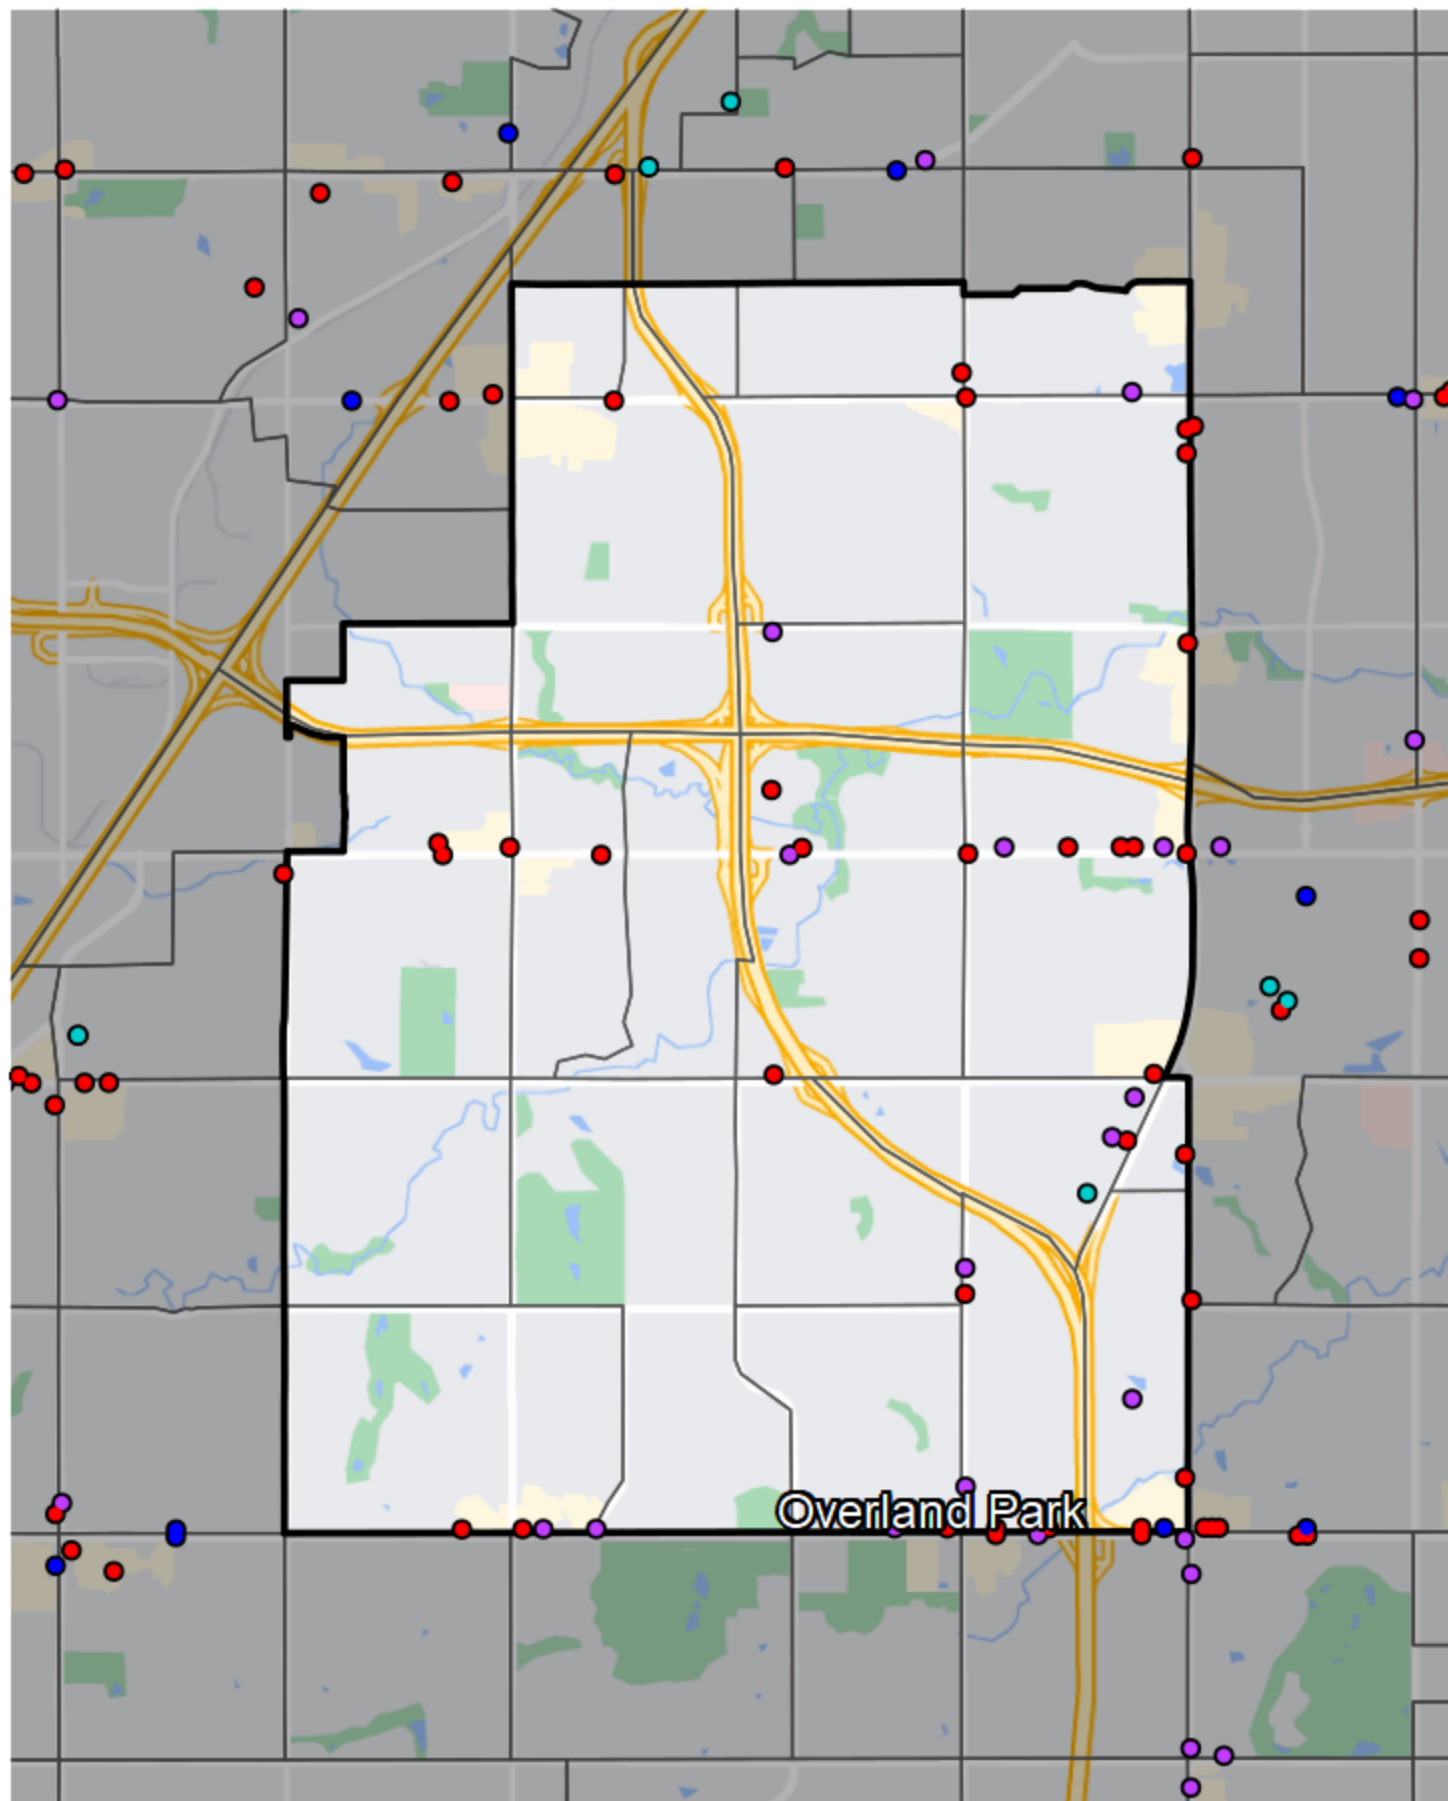

# Kansas - State Senate District 8

## Banking Desert

No Branches within 10 Miles of Population Center

## Financial Institutions

- Bank: 13
- Bank, Out-of-State: 29
- Credit Union: 1
- Credit Union, Out-of-State: 1

Overland Park