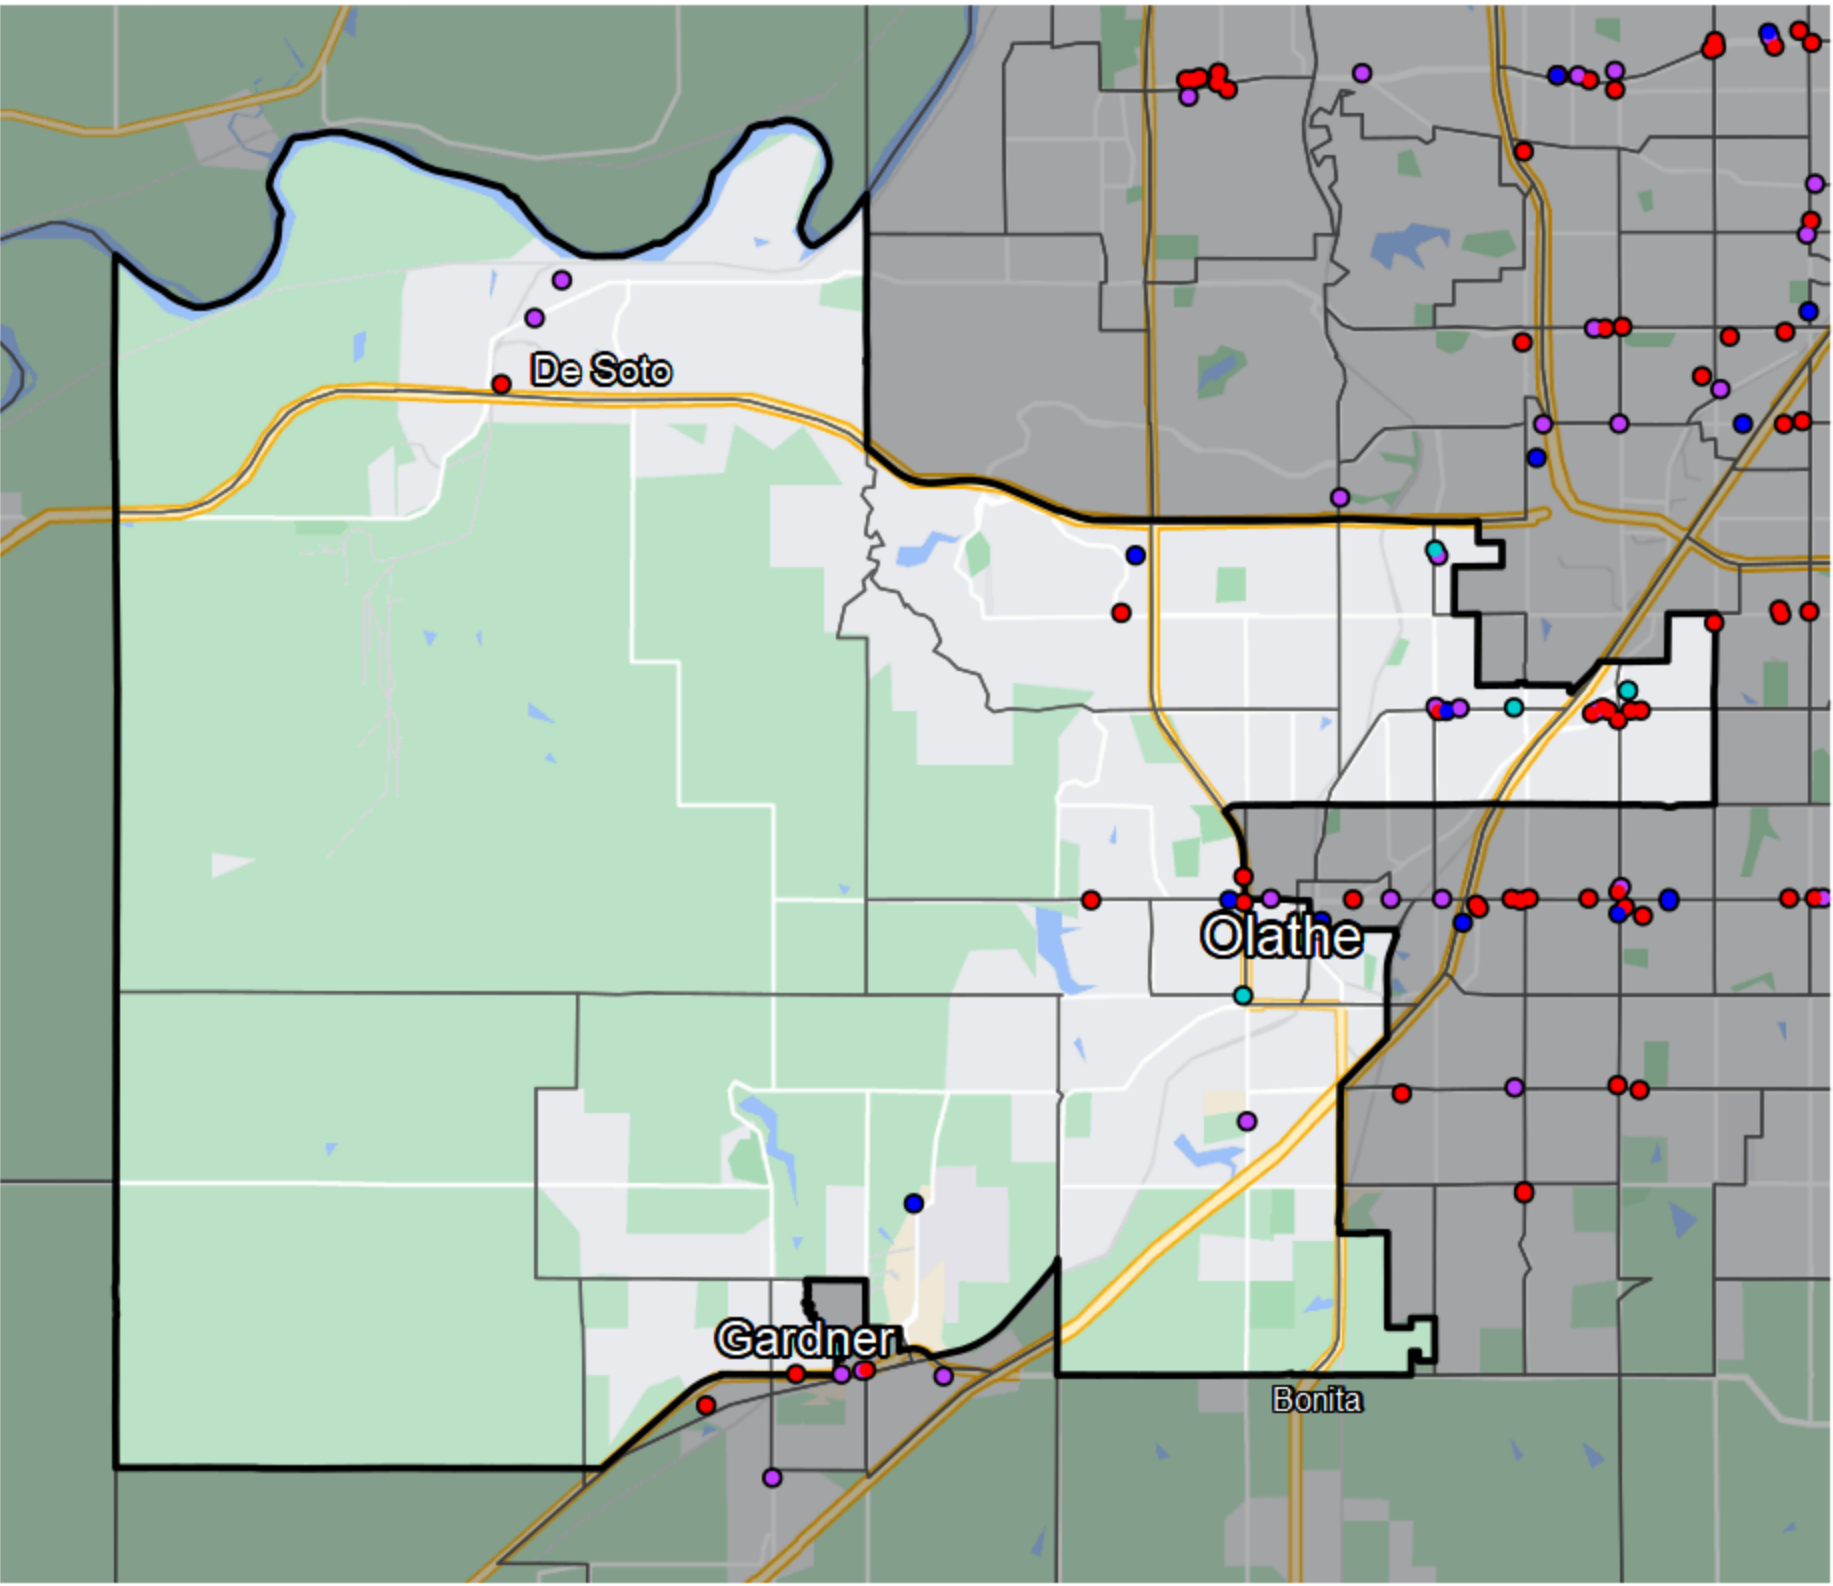

Kansas - State Senate District 9

- Banking Desert**
 - No Branches within 10 Miles of Population Center
- Financial Institutions**
 - Bank: 7
 - Bank, Out-of-State: 14
 - Credit Union: 4
 - Credit Union, Out-of-State: 5

Sources: NCUA, FDIC, UW-Madison Population Lab, CDFI, US Census, Google Maps, CUNA