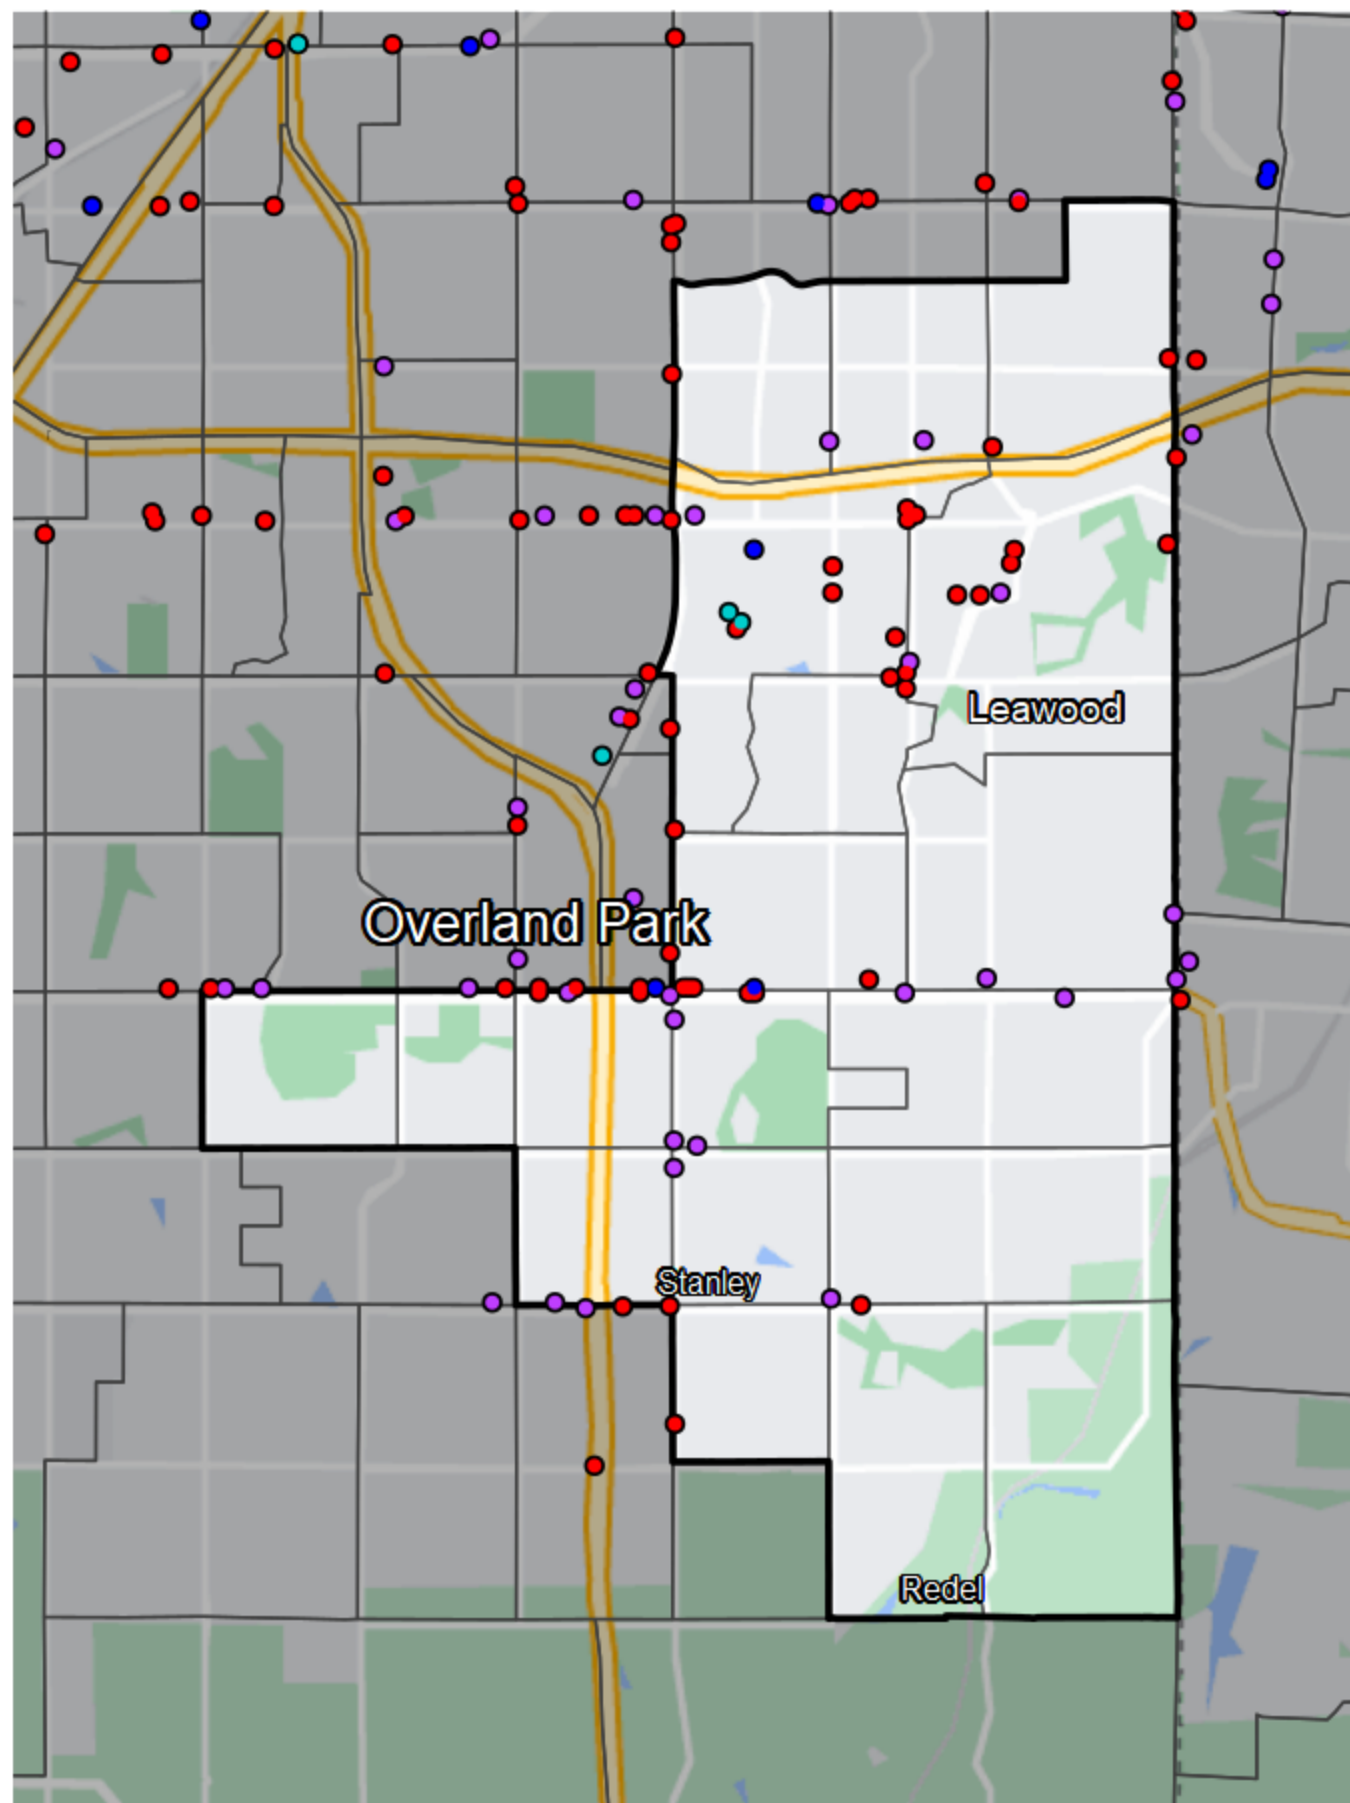

Kansas - State Senate District 11

Banking Desert

No Branches within 10 Miles of Population Center

Financial Institutions

- Bank: 17
- Bank, Out-of-State: 28
- Credit Union: 2
- Credit Union, Out-of-State: 2