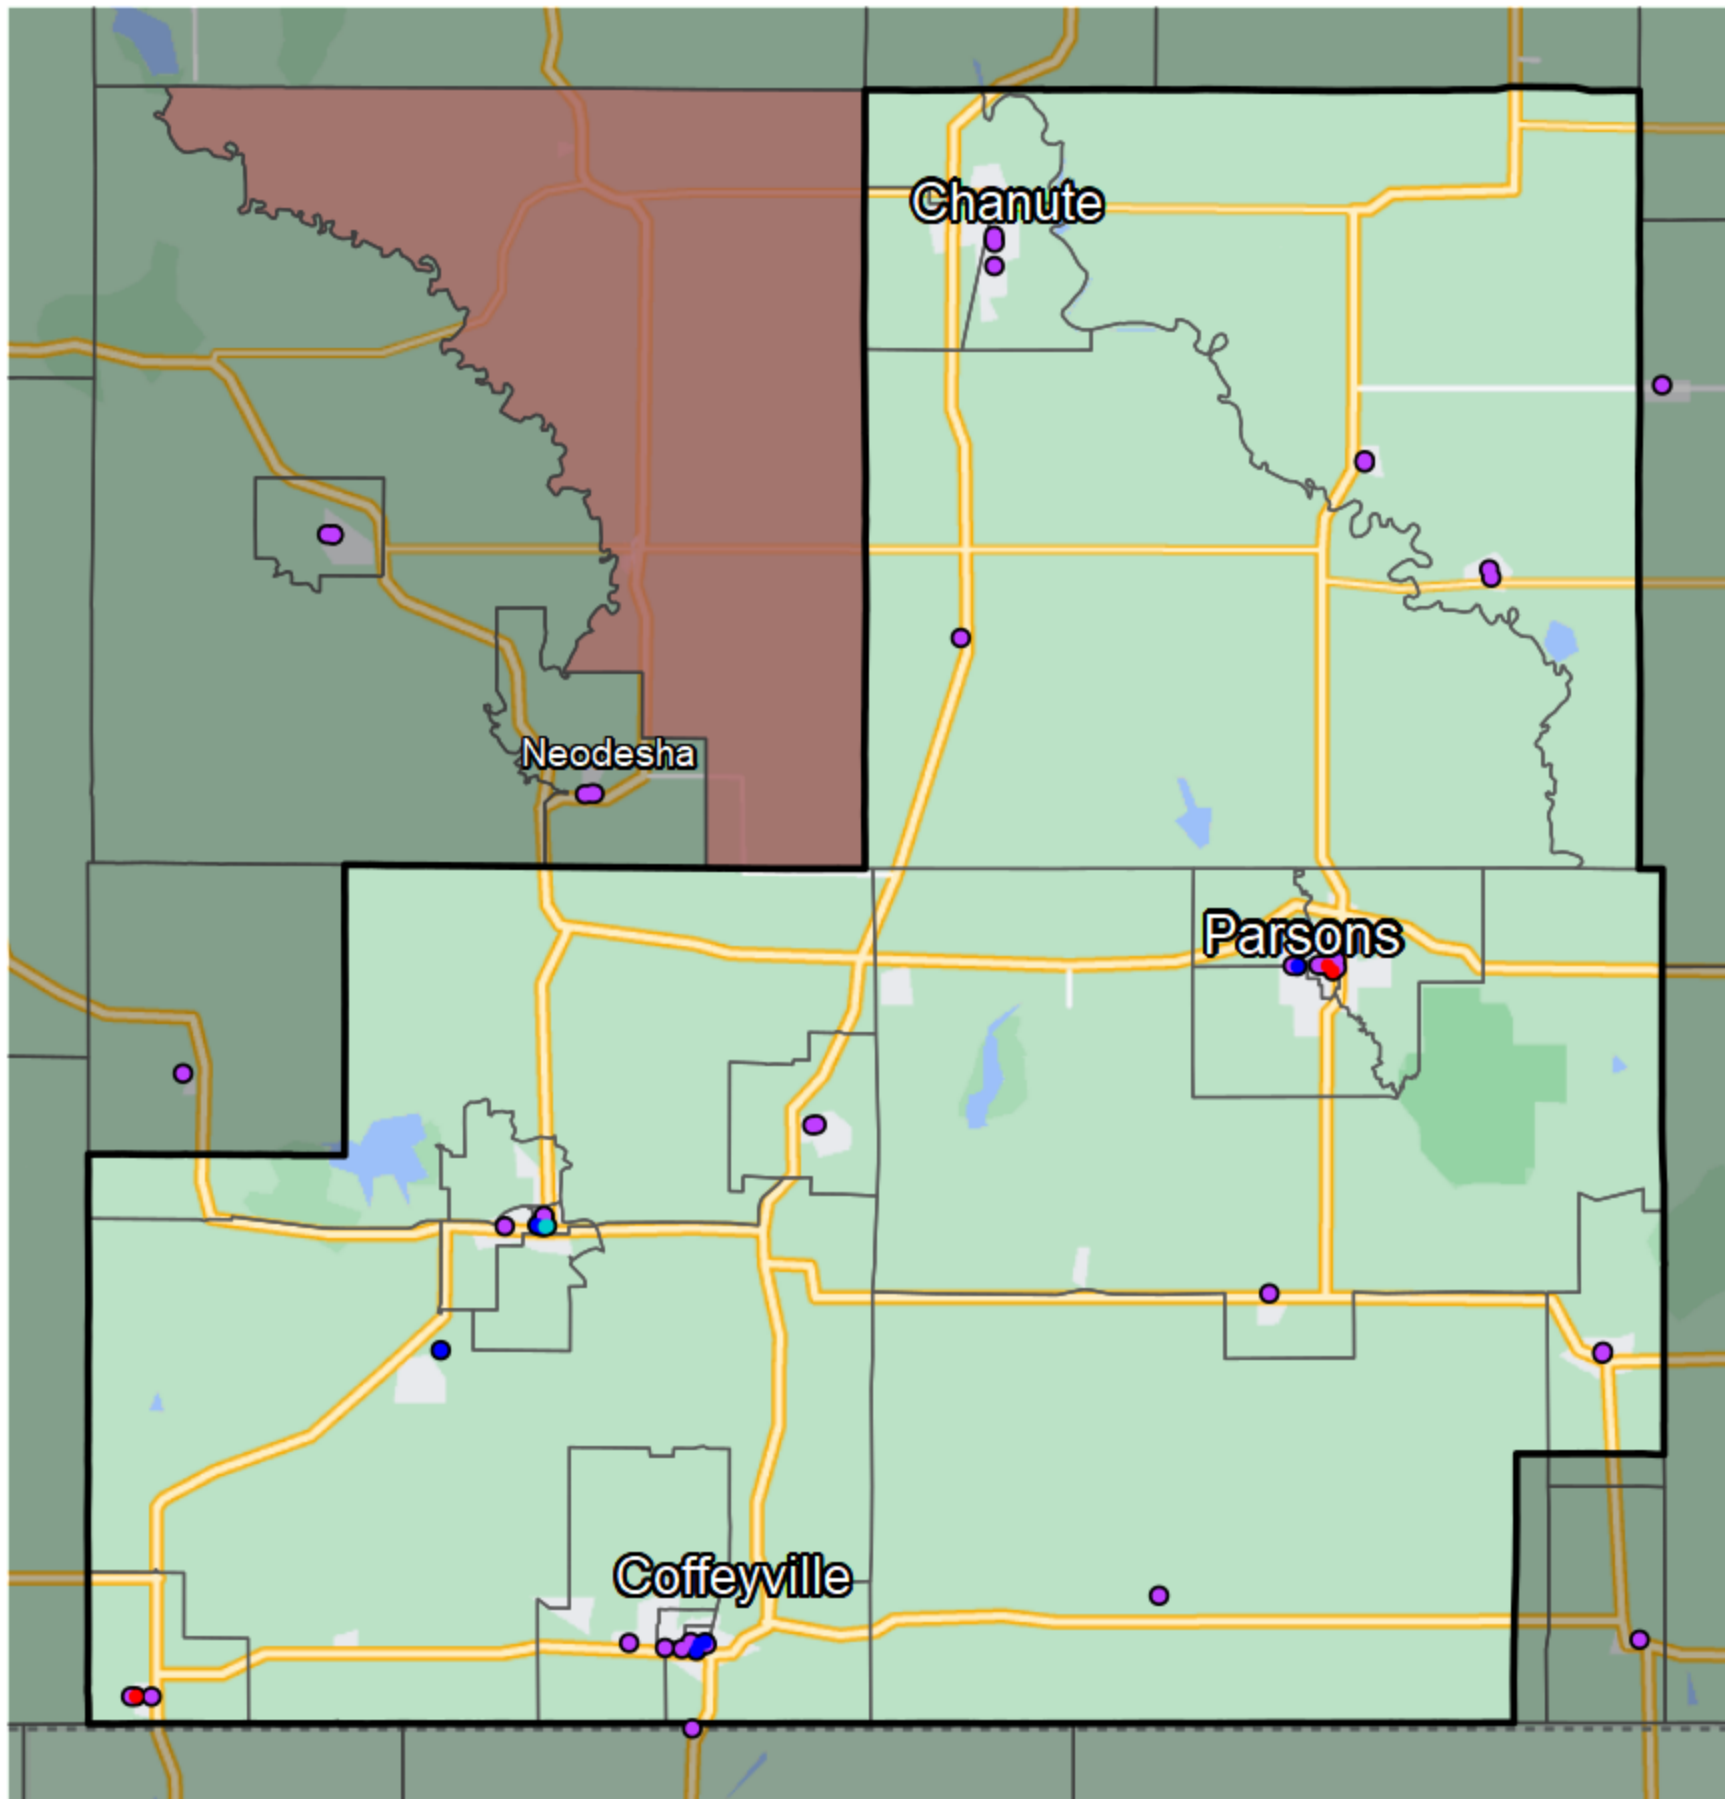

# Kansas - State Senate District 15

## Banking Desert

- No Branches within 10 Miles of Population Center