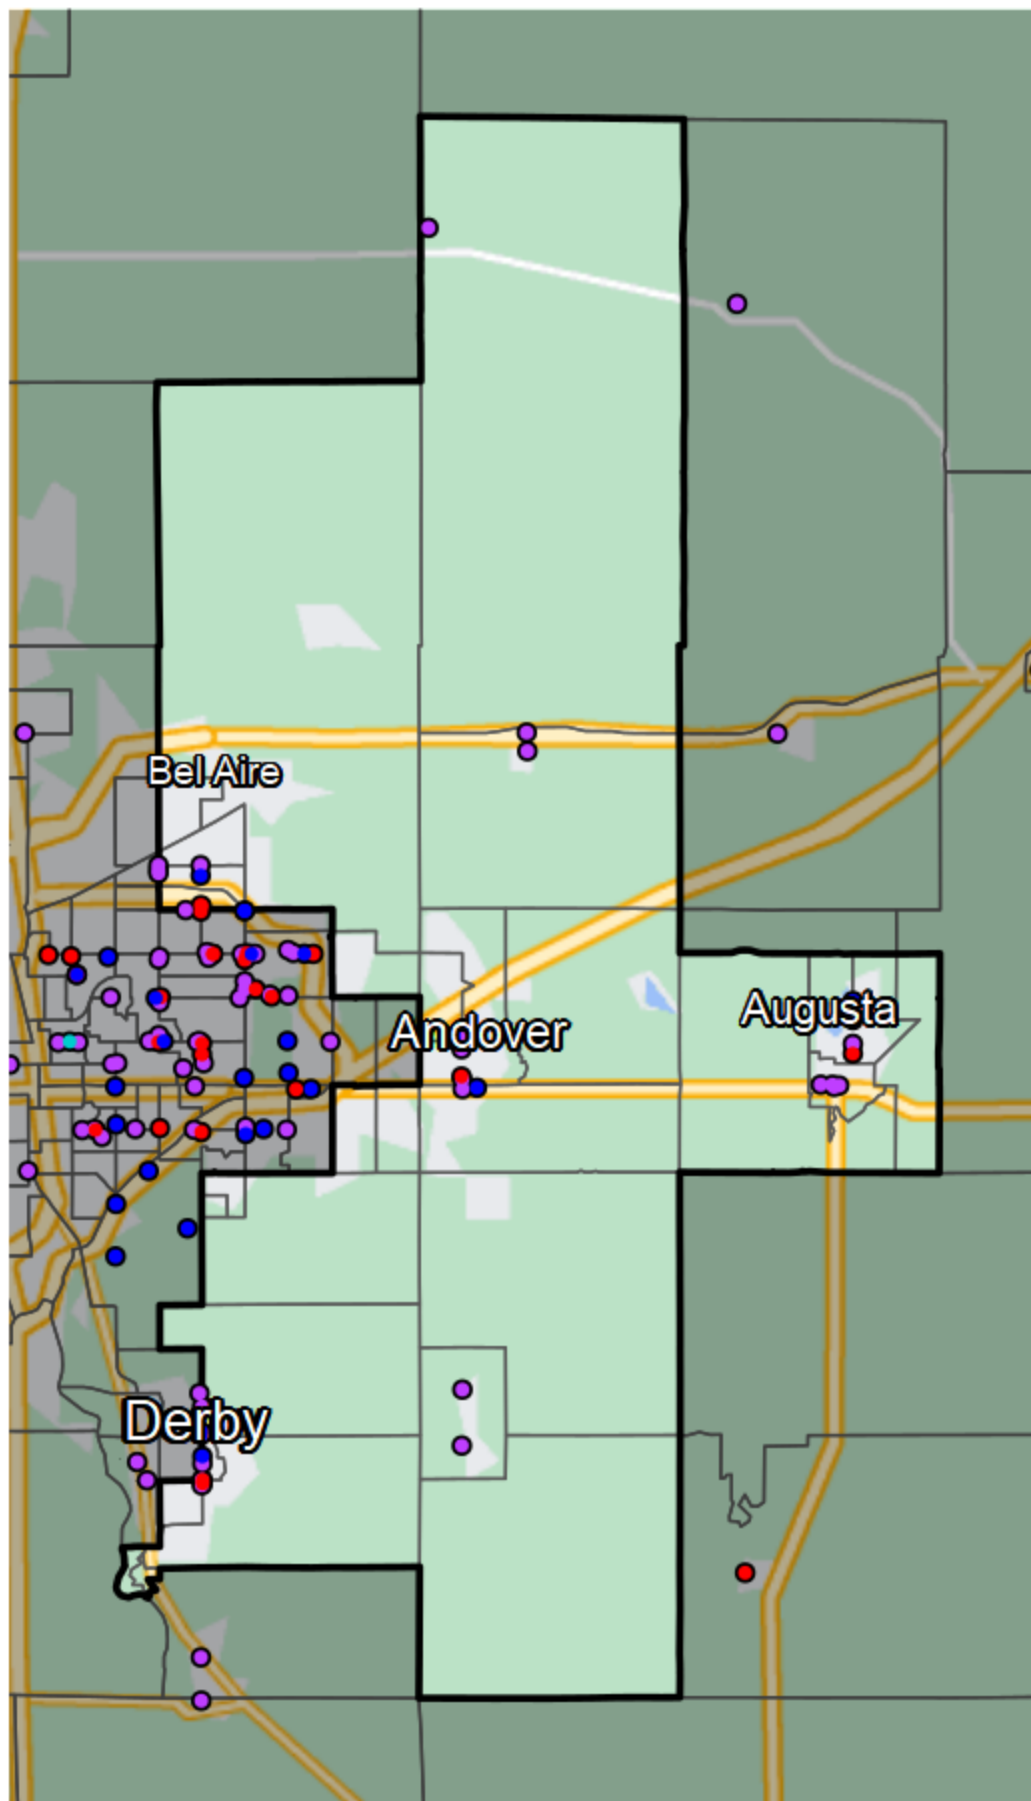

Kansas - State Senate District 16

Banking Desert

No Branches within 10 Miles of Population Center

Financial Institutions

- Bank: 21
- Bank, Out-of-State: 6
- Credit Union: 4
- Credit Union, Out-of-State: 0