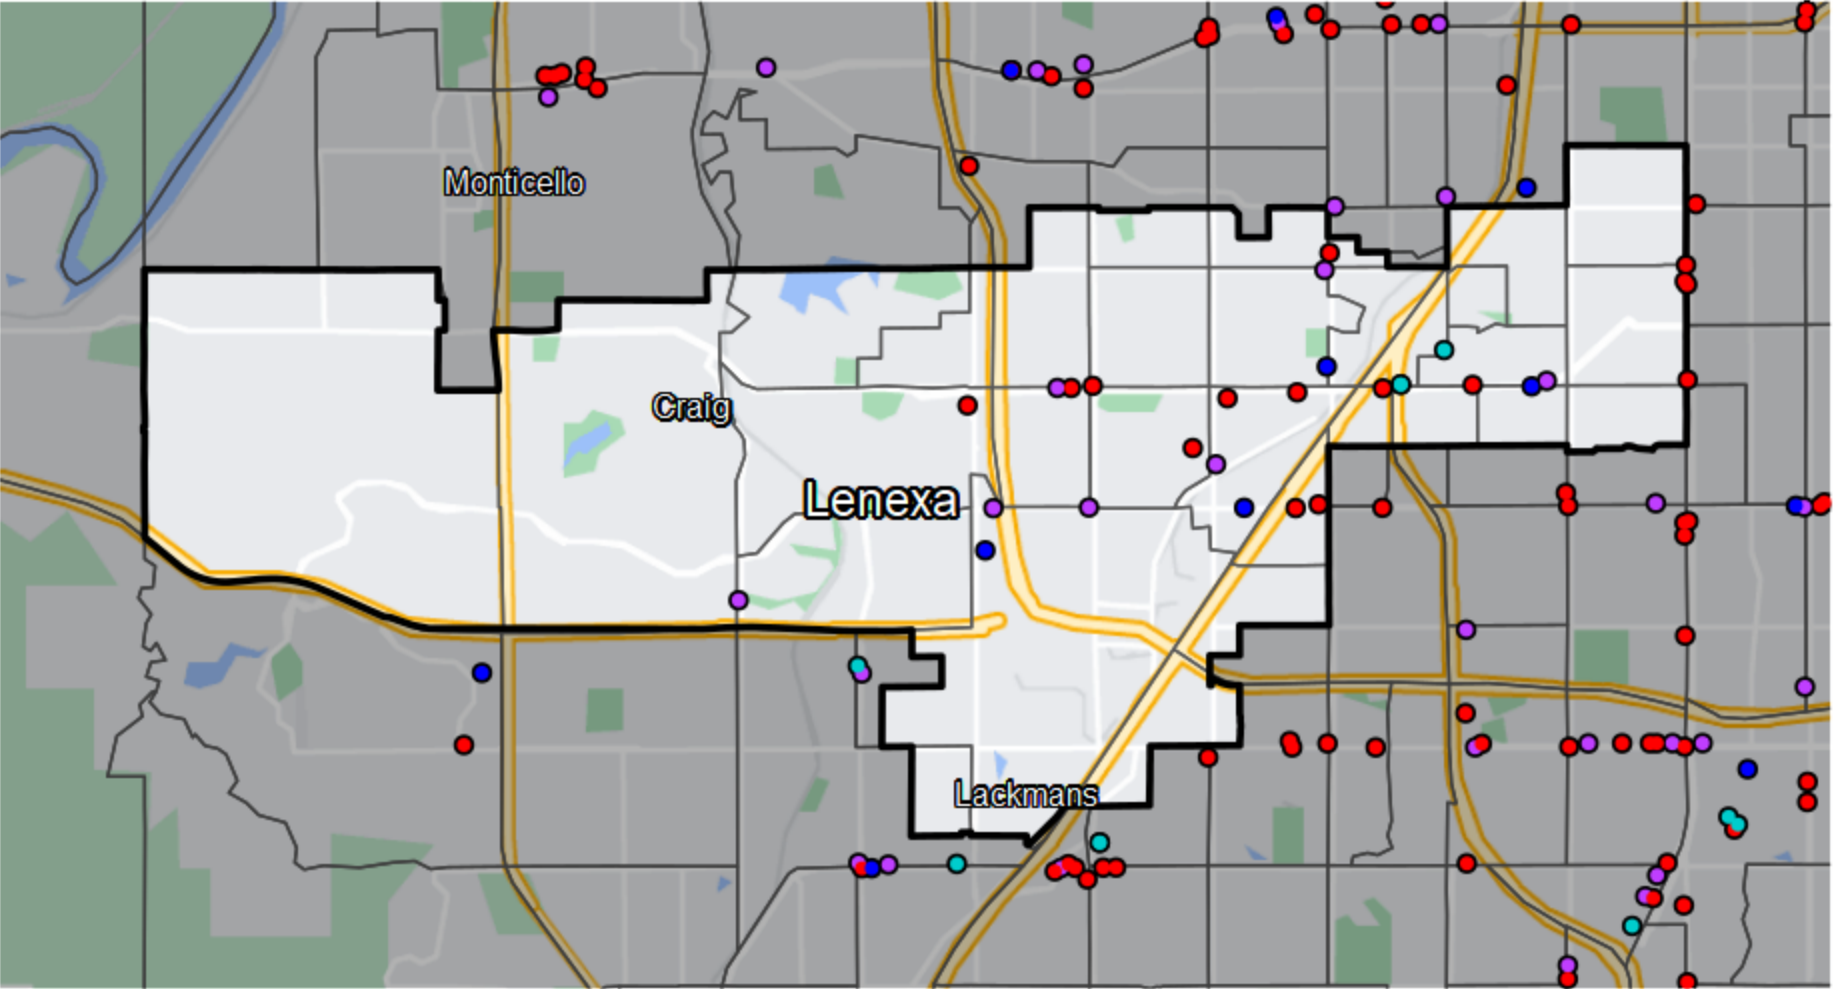

Kansas - State Senate District 21

Financial Institutions

- Bank: 7
- Bank, Out-of-State: 12
- Credit Union: 4
- Credit Union, Out-of-State: 3

Banking Desert

- No Branches within 10 Miles of Population Center

Sources: NCUA, FDIC, UW-Madison Population Lab, CDFI, US Census, Google Maps, CUNA