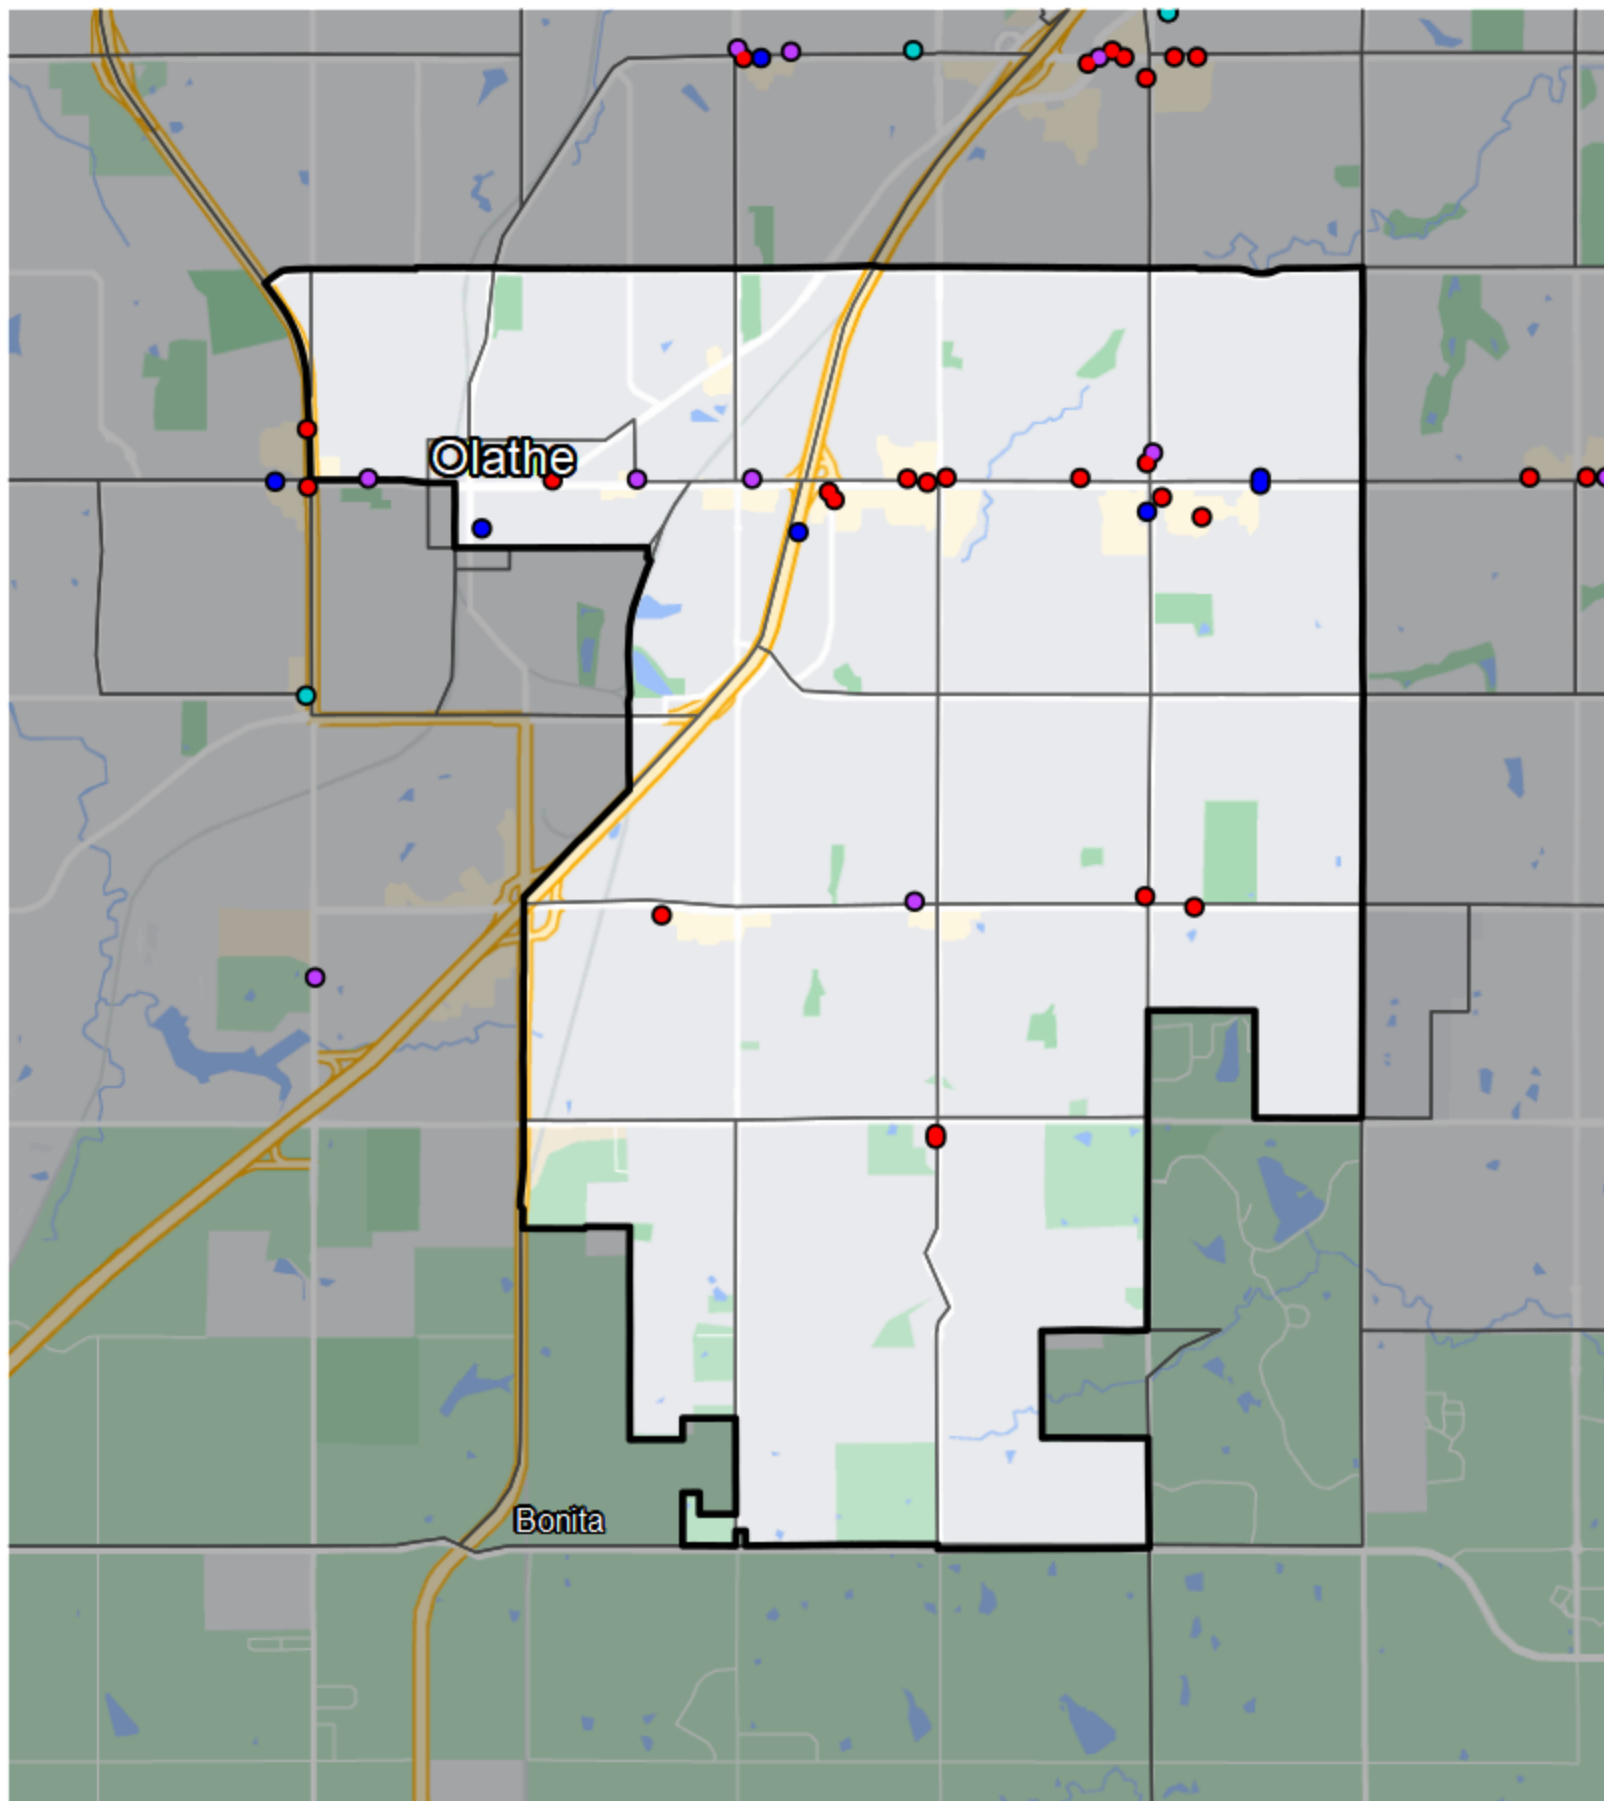

Kansas - State Senate District 23

Banking Desert

■ No Branches within 10 Miles of Population Center

Financial Institutions

- Bank: 5
- Bank, Out-of-State: 15
- Credit Union: 5
- Credit Union, Out-of-State: 0