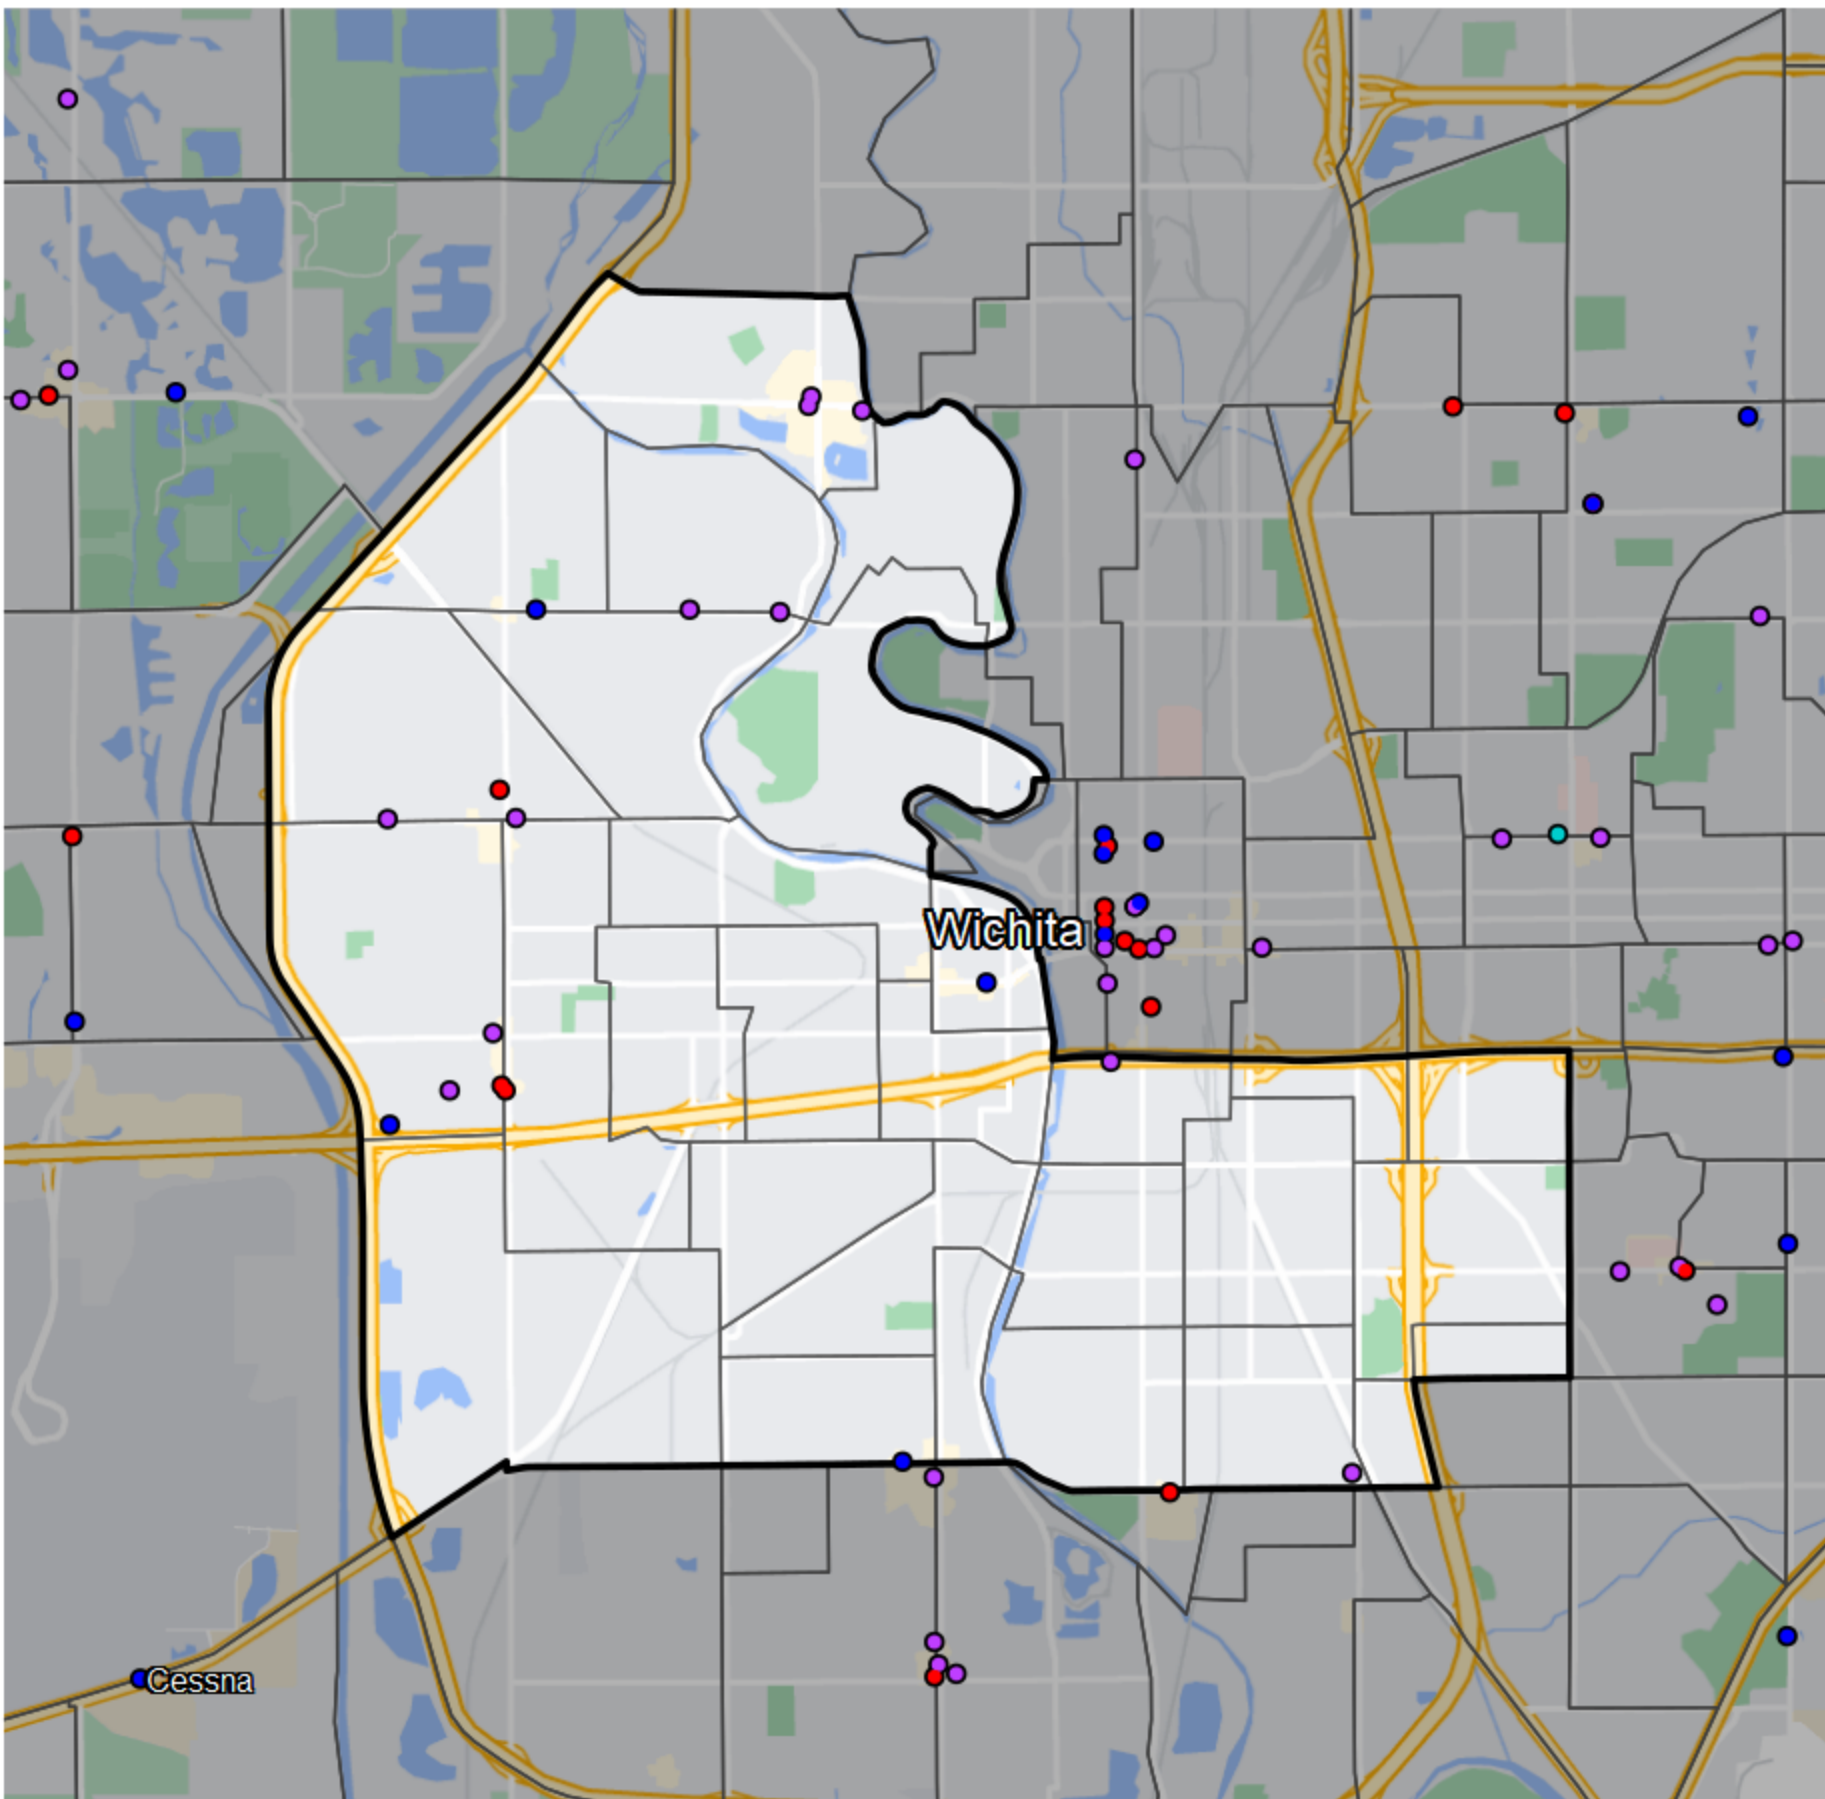

Kansas - State Senate District 25

Banking Desert

No Branches within 10 Miles of Population Center

Financial Institutions

- Bank: 11
- Bank, Out-of-State: 3
- Credit Union: 4
- Credit Union, Out-of-State: 0