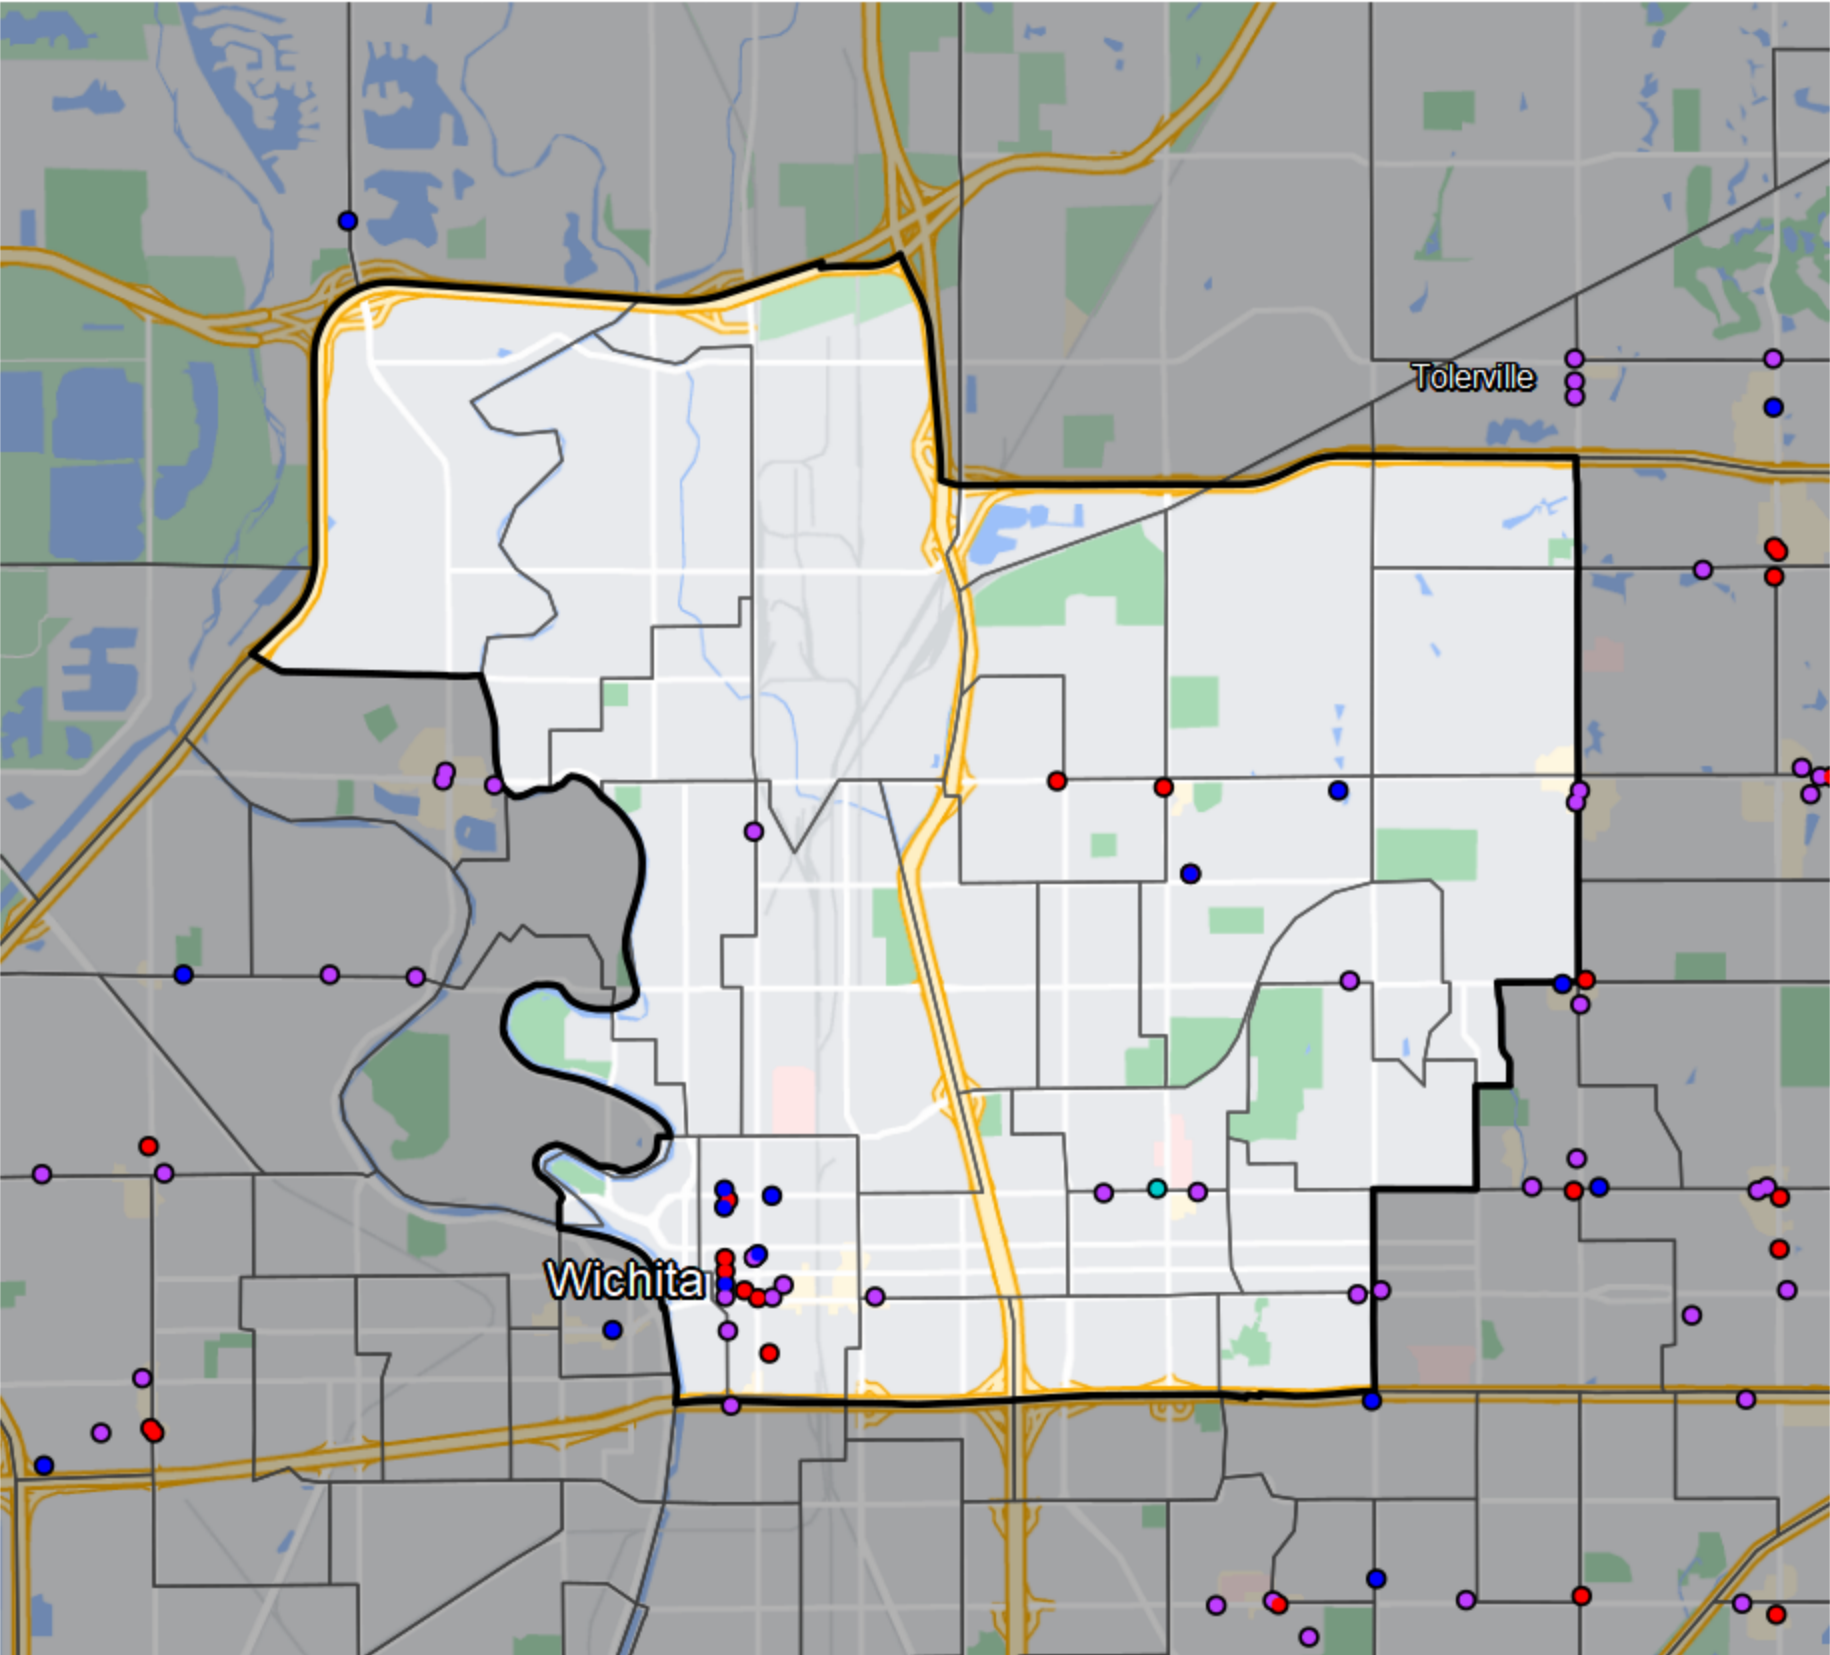

Kansas - State Senate District 29

Banking Desert
No Branches within 10 Miles of Population Center

Financial Institutions
Bank: 13
Bank, Out-of-State: 9
Credit Union: 7
Credit Union, Out-of-State: 1

Sources: NCUA, FDIC, UW-Madison Population Lab, CDFI, US Census, Google Maps, CUNA