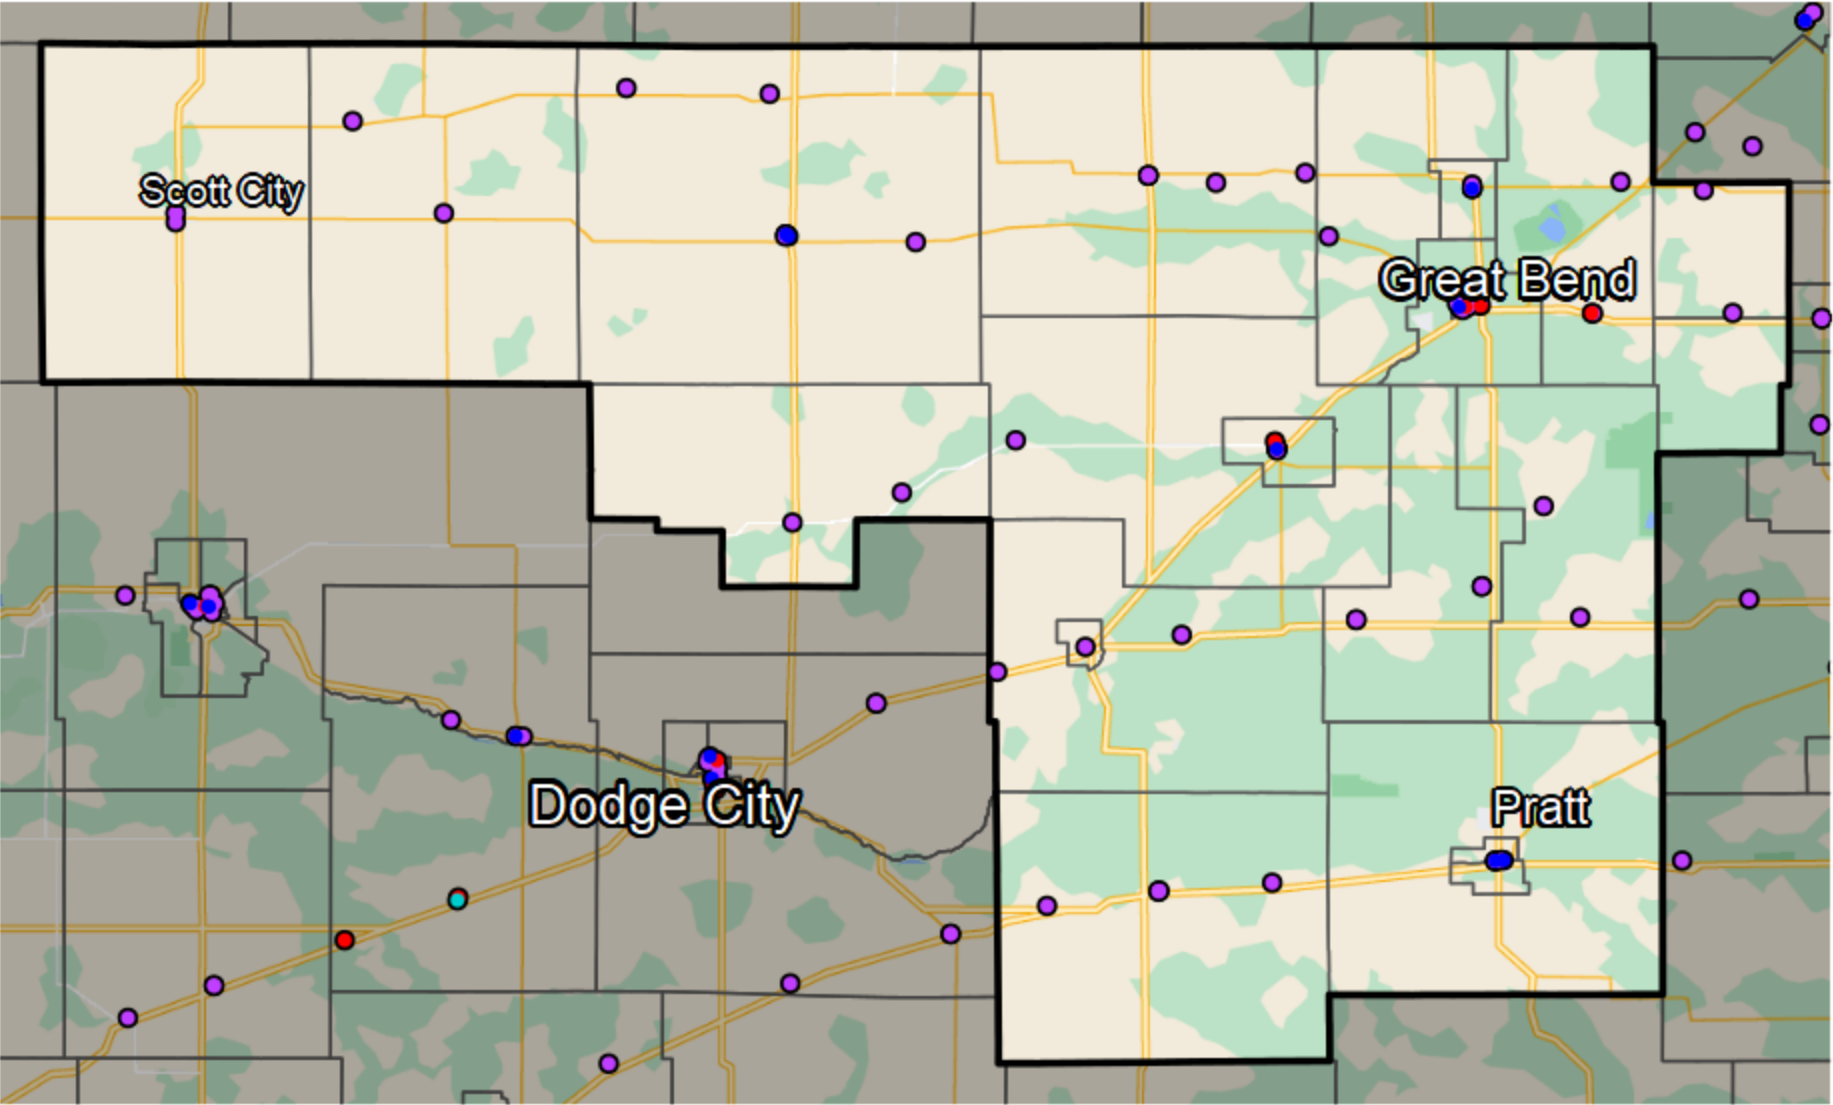

Kansas - State Senate District 33

Banking Desert
No Branches within 10 Miles of Population Center

Financial Institutions

- Bank: 58
- Bank, Out-of-State: 5
- Credit Union: 7
- Credit Union, Out-of-State: 0

Sources: NCUA, FDIC, UW-Madison Population Lab, CDFI, US Census, Google Maps, CUNA