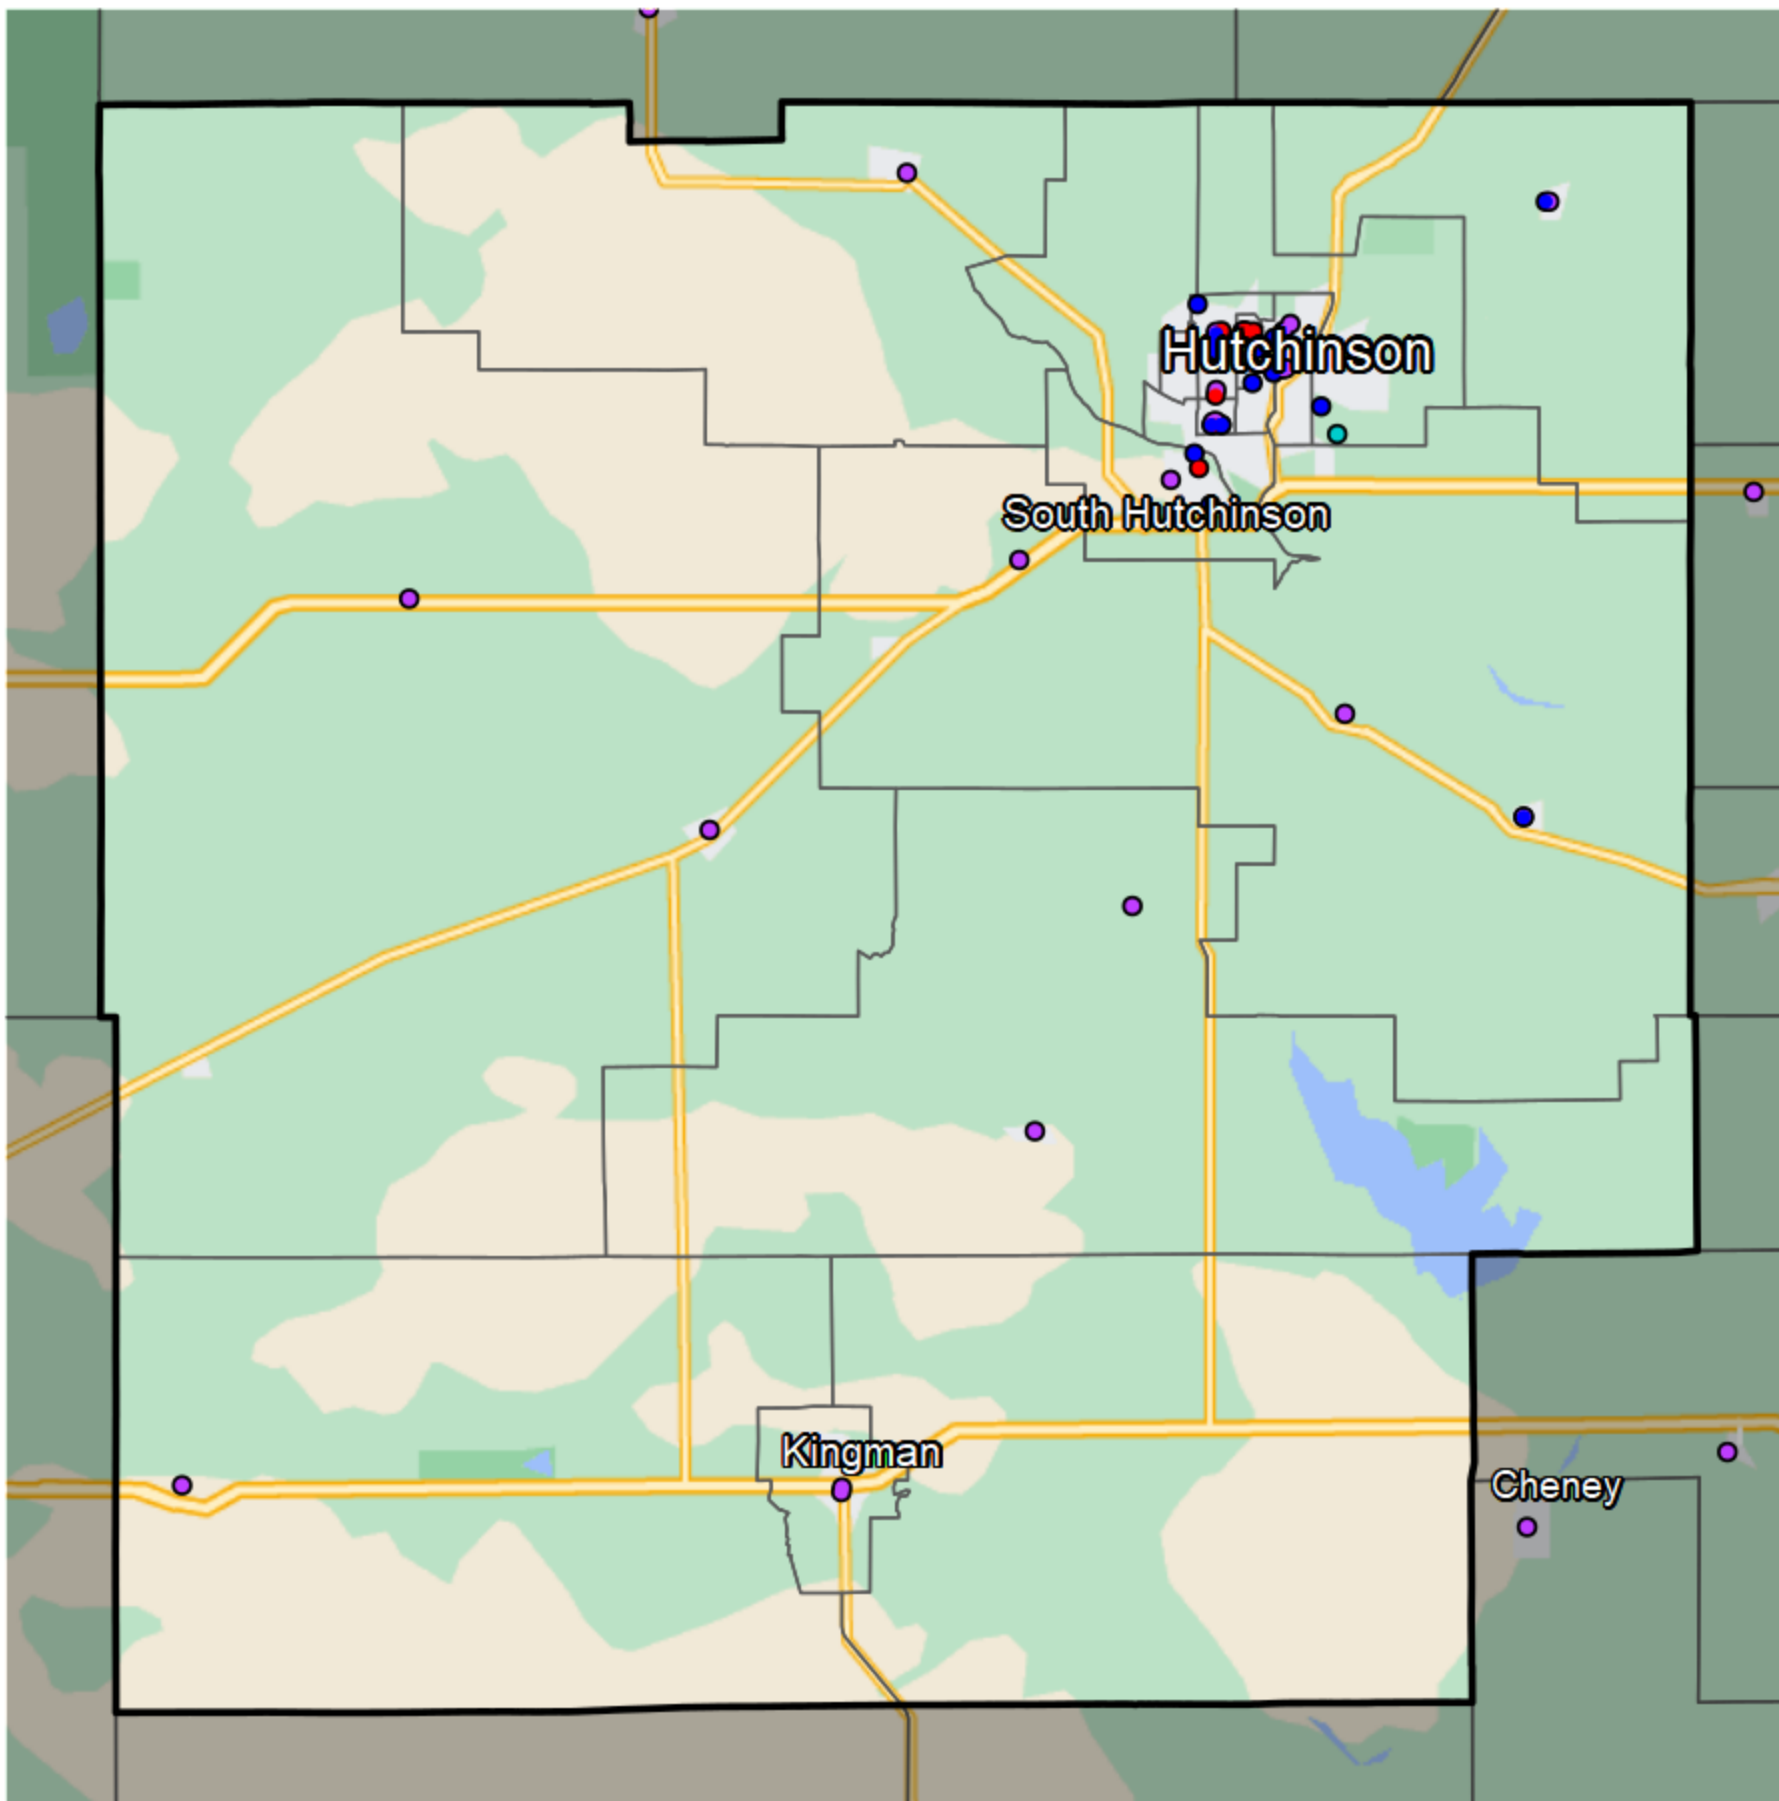

Kansas - State Senate District 34

Banking Desert

No Branches within 10 Miles of Population Center

Financial Institutions

- Bank: 22
- Bank, Out-of-State: 8
- Credit Union: 17
- Credit Union, Out-of-State: 1