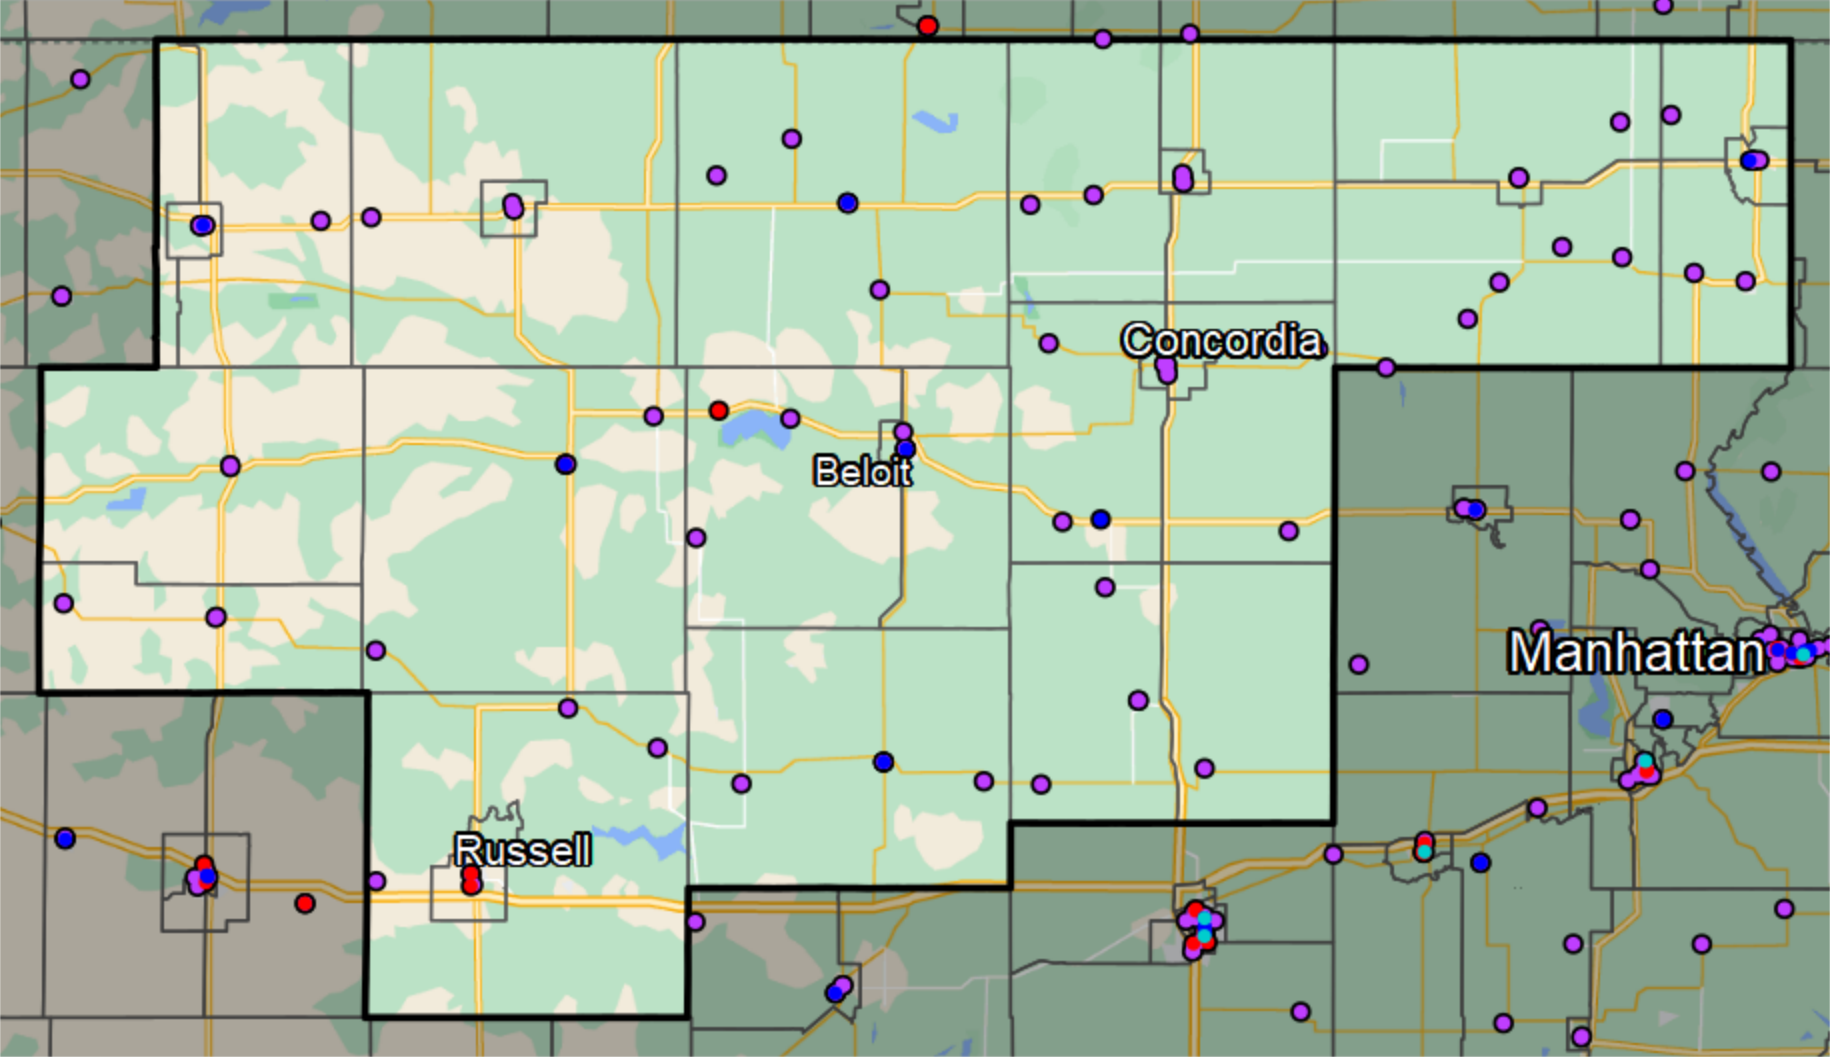

Kansas - State Senate District 36

Banking Desert
No Branches within 10 Miles of Population Center

Financial Institutions
Bank: 76
Bank, Out-of-State: 4
Credit Union: 7
Credit Union, Out-of-State: 0

Sources: NCUA, FDIC, UW-Madison Population Lab, CDFI, US Census, Google Maps, CUNA