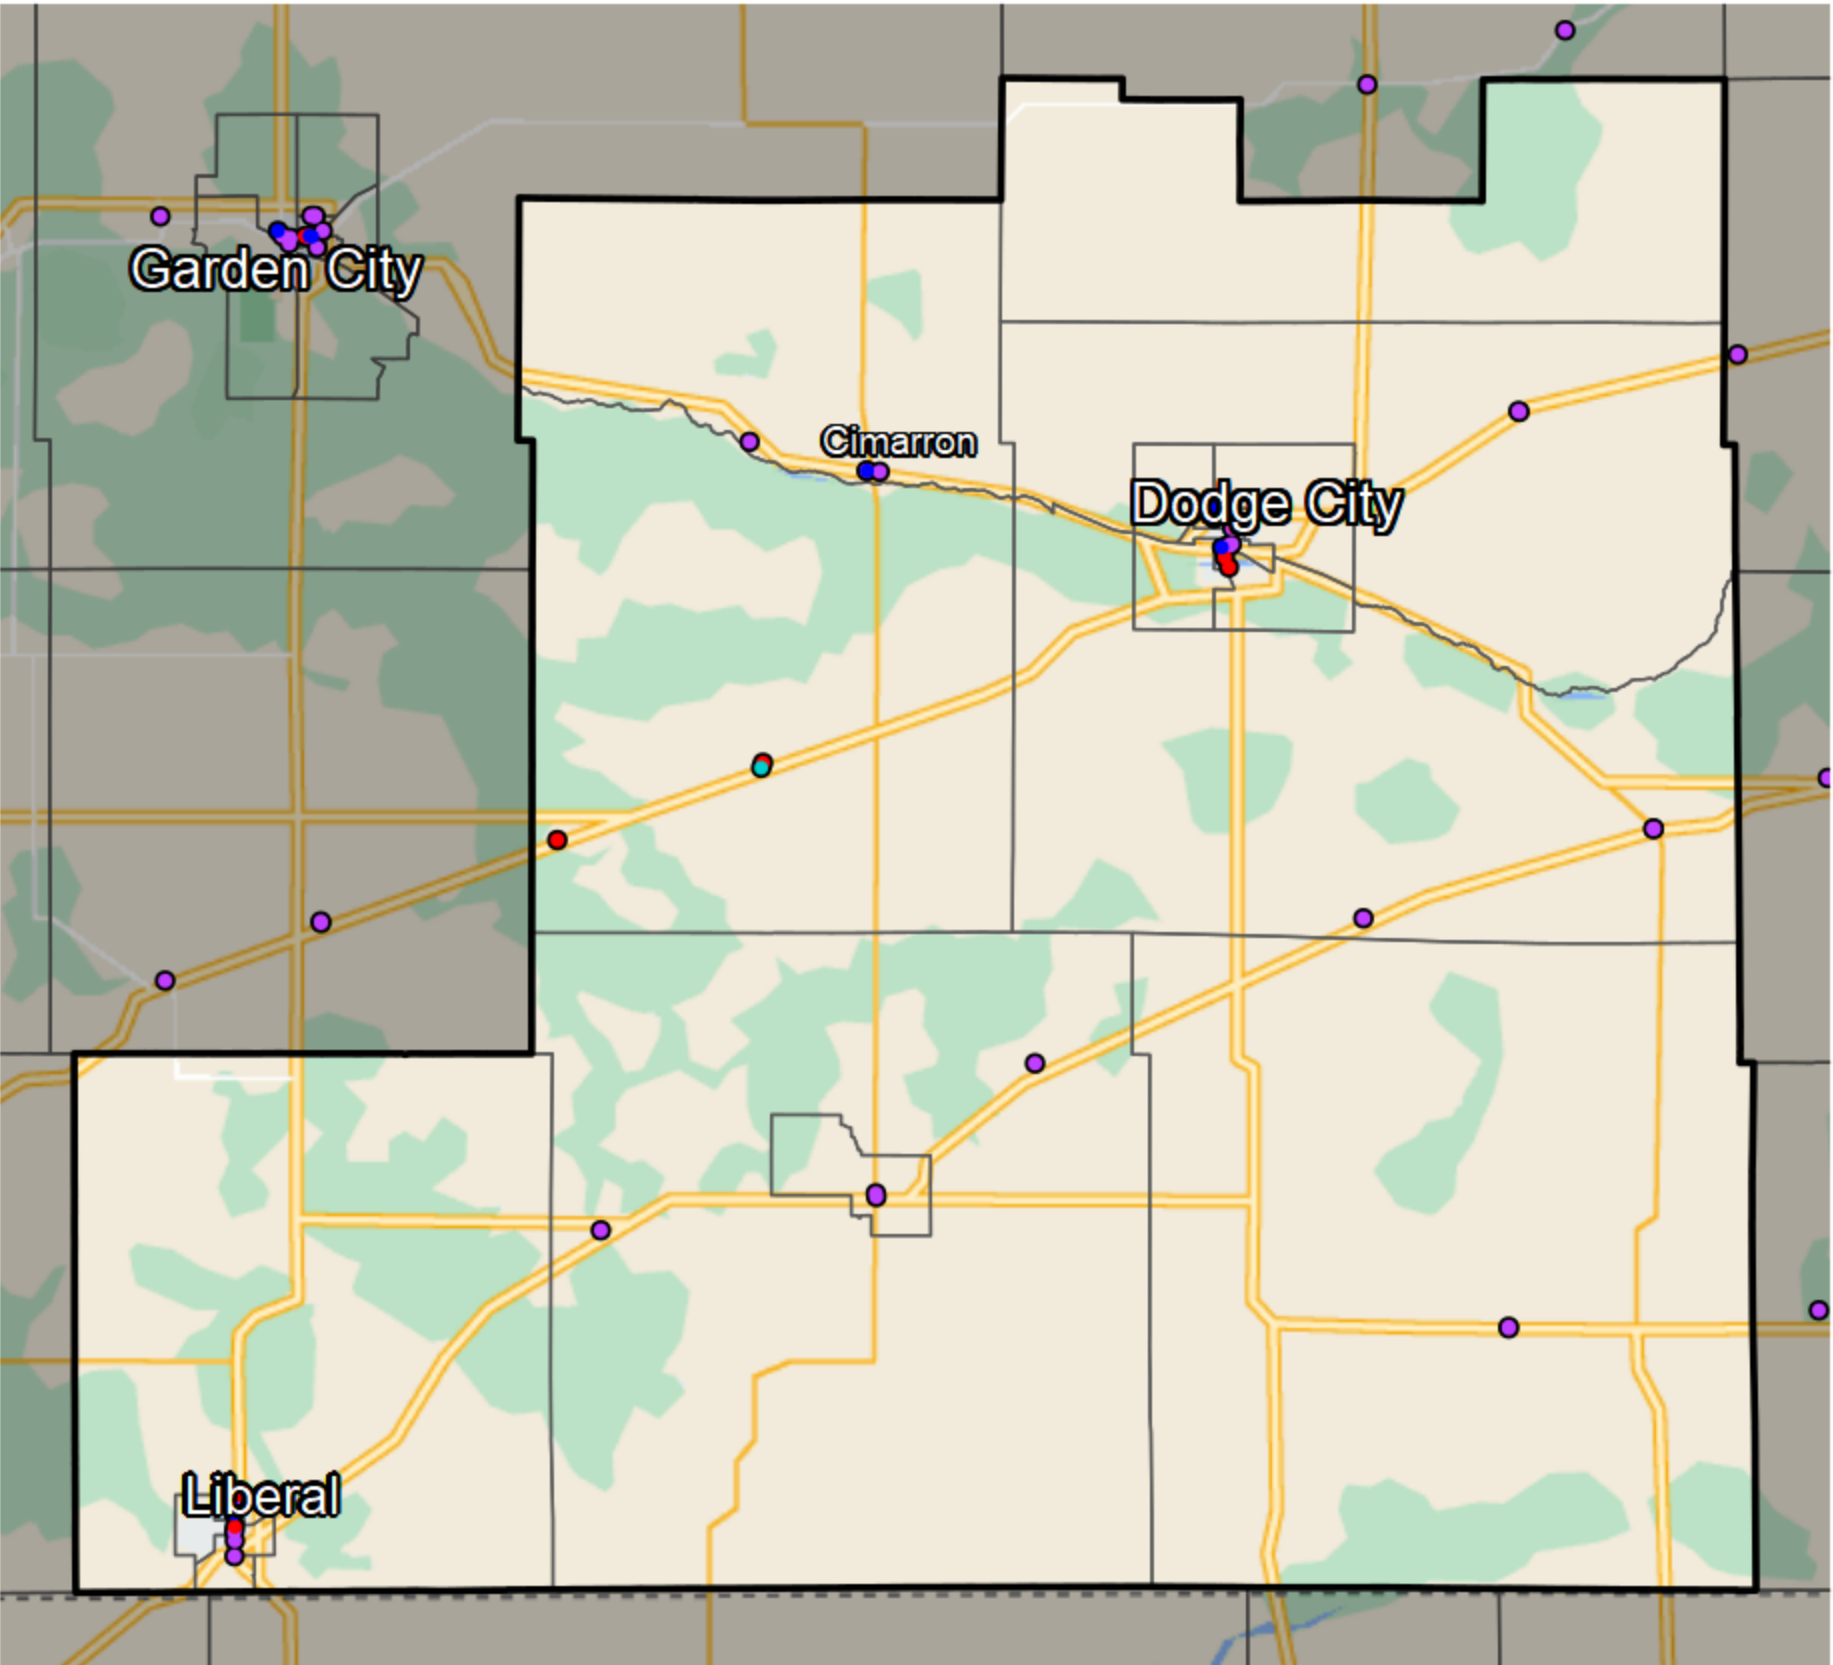

Kansas - State Senate District 38

Banking Desert
No Branches within 10 Miles of Population Center

Financial Institutions

- Bank: 27
- Bank, Out-of-State: 7
- Credit Union: 4
- Credit Union, Out-of-State: 1

Sources: NCUA, FDIC, UW-Madison Population Lab, CDFI, US Census, Google Maps, CUNA